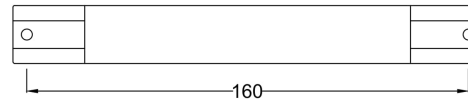

### Product Dimensions

Length (mm):	
Width (mm):	20
Height (mm):	170
Depth (mm):	30
Nett Weight (kg):	0.25

### Packaging Dimensions

Height (mm):	180
Width (mm):	30
Depth (mm):	20
Gross Weight (kg):	0.25

### Outer Box Dimensions (If Applicable)

Height (mm):	
Width (mm):	
Length (mm):	
Depth (mm):	
Gross Weight (kg):	
Barcode:	5055369099764

### Product Details

Country of Origin:	United Kingdom
Fitting Instruction:	No
CE & UKCA:	N/A
Product Material:	Brass
Heating Element Wattage:	Not Applicable
Colour/Finish:	Satin Nickel
Product Diameter:	N/A
Connection Size:	