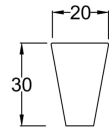

Sales Code: H933

Description: H933 Handle

Product Dimensions

Length (mm):	
Width (mm):	20
Height (mm):	170
Depth (mm):	30
Nett Weight (kg):	0.25

Packaging Dimensions

Height (mm):	180
Width (mm):	30
Depth (mm):	20
Gross Weight (kg):	0.25

Packaging Data

Box Colour:	Polybagged
Box Qty:	1
Label Size:	100 x 50
Label Colour:	White Label
Label Qty:	1

Outer Box Dimensions (If Applicable)

Height (mm):	
Width (mm):	
Length (mm):	
Depth (mm):	
Gross Weight (kg):	
Barcode:	5055369099764

Product Details

Country of Origin:	United Kingdom
Fitting Instruction:	No
CE & UKCA:	N/A
Product Material:	Brass
Heating Element Wattage:	Not Applicable
Colour/Finish:	Satin Nickel
Product Diameter:	N/A
Connection Size:	