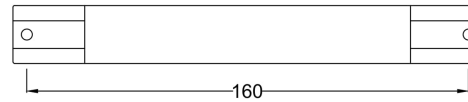

Sales Code: H933

Description: H933 Handle

Product Dimensions

Length (mm):	
Width (mm):	20
Height (mm):	170
Depth (mm):	30
Nett Weight (kg):	0.25

Packaging Dimensions

Height (mm):	180
Width (mm):	30
Depth (mm):	20
Gross Weight (kg):	0.25

Packaging Data

Box Colour:	Polybagged
Box Qty:	1
Label Size:	100 x 50
Label Colour:	White Label
Label Qty:	1

Outer Box Dimensions (If Applicable)

Height (mm):	
Width (mm):	
Length (mm):	
Depth (mm):	
Gross Weight (kg):	
Barcode:	5055369099764

Product Details

Country of Origin:	United Kingdom
Fitting Instruction:	No
CE & UKCA:	N/A
Product Material:	Brass
Heating Element Wattage:	Not Applicable
Colour/Finish:	Satin Nickel
Product Diameter:	N/A
Connection Size:	