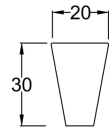

### Product Dimensions

Length (mm):	
Width (mm):	20
Height (mm):	170
Depth (mm):	30
Nett Weight (kg):	0.25

### Packaging Dimensions

Height (mm):	180
Width (mm):	30
Depth (mm):	20
Gross Weight (kg):	0.25

### Outer Box Dimensions (If Applicable)

Height (mm):	
Width (mm):	
Length (mm):	
Depth (mm):	
Gross Weight (kg):	
Barcode:	5055369099764