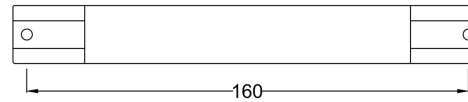

### Product Dimensions

Length (mm):	
Width (mm):	20
Height (mm):	170
Depth (mm):	30
Nett Weight (kg):	0.25

### Packaging Dimensions

Height (mm):	180
Width (mm):	30
Depth (mm):	20
Gross Weight (kg):	0.25

### Outer Box Dimensions (If Applicable)

Height (mm):	
Width (mm):	
Length (mm):	
Depth (mm):	
Gross Weight (kg):	
Barcode:	5055369099764

### Product Details

Country of Origin:	United Kingdom
Fitting Instruction:	No
CE & UKCA:	N/A
Product Material:	Brass
Heating Element Wattage:	Not Applicable
Colour/Finish:	Satin Nickel
Product Diameter:	N/A
Connection Size:	