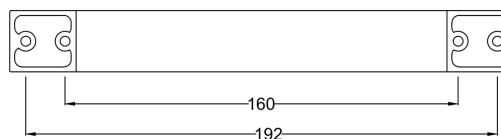

### Product Dimensions

Length (mm):	
Width (mm):	24
Height (mm):	29
Depth (mm):	29
Nett Weight (kg):	1.2

### Packaging Dimensions

Height (mm):	220
Width (mm):	50
Depth (mm):	30
Gross Weight (kg):	1.2

### Outer Box Dimensions (If Applicable)

Height (mm):	
Width (mm):	
Length (mm):	
Depth (mm):	
Gross Weight (kg):	
Barcode:	5055369099771

### Product Details

Country of Origin:	United Kingdom
Fitting Instruction:	No
CE & UKCA:	N/A
Product Material:	Brass
Heating Element Wattage:	Not Applicable
Colour/Finish:	Chrome
Product Diameter:	N/A
Connection Size:	160/192 Centres