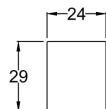

### Product Dimensions

Length (mm):	
Width (mm):	24
Height (mm):	29
Depth (mm):	29
Nett Weight (kg):	1.2

### Packaging Dimensions

Height (mm):	220
Width (mm):	50
Depth (mm):	30
Gross Weight (kg):	1.2

### Outer Box Dimensions (If Applicable)

Height (mm):	
Width (mm):	
Length (mm):	
Depth (mm):	
Gross Weight (kg):	
Barcode:	5055369099771

### Product Details

Country of Origin:	United Kingdom
Fitting Instruction:	No
CE & UKCA:	N/A
Product Material:	Brass
Heating Element Wattage:	Not Applicable
Colour/Finish:	Chrome
Product Diameter:	N/A
Connection Size:	160/192 Centres