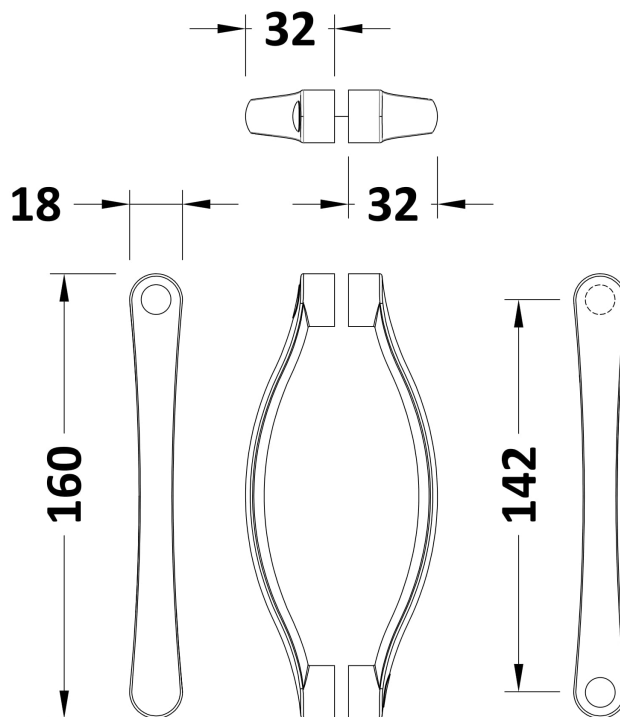

### Product Dimensions

Length (mm):	
Width (mm):	18
Height (mm):	160
Depth (mm):	32
Nett Weight (kg):	0.03

### Packaging Dimensions

Height (mm):	160
Width (mm):	30
Depth (mm):	35
Gross Weight (kg):	0.03

### Outer Box Dimensions (If Applicable)

Height (mm):	
Width (mm):	
Length (mm):	
Depth (mm):	
Gross Weight (kg):	
Barcode:	5055369031757

### Product Details

Country of Origin:	China
Fitting Instruction:	No
CE & UKCA:	
Product Material:	ABS Plastic
Heating Element Wattage:	Not Applicable
Colour/Finish:	Chrome
Product Diameter:	
Connection Size:	N/A