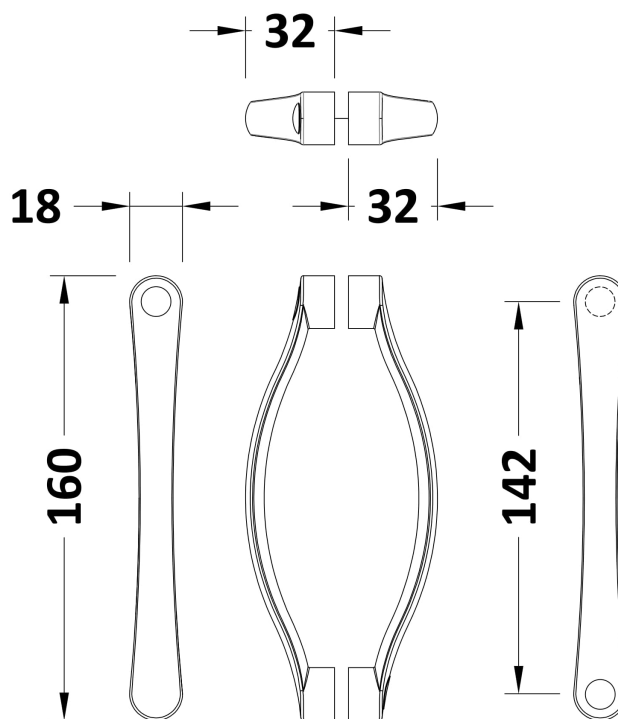

### Product Dimensions

Length (mm):	
Width (mm):	18
Height (mm):	160
Depth (mm):	32
Nett Weight (kg):	0.03

### Packaging Dimensions

Height (mm):	160
Width (mm):	30
Depth (mm):	35
Gross Weight (kg):	0.03

### Outer Box Dimensions (If Applicable)

Height (mm):	
Width (mm):	
Length (mm):	
Depth (mm):	
Gross Weight (kg):	
Barcode:	5055369031757

### Product Details

Country of Origin:	China
Fitting Instruction:	No
CE & UKCA:	
Product Material:	ABS Plastic
Heating Element Wattage:	Not Applicable
Colour/Finish:	Chrome
Product Diameter:	
Connection Size:	N/A