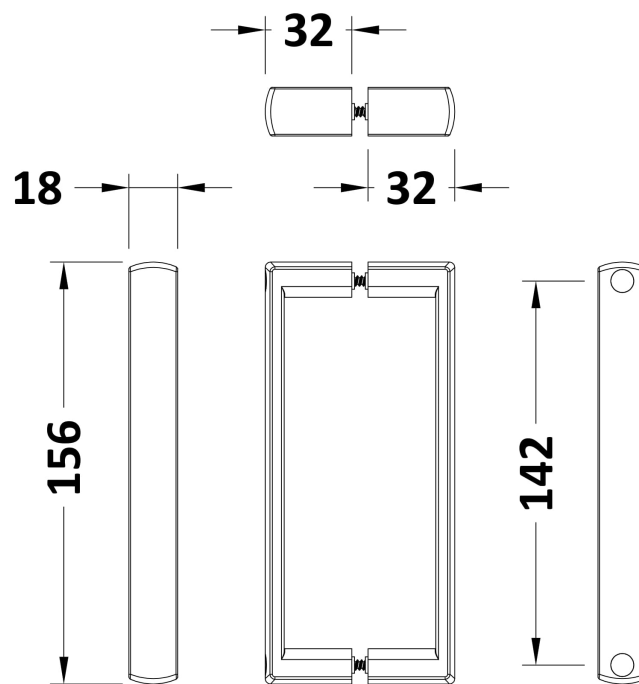

Sales Code: HAN1005AA

Description: Handles

**Product Dimensions**

Length (mm):	
Width (mm):	18
Height (mm):	156
Depth (mm):	70
Nett Weight (kg):	0.1

**Packaging Dimensions**

Height (mm):	55
Width (mm):	55
Depth (mm):	55
Gross Weight (kg):	0.1

**Packaging Data**

Box Colour:	
Box Qty:	
Label Size:	x
Label Colour:	
Label Qty:	

**Outer Box Dimensions (If Applicable)**

Height (mm):	
Width (mm):	
Length (mm):	
Depth (mm):	
Gross Weight (kg):	
Barcode:	5056462617879

**Product Details**

Country of Origin:	China
Fitting Instruction:	No
CE & UKCA:	
Product Material:	ABS Plastic
Heating Element Wattage:	Not Applicable
Colour/Finish:	Chrome
Product Diameter:	
Connection Size:	N/A