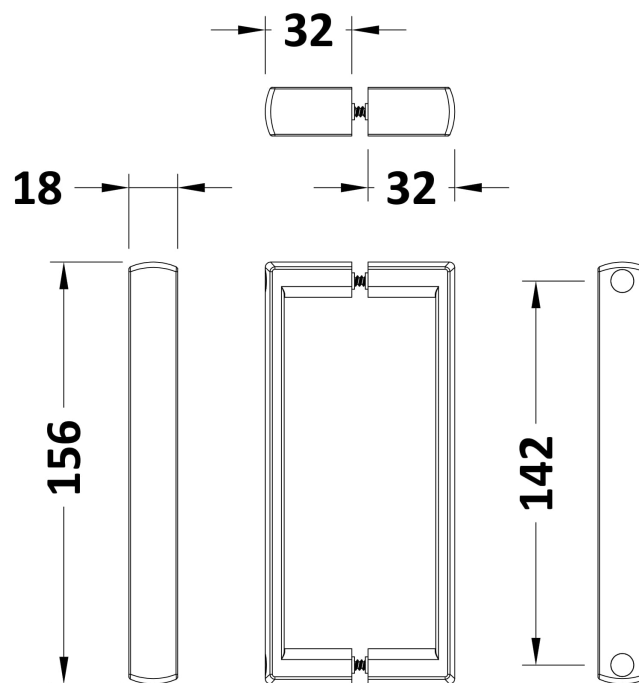

Sales Code: HAN1005FA

Description: Sq Handle Sub Assembly (142mm Ctr) Black

Product Dimensions

Length (mm):	
Width (mm):	20
Height (mm):	350
Depth (mm):	76
Nett Weight (kg):	0.1

Packaging Dimensions

Height (mm):	55
Width (mm):	55
Depth (mm):	55
Gross Weight (kg):	0.1

Packaging Data

Box Colour:	
Box Qty:	
Label Size:	x
Label Colour:	
Label Qty:	

Outer Box Dimensions (If Applicable)

Height (mm):	
Width (mm):	
Length (mm):	
Depth (mm):	
Gross Weight (kg):	
Barcode:	5056462610047

Product Details

Country of Origin:	China
Fitting Instruction:	No
CE & UKCA:	
Product Material:	ABS Plastic
Heating Element Wattage:	Not Applicable
Colour/Finish:	Black
Product Diameter:	
Connection Size:	N/A