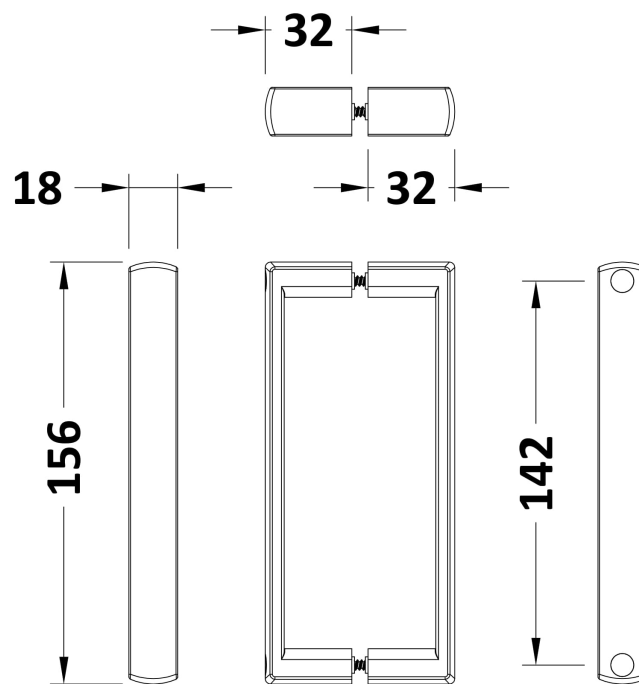

Sales Code: HAN1005FA

Description: Sq Handle Sub Assembly (142mm Ctr) Black

Product Dimensions

Length (mm):	
Width (mm):	20
Height (mm):	350
Depth (mm):	76
Nett Weight (kg):	0.1

Packaging Dimensions

Height (mm):	55
Width (mm):	55
Depth (mm):	55
Gross Weight (kg):	0.1

Packaging Data

Box Colour:	
Box Qty:	
Label Size:	x
Label Colour:	
Label Qty:	

Outer Box Dimensions (If Applicable)

Height (mm):	
Width (mm):	
Length (mm):	
Depth (mm):	
Gross Weight (kg):	
Barcode:	5056462610047

Product Details

Country of Origin:	China
Fitting Instruction:	No
CE & UKCA:	
Product Material:	ABS Plastic
Heating Element Wattage:	Not Applicable
Colour/Finish:	Black
Product Diameter:	
Connection Size:	N/A