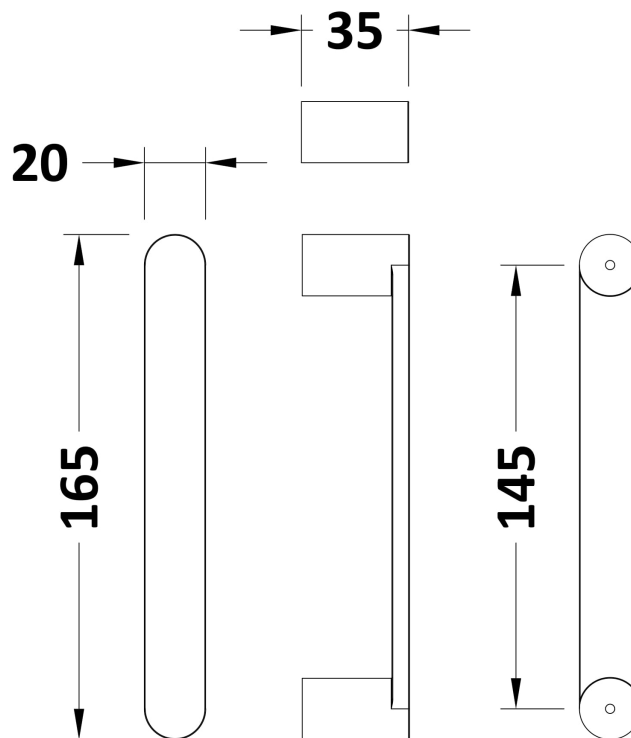

Sales Code: HAN1203AA

Description: Single Handle Chrome

Product Dimensions

Length (mm):	
Width (mm):	20
Height (mm):	165
Depth (mm):	76
Nett Weight (kg):	0.13

Packaging Dimensions

Height (mm):	200
Width (mm):	30
Depth (mm):	74
Gross Weight (kg):	0.13

Packaging Data

Box Colour:	
Box Qty:	
Label Size:	x
Label Colour:	
Label Qty:	

Outer Box Dimensions (If Applicable)

Height (mm):	
Width (mm):	
Length (mm):	
Depth (mm):	
Gross Weight (kg):	
Barcode:	5056462617886

Product Details

Country of Origin:	China
Fitting Instruction:	No
CE & UKCA:	
Product Material:	Zinc
Heating Element Wattage:	Not Applicable
Colour/Finish:	Chrome
Product Diameter:	
Connection Size:	N/A