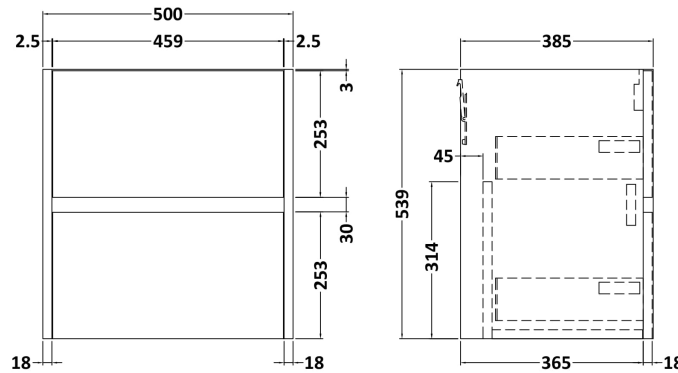

Sales Code: HAV2202A

Description: 500 W/H 2-Drawer Unit & Basin 1

Packaging Details

Barcode: 5056462646381

Sales Code: NPH2222

Description: 500 W/H 2-Drawer Unit (385 Deep)

Product Dimensions

Height (mm):	539
Width (mm):	500
Depth (mm):	385
Nett Weight (kg):	18.5

Packaging Dimensions

Height (mm):	560
Width (mm):	520
Depth (mm):	405
Gross Weight (kg):	19

Packaging Data

Box Colour:	Brown Cardboard Box
Box Qty:	1
Label Size:	100 x 50
Label Colour:	White Label
Label Qty:	2

Sales Code: NVM012

Description: 500 Mid-Edged Basin 1 Th

Product Dimensions

Height (mm):	180
Width (mm):	510
Depth (mm):	390
Nett Weight (kg):	10.54

Packaging Dimensions

Height (mm):	210
Width (mm):	410
Depth (mm):	530
Gross Weight (kg):	10.54

Packaging Data

Box Colour:	Brown Cardboard Box - Printed
Box Qty:	1
Label Size:	100 x 50
Label Colour:	White Label
Label Qty:	2

Outer Box Dimensions (If Applicable)

Height (mm):	
Width (mm):	
Depth (mm):	
Gross Weight (kg):	
Barcode:	5055369043446