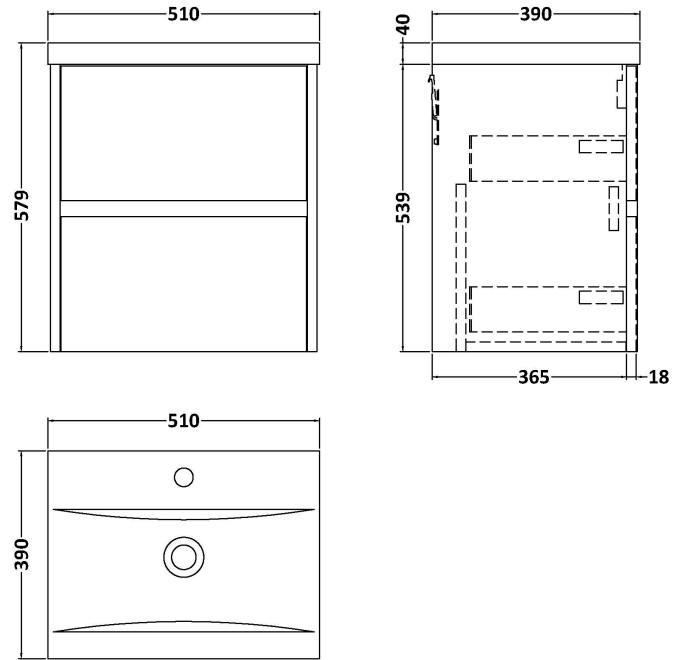

Sales Code: HAV2202A

Description: 500 W/H 2-Drawer Unit & Basin 1

Packaging Details

Barcode: 5056462646381

Sales Code: NPH2222

Description: 500 W/H 2-Drawer Unit (385 Deep)

Product Dimensions

Height (mm):	539
Width (mm):	500
Depth (mm):	385
Nett Weight (kg):	18.5

Packaging Dimensions

Height (mm):	560
Width (mm):	520
Depth (mm):	405
Gross Weight (kg):	19

Packaging Data

Box Colour:	Brown Cardboard Box
Box Qty:	1
Label Size:	100 x 50
Label Colour:	White Label
Label Qty:	2

Sales Code: NVM012

Description: 500 Mid-Edged Basin 1 Th

Product Dimensions

Height (mm):	180
Width (mm):	510
Depth (mm):	390
Nett Weight (kg):	10.54

Packaging Dimensions

Height (mm):	210
Width (mm):	410
Depth (mm):	530
Gross Weight (kg):	10.54

Packaging Data

Box Colour:	Brown Cardboard Box - Printed
Box Qty:	1
Label Size:	100 x 50
Label Colour:	White Label
Label Qty:	2

Outer Box Dimensions (If Applicable)

Height (mm):	
Width (mm):	
Depth (mm):	
Gross Weight (kg):	
Barcode:	5055369043446