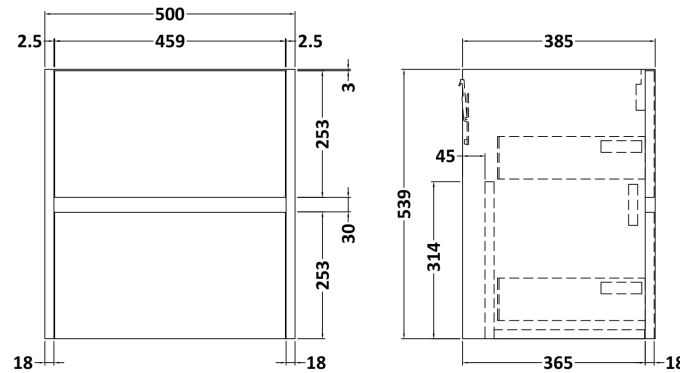

### Product Dimensions

Height (mm):	539
Width (mm):	500
Depth (mm):	385
Nett Weight (kg):	18.5

### Packaging Dimensions

Height (mm):	560
Width (mm):	520
Depth (mm):	405
Gross Weight (kg):	19

### Product Dimensions

Height (mm):	170
Width (mm):	510
Depth (mm):	395
Nett Weight (kg):	9.5

### Packaging Dimensions

Height (mm):	190
Width (mm):	530
Depth (mm):	415
Gross Weight (kg):	10