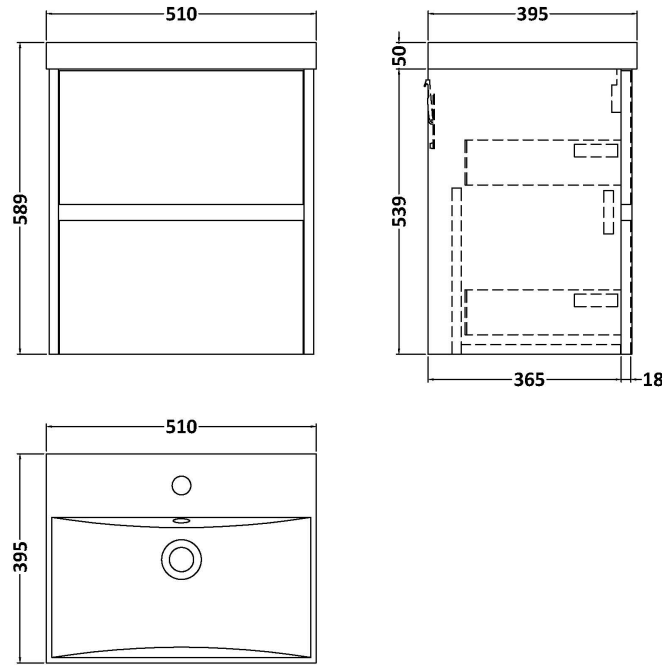

Sales Code: HAV2202D

Description: 500 W/H 2-Drawer Unit & Basin 3

Packaging Details

Barcode: 5056462649856