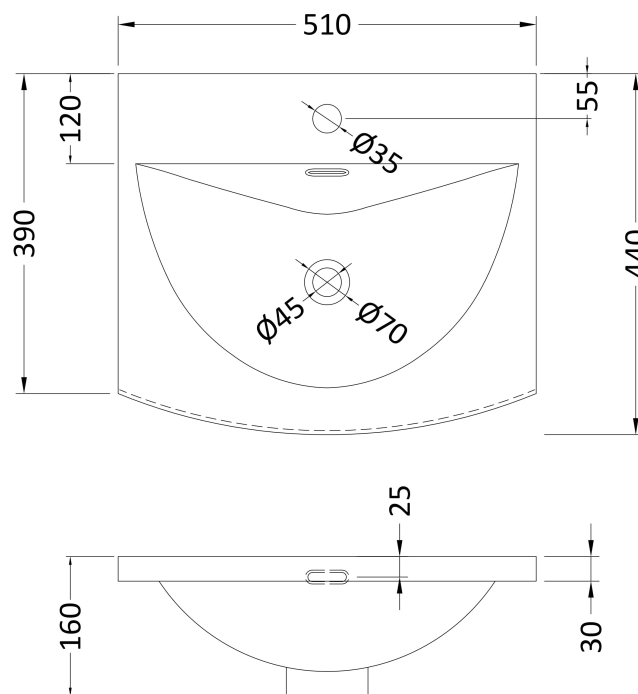

Sales Code: HAV2202G

Description: 500 W/H 2-Drawer Unit & Basin 4

Packaging Details

Barcode: 5056462650692

Sales Code: NPH2222

Description: 500 W/H 2-Drawer Unit (385 Deep)

Product Dimensions

Height (mm):	539
Width (mm):	500
Depth (mm):	385
Nett Weight (kg):	18.5

Packaging Dimensions

Height (mm):	560
Width (mm):	520
Depth (mm):	405
Gross Weight (kg):	19

Packaging Data

Box Colour:	Brown Cardboard Box
Box Qty:	1
Label Size:	100 x 50
Label Colour:	White Label
Label Qty:	2

Sales Code: NVM042

Description: 500 Curved Basin 1Th

Product Dimensions

Height (mm):	160
Width (mm):	510
Depth (mm):	440
Nett Weight (kg):	9

Packaging Dimensions

Height (mm):	190
Width (mm):	530
Depth (mm):	415
Gross Weight (kg):	9.5

Packaging Data

Box Colour:	Brown Cardboard Box - Printed
Box Qty:	1
Label Size:	100 x 50
Label Colour:	White Label
Label Qty:	2

Outer Box Dimensions (If Applicable)

Height (mm):	
Width (mm):	
Depth (mm):	
Gross Weight (kg):	
Barcode:	5056462620985