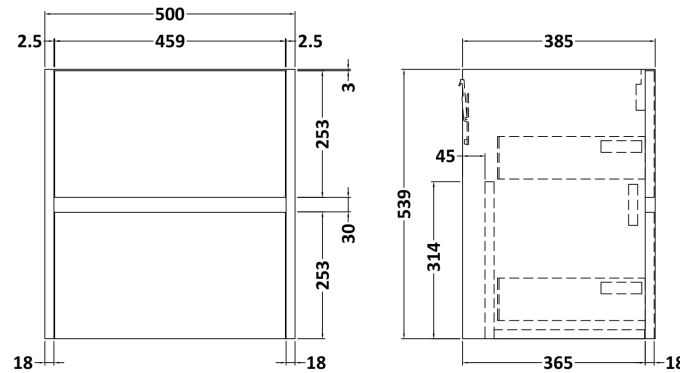

Sales Code: HAV2202G

Description: 500 W/H 2-Drawer Unit & Basin 4

Packaging Details

Barcode: 5056462650692

Sales Code: NPH2222

Description: 500 W/H 2-Drawer Unit (385 Deep)

Product Dimensions

Height (mm):	539
Width (mm):	500
Depth (mm):	385
Nett Weight (kg):	18.5

Packaging Dimensions

Height (mm):	560
Width (mm):	520
Depth (mm):	405
Gross Weight (kg):	19

Packaging Data

Box Colour:	Brown Cardboard Box
Box Qty:	1
Label Size:	100 x 50
Label Colour:	White Label
Label Qty:	2

Sales Code: NVM042

Description: 500 Curved Basin 1Th

Product Dimensions

Height (mm):	160
Width (mm):	510
Depth (mm):	440
Nett Weight (kg):	9

Packaging Dimensions

Height (mm):	190
Width (mm):	530
Depth (mm):	415
Gross Weight (kg):	9.5

Packaging Data

Box Colour:	Brown Cardboard Box - Printed
Box Qty:	1
Label Size:	100 x 50
Label Colour:	White Label
Label Qty:	2

Outer Box Dimensions (If Applicable)

Height (mm):	
Width (mm):	
Depth (mm):	
Gross Weight (kg):	
Barcode:	5056462620985