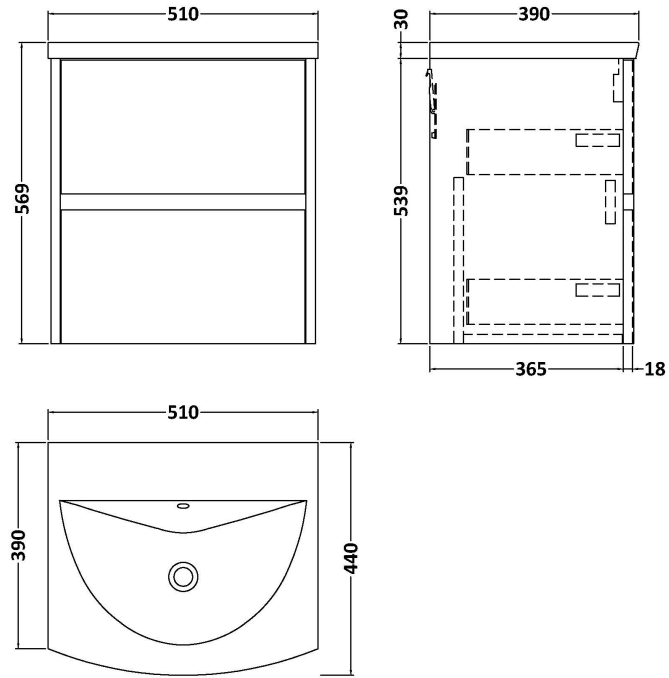

Sales Code: HAV2202G

Description: 500 W/H 2-Drawer Unit & Basin 4

Packaging Details

Barcode: 5056462650692

Sales Code: NPH2222

Description: 500 W/H 2-Drawer Unit (385 Deep)

Product Dimensions

Height (mm):	539
Width (mm):	500
Depth (mm):	385
Nett Weight (kg):	18.5

Packaging Dimensions

Height (mm):	560
Width (mm):	520
Depth (mm):	405
Gross Weight (kg):	19

Packaging Data

Box Colour:	Brown Cardboard Box
Box Qty:	1
Label Size:	100 x 50
Label Colour:	White Label
Label Qty:	2

Sales Code: NVM042

Description: 500 Curved Basin 1Th

Product Dimensions

Height (mm):	160
Width (mm):	510
Depth (mm):	440
Nett Weight (kg):	9

Packaging Dimensions

Height (mm):	190
Width (mm):	530
Depth (mm):	415
Gross Weight (kg):	9.5

Packaging Data

Box Colour:	Brown Cardboard Box - Printed
Box Qty:	1
Label Size:	100 x 50
Label Colour:	White Label
Label Qty:	2

Outer Box Dimensions (If Applicable)

Height (mm):	
Width (mm):	
Depth (mm):	
Gross Weight (kg):	
Barcode:	5056462620985