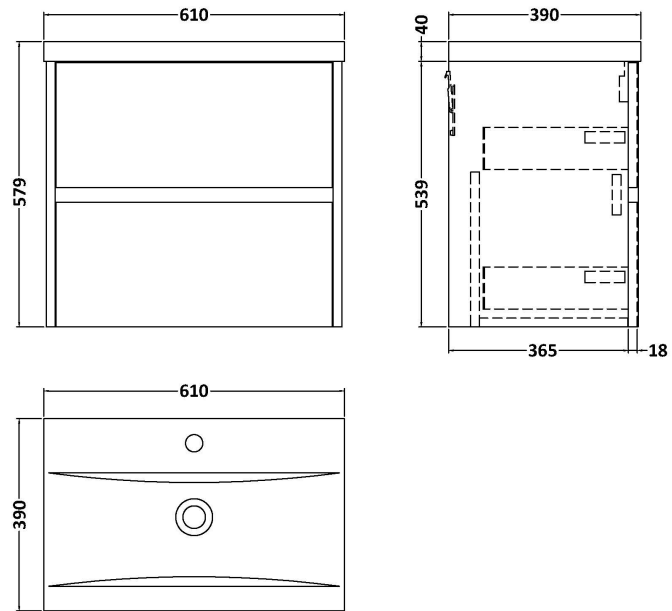

Sales Code: HAV2204A

Description: 600 W/H 2-Drawer Unit & Basin 1

Packaging Details

Barcode: 5056462646442

Sales Code: NPH2224

Description: 600 W/H 2-Drawer Unit (385 Deep)

Product Dimensions

Height (mm):	539
Width (mm):	600
Depth (mm):	385
Nett Weight (kg):	22.5

Packaging Dimensions

Height (mm):	560
Width (mm):	620
Depth (mm):	405
Gross Weight (kg):	23

Packaging Data

Box Colour:	Brown Cardboard Box
Box Qty:	1
Label Size:	100 x 50
Label Colour:	White Label
Label Qty:	2

Outer Box Dimensions (If Applicable)

Height (mm):	
Width (mm):	
Depth (mm):	
Gross Weight (kg):	
Barcode:	5056462696423

Product Details

Country of Origin:	United Kingdom
Fitting Instruction:	No
CE & UKCA:	N/A
FSC Certified Materials:	Yes
Colour:	Graphite Grey Woodgrain
Construction Method:	Cam & Wood Dowel
Construction Type:	Rigid
Cabinet Finish:	MFC Textured Woodgrain
Fascia Finish:	MFC Textured Woodgrain
Cabinet Thickness (mm):	18
Fascia Thickness (mm):	18
Drawer Included:	Yes
Drawer Type:	80mm High Metal S/C Inc Galler
No of Shelves:	0
Hinge Type:	Not Applicable
Hinge Included:	No
Adjustable Legs:	No
Fixings Included:	Yes
Handle Style:	Not Applicable
Waste Shroud:	Yes
Handle Included:	No, Not Required
Handle Type:	Handleless

Sales Code: NVM013

Description: 600 Mid-Edged Basin 1 Th

Product Dimensions

Height (mm):	180
Width (mm):	610
Depth (mm):	390
Nett Weight (kg):	11

Packaging Dimensions

Height (mm):	200
Width (mm):	410
Depth (mm):	630
Gross Weight (kg):	11