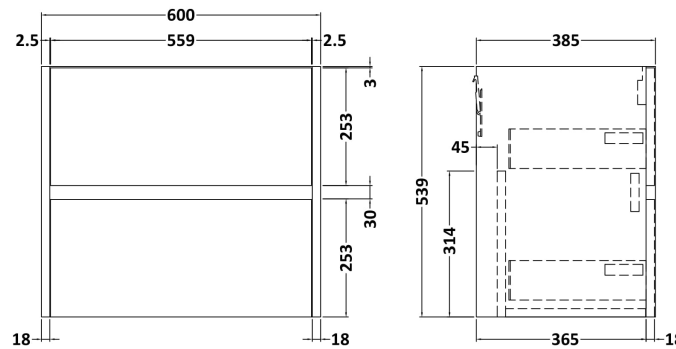

Sales Code: HAV2204B

Description: 600 W/H 2-Drawer Unit & Basin 2

Packaging Details

Barcode: 5056462647395

Sales Code: NPH2224

Description: 600 W/H 2-Drawer Unit (385 Deep)

Product Dimensions

Height (mm):	539
Width (mm):	600
Depth (mm):	385
Nett Weight (kg):	22.5

Packaging Dimensions

Height (mm):	560
Width (mm):	620
Depth (mm):	405
Gross Weight (kg):	23

Packaging Data

Box Colour:	Brown Cardboard Box
Box Qty:	1
Label Size:	100 x 50
Label Colour:	White Label
Label Qty:	2

Sales Code: NVM003

Description: Minimalist Basin 600mm

Product Dimensions

Height (mm):	170
Width (mm):	600
Depth (mm):	390
Nett Weight (kg):	10.76

Packaging Dimensions

Height (mm):	200
Width (mm):	400
Depth (mm):	620
Gross Weight (kg):	10.76

Packaging Data

Box Colour:	Brown Cardboard Box - Printed
Box Qty:	1
Label Size:	100 x 50
Label Colour:	White Label
Label Qty:	2

Outer Box Dimensions (If Applicable)

Height (mm):	
Width (mm):	
Depth (mm):	
Gross Weight (kg):	
Barcode:	5055146194668