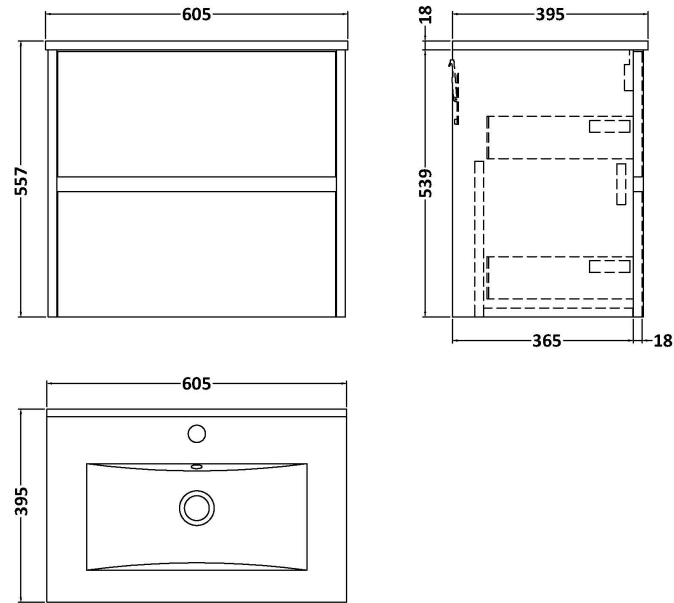

Sales Code: HAV2204B

Description: 600 W/H 2-Drawer Unit & Basin 2

Packaging Details

Barcode: 5056462647395

Sales Code: NPH2224

Description: 600 W/H 2-Drawer Unit (385 Deep)

Product Dimensions

Height (mm):	539
Width (mm):	600
Depth (mm):	385
Nett Weight (kg):	22.5

Packaging Dimensions

Height (mm):	560
Width (mm):	620
Depth (mm):	405
Gross Weight (kg):	23

Packaging Data

Box Colour:	Brown Cardboard Box
Box Qty:	1
Label Size:	100 x 50
Label Colour:	White Label
Label Qty:	2

Sales Code: NVM003

Description: Minimalist Basin 600mm

Product Dimensions

Height (mm):	170
Width (mm):	600
Depth (mm):	390
Nett Weight (kg):	10.76

Packaging Dimensions

Height (mm):	200
Width (mm):	400
Depth (mm):	620
Gross Weight (kg):	10.76

Packaging Data

Box Colour:	Brown Cardboard Box - Printed
Box Qty:	1
Label Size:	100 x 50
Label Colour:	White Label
Label Qty:	2

Outer Box Dimensions (If Applicable)

Height (mm):	
Width (mm):	
Depth (mm):	
Gross Weight (kg):	
Barcode:	5055146194668