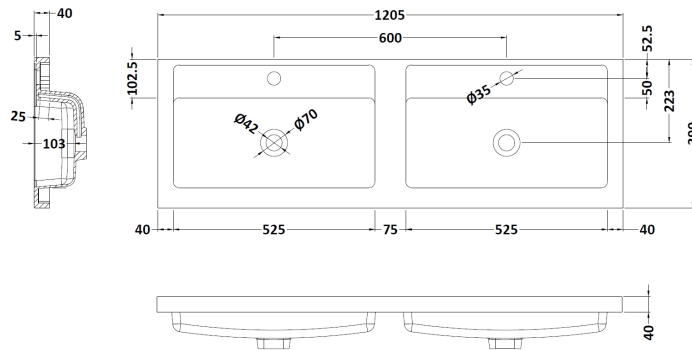

Packaging Dimensions

Height (mm):	560
Width (mm):	620
Depth (mm):	405
Gross Weight (kg):	23

Packaging Data

Box Colour:	Brown Cardboard Box
Box Qty:	1
Label Size:	100 x 50
Label Colour:	White Label
Label Qty:	2

Outer Box Dimensions (If Applicable)

Height (mm):	
Width (mm):	
Depth (mm):	
Gross Weight (kg):	
Barcode:	5056462696423

Product Details

Country of Origin:	United Kingdom
Fitting Instruction:	No
CE & UKCA:	N/A
FSC Certified Materials:	Yes
Colour:	Graphite Grey Woodgrain
Construction Method:	Cam & Wood Dowel
Construction Type:	Rigid
Cabinet Finish:	MFC Textured Woodgrain
Fascia Finish:	MFC Textured Woodgrain
Cabinet Thickness (mm):	18
Fascia Thickness (mm):	18
Drawer Included:	Yes
Drawer Type:	80mm High Metal S/C Inc Galler
No of Shelves:	0
Hinge Type:	Not Applicable
Hinge Included:	No
Adjustable Legs:	No
Fixings Included:	Yes
Handle Style:	Not Applicable
Waste Shroud:	Yes
Handle Included:	No, Not Required
Handle Type:	Handleless

Sales Code: PMB424

Description: Double Polymarble Basin 1205 X 390

Product Dimensions

Height (mm):	390
Width (mm):	1205
Depth (mm):	157
Nett Weight (kg):	18.12

Packaging Dimensions

Height (mm):	100
Width (mm):	1205
Depth (mm):	400
Gross Weight (kg):	18.12

Packaging Data

Box Colour:	Brown Cardboard Box - Printed
Box Qty:	1
Label Size:	100 x 50
Label Colour:	White Label
Label Qty:	2

Outer Box Dimensions (If Applicable)

Height (mm):	
Width (mm):	
Depth (mm):	
Gross Weight (kg):	
Barcode:	5056211815136