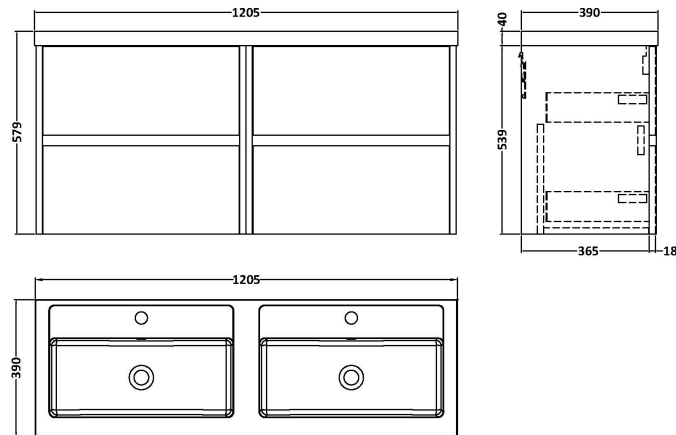

Sales Code: HAV2204C

Description: 1200 W/H 4-Drawer Unit & Double Basin

Packaging Details

Barcode: 5056462650876

Sales Code: NPH2224

Description: 600 W/H 2-Drawer Unit (385 Deep)

Product Dimensions

Height (mm):	539
Width (mm):	600
Depth (mm):	385
Nett Weight (kg):	22.5

Packaging Dimensions

Height (mm):	560
Width (mm):	620
Depth (mm):	405
Gross Weight (kg):	23

Packaging Data

Box Colour:	Brown Cardboard Box
Box Qty:	1
Label Size:	100 x 50
Label Colour:	White Label
Label Qty:	2

Outer Box Dimensions (If Applicable)

Height (mm):	
Width (mm):	
Depth (mm):	
Gross Weight (kg):	
Barcode:	5056462696423

Product Details

Country of Origin:	United Kingdom
Fitting Instruction:	No
CE & UKCA:	N/A
FSC Certified Materials:	Yes
Colour:	Graphite Grey Woodgrain
Construction Method:	Cam & Wood Dowel
Construction Type:	Rigid
Cabinet Finish:	MFC Textured Woodgrain
Fascia Finish:	MFC Textured Woodgrain
Cabinet Thickness (mm):	18
Fascia Thickness (mm):	18
Drawer Included:	Yes
Drawer Type:	80mm High Metal S/C Inc Galler
No of Shelves:	0
Hinge Type:	Not Applicable
Hinge Included:	No
Adjustable Legs:	No
Fixings Included:	Yes
Handle Style:	Not Applicable
Waste Shroud:	Yes
Handle Included:	No, Not Required
Handle Type:	Handleless

Sales Code: PMB424

Description: Double Polymarble Basin 1205 X 390

Product Dimensions

Height (mm):	390
Width (mm):	1205
Depth (mm):	157
Nett Weight (kg):	18.12

Packaging Dimensions

Height (mm):	100
Width (mm):	1205
Depth (mm):	400
Gross Weight (kg):	18.12