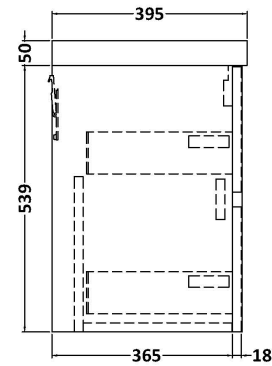

Sales Code: HAV2204D

Description: 600 W/H 2-Drawer Unit & Basin 3

Packaging Details

Barcode: 5056462650579

Sales Code: NPH2224

Description: 600 W/H 2-Drawer Unit (385 Deep)

Product Dimensions

Height (mm):	539
Width (mm):	600
Depth (mm):	385
Nett Weight (kg):	22.5

Packaging Dimensions

Height (mm):	560
Width (mm):	620
Depth (mm):	405
Gross Weight (kg):	23

Packaging Data

Box Colour:	Brown Cardboard Box
Box Qty:	1
Label Size:	100 x 50
Label Colour:	White Label
Label Qty:	2

Sales Code: NVM033

Description: 600 Thin Edged Basin 1Th

Product Dimensions

Height (mm):	170
Width (mm):	610
Depth (mm):	395
Nett Weight (kg):	11

Packaging Dimensions

Height (mm):	190
Width (mm):	630
Depth (mm):	415
Gross Weight (kg):	11.5

Packaging Data

Box Colour:	Brown Cardboard Box - Printed
Box Qty:	1
Label Size:	100 x 50
Label Colour:	White Label
Label Qty:	2

Outer Box Dimensions (If Applicable)

Height (mm):	
Width (mm):	
Depth (mm):	
Gross Weight (kg):	
Barcode:	5056211853428