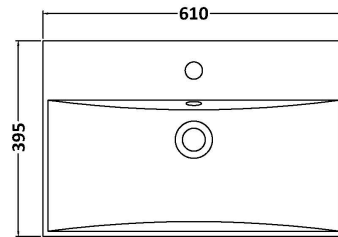

Sales Code: HAV2204D

Description: 600 W/H 2-Drawer Unit & Basin 3

Packaging Details

Barcode: 5056462650579

Sales Code: NPH2224

Description: 600 W/H 2-Drawer Unit (385 Deep)

Product Dimensions

Height (mm):	539
Width (mm):	600
Depth (mm):	385
Nett Weight (kg):	22.5

Packaging Dimensions

Height (mm):	560
Width (mm):	620
Depth (mm):	405
Gross Weight (kg):	23

Packaging Data

Box Colour:	Brown Cardboard Box
Box Qty:	1
Label Size:	100 x 50
Label Colour:	White Label
Label Qty:	2

Outer Box Dimensions (If Applicable)

Height (mm):	
Width (mm):	
Depth (mm):	
Gross Weight (kg):	
Barcode:	5056462696423

Product Details

Country of Origin:	United Kingdom
Fitting Instruction:	No
CE & UKCA:	N/A
FSC Certified Materials:	Yes
Colour:	Graphite Grey Woodgrain
Construction Method:	Cam & Wood Dowel
Construction Type:	Rigid
Cabinet Finish:	MFC Textured Woodgrain
Fascia Finish:	MFC Textured Woodgrain
Cabinet Thickness (mm):	18
Fascia Thickness (mm):	18
Drawer Included:	Yes
Drawer Type:	80mm High Metal S/C Inc Galler
No of Shelves:	0
Hinge Type:	Not Applicable
Hinge Included:	No
Adjustable Legs:	No
Fixings Included:	Yes
Handle Style:	Not Applicable
Waste Shroud:	Yes
Handle Included:	No, Not Required
Handle Type:	Handleless

Sales Code: NVM033

Description: 600 Thin Edged Basin 1Th

Product Dimensions

Height (mm):	170
Width (mm):	610
Depth (mm):	395
Nett Weight (kg):	11

Packaging Dimensions

Height (mm):	190
Width (mm):	630
Depth (mm):	415
Gross Weight (kg):	11.5