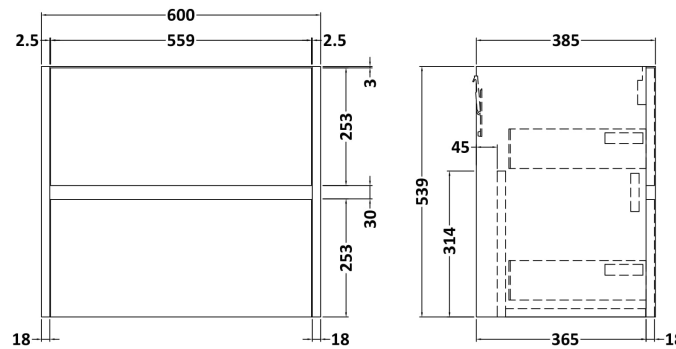

Sales Code: HAV2204D

Description: 600 W/H 2-Drawer Unit & Basin 3

Packaging Details

Barcode: 5056462650579

Sales Code: NPH2224

Description: 600 W/H 2-Drawer Unit (385 Deep)

Product Dimensions

Height (mm):	539
Width (mm):	600
Depth (mm):	385
Nett Weight (kg):	22.5

Packaging Dimensions

Height (mm):	560
Width (mm):	620
Depth (mm):	405
Gross Weight (kg):	23

Packaging Data

Box Colour:	Brown Cardboard Box
Box Qty:	1
Label Size:	100 x 50
Label Colour:	White Label
Label Qty:	2

Sales Code: NVM033

Description: 600 Thin Edged Basin 1Th

Product Dimensions

Height (mm):	170
Width (mm):	610
Depth (mm):	395
Nett Weight (kg):	11

Packaging Dimensions

Height (mm):	190
Width (mm):	630
Depth (mm):	415
Gross Weight (kg):	11.5

Packaging Data

Box Colour:	Brown Cardboard Box - Printed
Box Qty:	1
Label Size:	100 x 50
Label Colour:	White Label
Label Qty:	2

Outer Box Dimensions (If Applicable)

Height (mm):	
Width (mm):	
Depth (mm):	
Gross Weight (kg):	
Barcode:	5056211853428