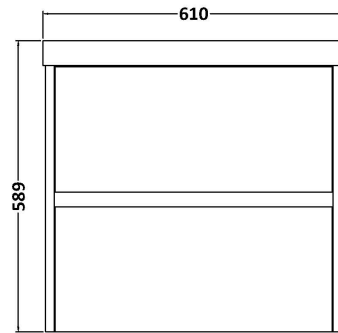

Sales Code: HAV2204D

Description: 600 W/H 2-Drawer Unit & Basin 3

Packaging Details

Barcode: 5056462650579

Sales Code: NPH2224

Description: 600 W/H 2-Drawer Unit (385 Deep)

Product Dimensions

Height (mm):	539
Width (mm):	600
Depth (mm):	385
Nett Weight (kg):	22.5

Packaging Dimensions

Height (mm):	560
Width (mm):	620
Depth (mm):	405
Gross Weight (kg):	23

Packaging Data

Box Colour:	Brown Cardboard Box
Box Qty:	1
Label Size:	100 x 50
Label Colour:	White Label
Label Qty:	2

Sales Code: NVM033

Description: 600 Thin Edged Basin 1Th

Product Dimensions

Height (mm):	170
Width (mm):	610
Depth (mm):	395
Nett Weight (kg):	11

Packaging Dimensions

Height (mm):	190
Width (mm):	630
Depth (mm):	415
Gross Weight (kg):	11.5

Packaging Data

Box Colour:	Brown Cardboard Box - Printed
Box Qty:	1
Label Size:	100 x 50
Label Colour:	White Label
Label Qty:	2

Outer Box Dimensions (If Applicable)

Height (mm):	
Width (mm):	
Depth (mm):	
Gross Weight (kg):	
Barcode:	5056211853428