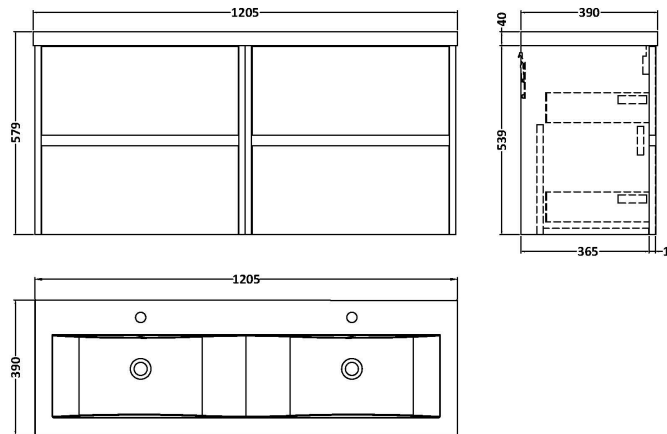

Sales Code: HAV2204F

Description: 1200 W/H 4-Drawer Unit & Double Basin

Packaging Details

Barcode: 5056462650937

Sales Code: NPH2224

Description: 600 W/H 2-Drawer Unit (385 Deep)

Product Dimensions

Height (mm):	539
Width (mm):	600
Depth (mm):	385
Nett Weight (kg):	22.5

Packaging Dimensions

Height (mm):	560
Width (mm):	620
Depth (mm):	405
Gross Weight (kg):	23

Packaging Data

Box Colour:	Brown Cardboard Box
Box Qty:	1
Label Size:	100 x 50
Label Colour:	White Label
Label Qty:	2

Outer Box Dimensions (If Applicable)

Height (mm):	
Width (mm):	
Depth (mm):	
Gross Weight (kg):	
Barcode:	5056462696423

Product Details

Country of Origin:	United Kingdom
Fitting Instruction:	No
CE & UKCA:	N/A
FSC Certified Materials:	Yes
Colour:	Graphite Grey Woodgrain
Construction Method:	Cam & Wood Dowel
Construction Type:	Rigid
Cabinet Finish:	MFC Textured Woodgrain
Fascia Finish:	MFC Textured Woodgrain
Cabinet Thickness (mm):	18
Fascia Thickness (mm):	18
Drawer Included:	Yes
Drawer Type:	80mm High Metal S/C Inc Galler
No of Shelves:	0
Hinge Type:	Not Applicable
Hinge Included:	No
Adjustable Legs:	No
Fixings Included:	Yes
Handle Style:	Not Applicable
Waste Shroud:	Yes
Handle Included:	No, Not Required
Handle Type:	Handleless

Sales Code: CBM424

Description: Double Ceramic Basin 1208X392

Product Dimensions

Height (mm):	390
Width (mm):	1205
Depth (mm):	175
Nett Weight (kg):	27

Packaging Dimensions

Height (mm):	205
Width (mm):	1270
Depth (mm):	510
Gross Weight (kg):	27