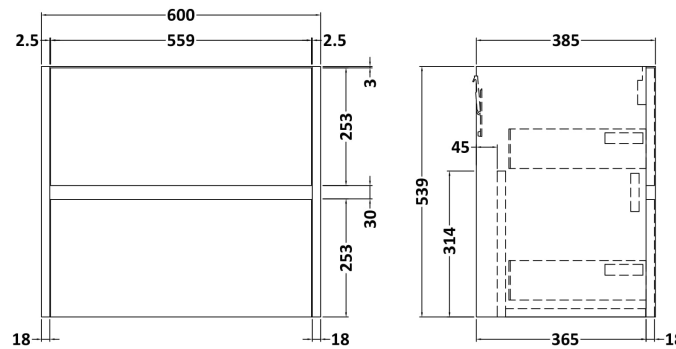

Sales Code: HAV2204G

Description: 600 W/H 2-Drawer Unit & Basin 4

Packaging Details

Barcode: 5056462650753

Sales Code: NPH2224

Description: 600 W/H 2-Drawer Unit (385 Deep)

Product Dimensions

Height (mm):	539
Width (mm):	600
Depth (mm):	385
Nett Weight (kg):	22.5

Packaging Dimensions

Height (mm):	560
Width (mm):	620
Depth (mm):	405
Gross Weight (kg):	23

Packaging Data

Box Colour:	Brown Cardboard Box
Box Qty:	1
Label Size:	100 x 50
Label Colour:	White Label
Label Qty:	2

Sales Code: NVM043

Description: 600 Curved Basin 1Th

Product Dimensions

Height (mm):	160
Width (mm):	610
Depth (mm):	440
Nett Weight (kg):	11

Packaging Dimensions

Height (mm):	190
Width (mm):	630
Depth (mm):	415
Gross Weight (kg):	11.5

Packaging Data

Box Colour:	Brown Cardboard Box - Printed
Box Qty:	1
Label Size:	100 x 50
Label Colour:	White Label
Label Qty:	2

Outer Box Dimensions (If Applicable)

Height (mm):	
Width (mm):	
Depth (mm):	
Gross Weight (kg):	
Barcode:	5056462620961