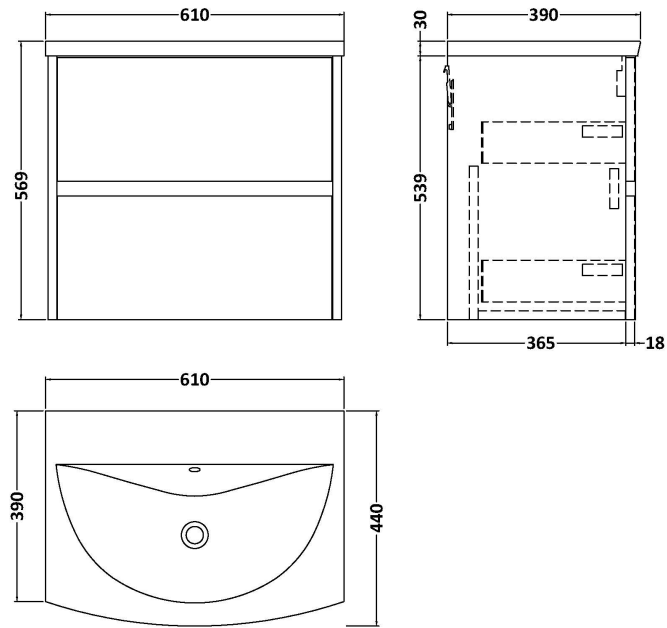

Sales Code: HAV2204G

Description: 600 W/H 2-Drawer Unit & Basin 4

Packaging Details

Barcode: 5056462650753

Sales Code: NPH2224

Description: 600 W/H 2-Drawer Unit (385 Deep)

Product Dimensions

Height (mm):	539
Width (mm):	600
Depth (mm):	385
Nett Weight (kg):	22.5

Packaging Dimensions

Height (mm):	560
Width (mm):	620
Depth (mm):	405
Gross Weight (kg):	23

Packaging Data

Box Colour:	Brown Cardboard Box
Box Qty:	1
Label Size:	100 x 50
Label Colour:	White Label
Label Qty:	2

Sales Code: NVM043

Description: 600 Curved Basin 1Th

Product Dimensions

Height (mm):	160
Width (mm):	610
Depth (mm):	440
Nett Weight (kg):	11

Packaging Dimensions

Height (mm):	190
Width (mm):	630
Depth (mm):	415
Gross Weight (kg):	11.5

Packaging Data

Box Colour:	Brown Cardboard Box - Printed
Box Qty:	1
Label Size:	100 x 50
Label Colour:	White Label
Label Qty:	2

Outer Box Dimensions (If Applicable)

Height (mm):	
Width (mm):	
Depth (mm):	
Gross Weight (kg):	
Barcode:	5056462620961