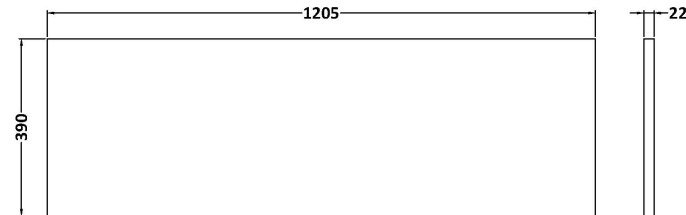

Sales Code: HAV2204LBG2

Description: 1200 W/H 4-Drawer Unit & Laminate Top

Packaging Details

Barcode: 5056678458082

Sales Code: LBG1200

Description: Laminate Worktop 1205X390x22mm

Product Dimensions

Height (mm):	22
Width (mm):	1205
Depth (mm):	390
Nett Weight (kg):	5

Packaging Dimensions

Height (mm):	25
Width (mm):	1215
Depth (mm):	455
Gross Weight (kg):	5

Packaging Data

Box Colour:	Brown Cardboard Box
Box Qty:	1
Label Size:	100 x 50
Label Colour:	White Label
Label Qty:	1

Sales Code: NPH2224

Description: 600 W/H 2-Drawer Unit (385 Deep)

Product Dimensions

Height (mm):	539
Width (mm):	600
Depth (mm):	385
Nett Weight (kg):	22.5

Packaging Dimensions

Height (mm):	560
Width (mm):	620
Depth (mm):	405
Gross Weight (kg):	23

Packaging Data

Box Colour:	Brown Cardboard Box
Box Qty:	1
Label Size:	100 x 50
Label Colour:	White Label
Label Qty:	2

Outer Box Dimensions (If Applicable)

Height (mm):	
Width (mm):	
Depth (mm):	
Gross Weight (kg):	
Barcode:	5056462696423