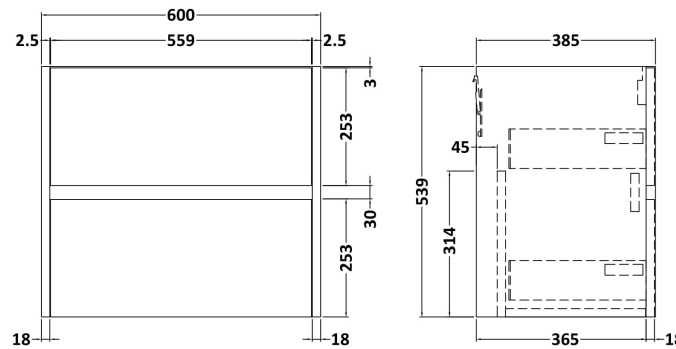

Packaging Dimensions

Height (mm):	25
Width (mm):	1215
Depth (mm):	455
Gross Weight (kg):	5

Packaging Data

Box Colour:	Brown Cardboard Box
Box Qty:	1
Label Size:	100 x 50
Label Colour:	White Label
Label Qty:	1

Outer Box Dimensions (If Applicable)

Height (mm):	
Width (mm):	
Depth (mm):	
Gross Weight (kg):	
Barcode:	5056678449912

Product Details

Country of Origin:	United Kingdom
Fitting Instruction:	No
CE & UKCA:	N/A
FSC Certified Materials:	Yes
Colour:	Bellato Grey
Construction Method:	Not Applicable
Construction Type:	Not Applicable
Cabinet Finish:	Not Applicable
Fascia Finish:	MFC Laminated
Cabinet Thickness (mm):	
Fascia Thickness (mm):	22
Drawer Included:	No
Drawer Type:	Not Applicable
No of Shelves:	0
Hinge Type:	Not Applicable
Hinge Included:	No
Adjustable Legs:	No, Not Required
Fixings Included:	No
Handle Style:	Not Applicable
Waste Shroud:	Not Applicable
Handle Included:	No
Handle Type:	Not Applicable

Sales Code: NPH2224

Description: 600 W/H 2-Drawer Unit (385 Deep)

Product Dimensions

Height (mm):	539
Width (mm):	600
Depth (mm):	385
Nett Weight (kg):	22.5

Packaging Dimensions

Height (mm):	560
Width (mm):	620
Depth (mm):	405
Gross Weight (kg):	23

Packaging Data

Box Colour:	Brown Cardboard Box
Box Qty:	1
Label Size:	100 x 50
Label Colour:	White Label
Label Qty:	2

Outer Box Dimensions (If Applicable)

Height (mm):	
Width (mm):	
Depth (mm):	
Gross Weight (kg):	
Barcode:	5056462696423