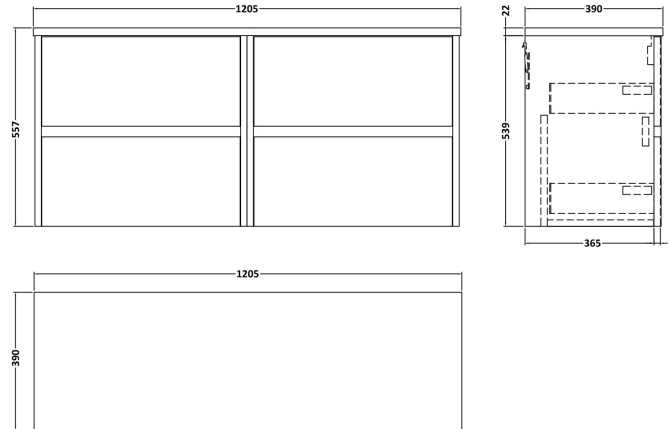

Sales Code: HAV2204LBG2

Description: 1200 W/H 4-Drawer Unit & Laminate Top

Packaging Details

Barcode: 5056678458082

Sales Code: LBG1200

Description: Laminate Worktop 1205X390x22mm

Product Dimensions

Height (mm):	22
Width (mm):	1205
Depth (mm):	390
Nett Weight (kg):	5

Packaging Dimensions

Height (mm):	25
Width (mm):	1215
Depth (mm):	455
Gross Weight (kg):	5

Packaging Data

Box Colour:	Brown Cardboard Box
Box Qty:	1
Label Size:	100 x 50
Label Colour:	White Label
Label Qty:	1

Outer Box Dimensions (If Applicable)

Height (mm):	
Width (mm):	
Depth (mm):	
Gross Weight (kg):	
Barcode:	5056678449912

Product Details

Country of Origin:	United Kingdom
Fitting Instruction:	No
CE & UKCA:	N/A
FSC Certified Materials:	Yes
Colour:	Bellato Grey
Construction Method:	Not Applicable
Construction Type:	Not Applicable
Cabinet Finish:	Not Applicable
Fascia Finish:	MFC Laminated
Cabinet Thickness (mm):	
Fascia Thickness (mm):	22
Drawer Included:	No
Drawer Type:	Not Applicable
No of Shelves:	0
Hinge Type:	Not Applicable
Hinge Included:	No
Adjustable Legs:	No, Not Required
Fixings Included:	No
Handle Style:	Not Applicable
Waste Shroud:	Not Applicable
Handle Included:	No
Handle Type:	Not Applicable

Sales Code: NPH2224

Description: 600 W/H 2-Drawer Unit (385 Deep)

Product Dimensions

Height (mm):	539
Width (mm):	600
Depth (mm):	385
Nett Weight (kg):	22.5

Packaging Dimensions

Height (mm):	560
Width (mm):	620
Depth (mm):	405
Gross Weight (kg):	23