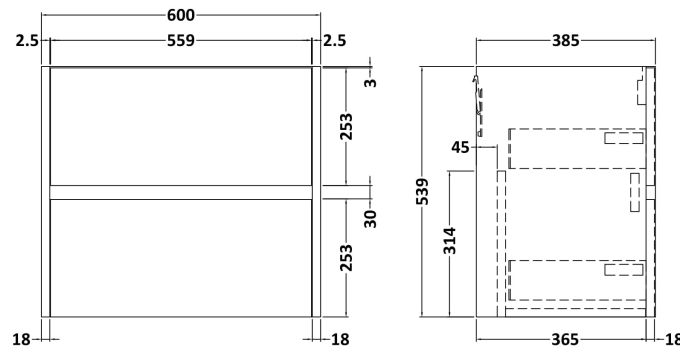

### Packaging Details

Barcode: 5056678458099

**Sales Code:** LCM1200

**Description:** Laminate Worktop 1205X390x22mm

**Product Dimensions**

Height (mm):	22
Width (mm):	1205
Depth (mm):	390
Nett Weight (kg):	5

**Packaging Dimensions**

Height (mm):	25
Width (mm):	1215
Depth (mm):	455
Gross Weight (kg):	5

**Packaging Data**

Box Colour:	Brown Cardboard Box
Box Qty:	1
Label Size:	100 x 50
Label Colour:	White Label
Label Qty:	1

### Product Dimensions

Height (mm):	539
Width (mm):	600
Depth (mm):	385
Nett Weight (kg):	22.5

### Packaging Dimensions

Height (mm):	560
Width (mm):	620
Depth (mm):	405
Gross Weight (kg):	23