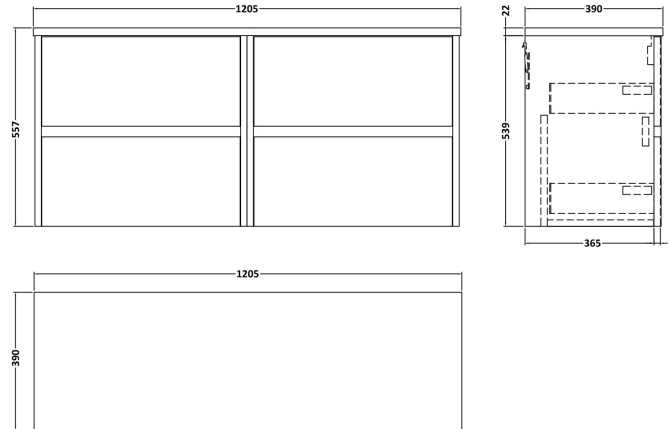

### Packaging Details

Barcode: 5056678458099

**Sales Code:** LCM1200

**Description:** Laminate Worktop 1205X390x22mm

**Product Dimensions**

Height (mm):	22
Width (mm):	1205
Depth (mm):	390
Nett Weight (kg):	5

**Packaging Dimensions**

Height (mm):	25
Width (mm):	1215
Depth (mm):	455
Gross Weight (kg):	5

**Packaging Data**

Box Colour:	Brown Cardboard Box
Box Qty:	1
Label Size:	100 x 50
Label Colour:	White Label
Label Qty:	1

### Product Dimensions

Height (mm):	539
Width (mm):	600
Depth (mm):	385
Nett Weight (kg):	22.5

### Packaging Dimensions

Height (mm):	560
Width (mm):	620
Depth (mm):	405
Gross Weight (kg):	23