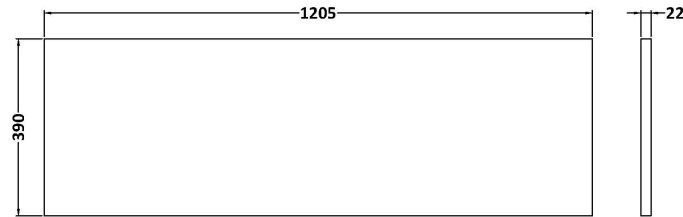

### Packaging Details

Barcode: 5056678458099

**Sales Code:** LCM1200

**Description:** Laminate Worktop 1205X390x22mm

**Product Dimensions**

Height (mm):	22
Width (mm):	1205
Depth (mm):	390
Nett Weight (kg):	5

**Packaging Dimensions**

Height (mm):	25
Width (mm):	1215
Depth (mm):	455
Gross Weight (kg):	5

**Packaging Data**

Box Colour:	Brown Cardboard Box
Box Qty:	1
Label Size:	100 x 50
Label Colour:	White Label
Label Qty:	1

### Product Dimensions

Height (mm):	539
Width (mm):	600
Depth (mm):	385
Nett Weight (kg):	22.5

### Packaging Dimensions

Height (mm):	560
Width (mm):	620
Depth (mm):	405
Gross Weight (kg):	23