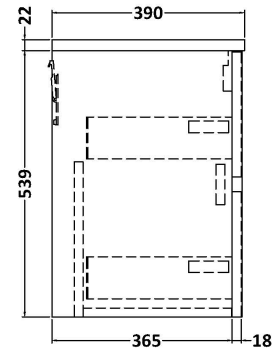

### Packaging Details

Barcode: 5056678455845

**Sales Code:** LCM600

**Description:** Laminate Worktop 605X390x22mm

**Product Dimensions**

Height (mm):	22
Width (mm):	605
Depth (mm):	390
Nett Weight (kg):	2

**Packaging Dimensions**

Height (mm):	25
Width (mm):	610
Depth (mm):	455
Gross Weight (kg):	2

**Packaging Data**

Box Colour:	Brown Cardboard Box
Box Qty:	1
Label Size:	100 x 50
Label Colour:	White Label
Label Qty:	1

### Product Dimensions

Height (mm):	539
Width (mm):	600
Depth (mm):	385
Nett Weight (kg):	22.5

### Packaging Dimensions

Height (mm):	560
Width (mm):	620
Depth (mm):	405
Gross Weight (kg):	23