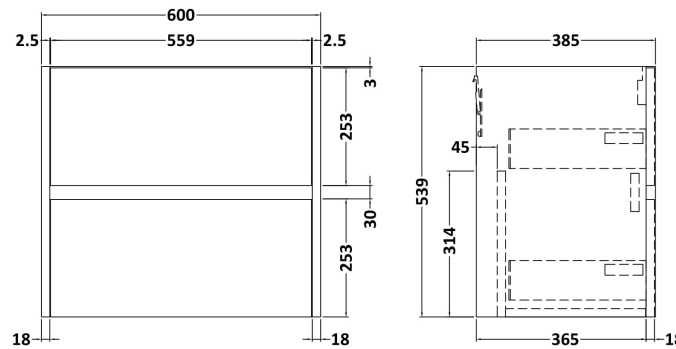

### Packaging Details

Barcode: 5056678455845

**Sales Code:** LCM600

**Description:** Laminate Worktop 605X390x22mm

**Product Dimensions**

Height (mm):	22
Width (mm):	605
Depth (mm):	390
Nett Weight (kg):	2

**Packaging Dimensions**

Height (mm):	25
Width (mm):	610
Depth (mm):	455
Gross Weight (kg):	2

**Packaging Data**

Box Colour:	Brown Cardboard Box
Box Qty:	1
Label Size:	100 x 50
Label Colour:	White Label
Label Qty:	1

### Product Dimensions

Height (mm):	539
Width (mm):	600
Depth (mm):	385
Nett Weight (kg):	22.5

### Packaging Dimensions

Height (mm):	560
Width (mm):	620
Depth (mm):	405
Gross Weight (kg):	23