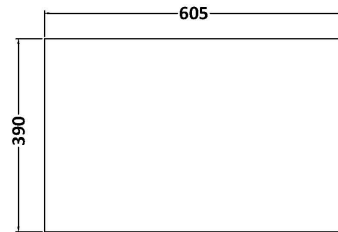

### Packaging Details

Barcode: 5056678455845

**Sales Code:** LCM600

**Description:** Laminate Worktop 605X390x22mm

**Product Dimensions**

Height (mm):	22
Width (mm):	605
Depth (mm):	390
Nett Weight (kg):	2

**Packaging Dimensions**

Height (mm):	25
Width (mm):	610
Depth (mm):	455
Gross Weight (kg):	2

**Packaging Data**

Box Colour:	Brown Cardboard Box
Box Qty:	1
Label Size:	100 x 50
Label Colour:	White Label
Label Qty:	1

### Product Dimensions

Height (mm):	539
Width (mm):	600
Depth (mm):	385
Nett Weight (kg):	22.5

### Packaging Dimensions

Height (mm):	560
Width (mm):	620
Depth (mm):	405
Gross Weight (kg):	23