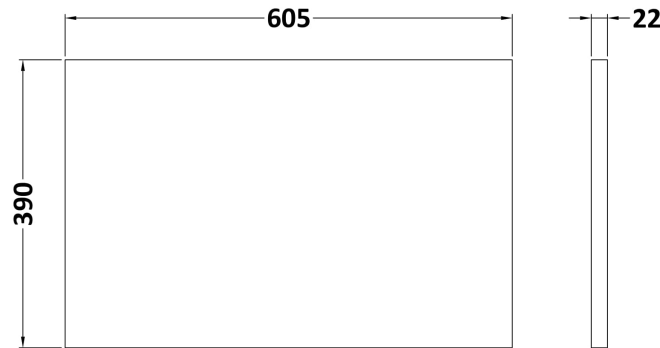

### Packaging Details

Barcode: 5056678455845

**Sales Code:** LCM600

**Description:** Laminate Worktop 605X390x22mm

**Product Dimensions**

Height (mm):	22
Width (mm):	605
Depth (mm):	390
Nett Weight (kg):	2

**Packaging Dimensions**

Height (mm):	25
Width (mm):	610
Depth (mm):	455
Gross Weight (kg):	2

**Packaging Data**

Box Colour:	Brown Cardboard Box
Box Qty:	1
Label Size:	100 x 50
Label Colour:	White Label
Label Qty:	1

### Product Dimensions

Height (mm):	539
Width (mm):	600
Depth (mm):	385
Nett Weight (kg):	22.5

### Packaging Dimensions

Height (mm):	560
Width (mm):	620
Depth (mm):	405
Gross Weight (kg):	23