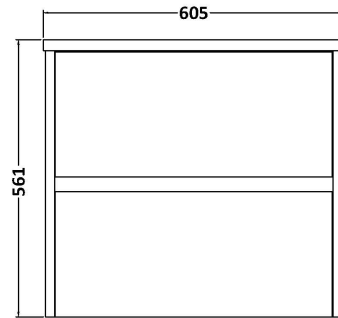

### Packaging Details

Barcode: 5056678455845

**Sales Code:** LCM600

**Description:** Laminate Worktop 605X390x22mm

**Product Dimensions**

Height (mm):	22
Width (mm):	605
Depth (mm):	390
Nett Weight (kg):	2

**Packaging Dimensions**

Height (mm):	25
Width (mm):	610
Depth (mm):	455
Gross Weight (kg):	2

**Packaging Data**

Box Colour:	Brown Cardboard Box
Box Qty:	1
Label Size:	100 x 50
Label Colour:	White Label
Label Qty:	1

### Product Dimensions

Height (mm):	539
Width (mm):	600
Depth (mm):	385
Nett Weight (kg):	22.5

### Packaging Dimensions

Height (mm):	560
Width (mm):	620
Depth (mm):	405
Gross Weight (kg):	23