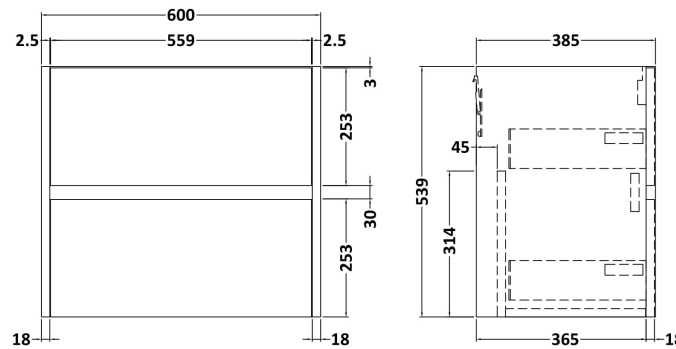

Packaging Dimensions

Height (mm):	25
Width (mm):	1215
Depth (mm):	455
Gross Weight (kg):	5

Packaging Data

Box Colour:	Brown Cardboard Box
Box Qty:	1
Label Size:	100 x 50
Label Colour:	White Label
Label Qty:	1

Outer Box Dimensions (If Applicable)

Height (mm):	
Width (mm):	
Depth (mm):	
Gross Weight (kg):	
Barcode:	5056678449929

Product Details

Country of Origin:	United Kingdom
Fitting Instruction:	No
CE & UKCA:	N/A
FSC Certified Materials:	Yes
Colour:	Sparkling Black
Construction Method:	Not Applicable
Construction Type:	Not Applicable
Cabinet Finish:	Not Applicable
Fascia Finish:	MFC Laminated
Cabinet Thickness (mm):	
Fascia Thickness (mm):	22
Drawer Included:	No
Drawer Type:	Not Applicable
No of Shelves:	0
Hinge Type:	Not Applicable
Hinge Included:	No
Adjustable Legs:	No, Not Required
Fixings Included:	No
Handle Style:	Not Applicable
Waste Shroud:	Not Applicable
Handle Included:	No
Handle Type:	Not Applicable

Sales Code: NPH2224

Description: 600 W/H 2-Drawer Unit (385 Deep)

Product Dimensions

Height (mm):	539
Width (mm):	600
Depth (mm):	385
Nett Weight (kg):	22.5

Packaging Dimensions

Height (mm):	560
Width (mm):	620
Depth (mm):	405
Gross Weight (kg):	23

Packaging Data

Box Colour:	Brown Cardboard Box
Box Qty:	1
Label Size:	100 x 50
Label Colour:	White Label
Label Qty:	2

Outer Box Dimensions (If Applicable)

Height (mm):	
Width (mm):	
Depth (mm):	
Gross Weight (kg):	
Barcode:	5056462696423