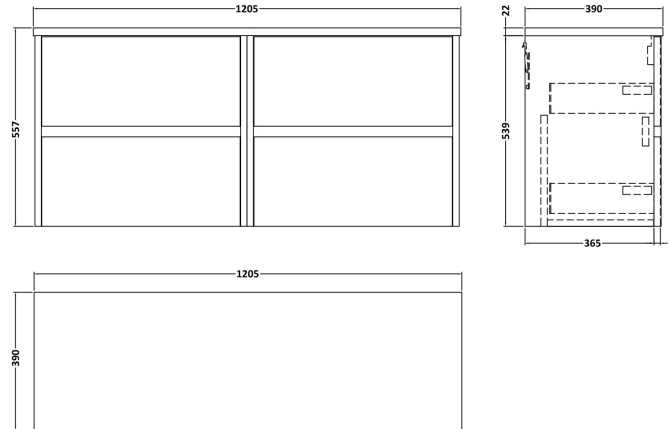

Sales Code: HAV2204LSB2

Description: 1200 W/H 4-Drawer Unit & Laminate Top

Packaging Details

Barcode: 5056678458105

Sales Code: LSB1200

Description: Laminate Worktop 1205X390x22mm

Product Dimensions

Height (mm):	22
Width (mm):	1205
Depth (mm):	390
Nett Weight (kg):	5

Packaging Dimensions

Height (mm):	25
Width (mm):	1215
Depth (mm):	455
Gross Weight (kg):	5

Packaging Data

Box Colour:	Brown Cardboard Box
Box Qty:	1
Label Size:	100 x 50
Label Colour:	White Label
Label Qty:	1

Sales Code: NPH2224

Description: 600 W/H 2-Drawer Unit (385 Deep)

Product Dimensions

Height (mm):	539
Width (mm):	600
Depth (mm):	385
Nett Weight (kg):	22.5

Packaging Dimensions

Height (mm):	560
Width (mm):	620
Depth (mm):	405
Gross Weight (kg):	23

Packaging Data

Box Colour:	Brown Cardboard Box
Box Qty:	1
Label Size:	100 x 50
Label Colour:	White Label
Label Qty:	2

Outer Box Dimensions (If Applicable)

Height (mm):	
Width (mm):	
Depth (mm):	
Gross Weight (kg):	
Barcode:	5056462696423