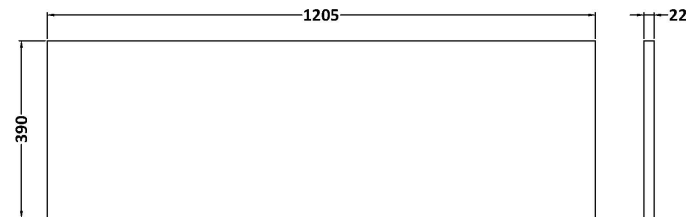

Sales Code: HAV2204LSB2

Description: 1200 W/H 4-Drawer Unit & Laminate Top

Packaging Details

Barcode: 5056678458105

Sales Code: LSB1200

Description: Laminate Worktop 1205X390x22mm

Product Dimensions

Height (mm):	22
Width (mm):	1205
Depth (mm):	390
Nett Weight (kg):	5

Packaging Dimensions

Height (mm):	25
Width (mm):	1215
Depth (mm):	455
Gross Weight (kg):	5

Packaging Data

Box Colour:	Brown Cardboard Box
Box Qty:	1
Label Size:	100 x 50
Label Colour:	White Label
Label Qty:	1

Sales Code: NPH2224

Description: 600 W/H 2-Drawer Unit (385 Deep)

Product Dimensions

Height (mm):	539
Width (mm):	600
Depth (mm):	385
Nett Weight (kg):	22.5

Packaging Dimensions

Height (mm):	560
Width (mm):	620
Depth (mm):	405
Gross Weight (kg):	23

Packaging Data

Box Colour:	Brown Cardboard Box
Box Qty:	1
Label Size:	100 x 50
Label Colour:	White Label
Label Qty:	2

Outer Box Dimensions (If Applicable)

Height (mm):	
Width (mm):	
Depth (mm):	
Gross Weight (kg):	
Barcode:	5056462696423