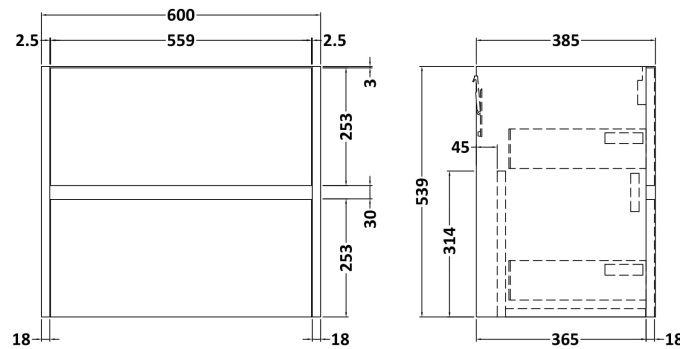

Height (mm):	22
Width (mm):	1205
Depth (mm):	390
Nett Weight (kg):	5

**Packaging Dimensions**

Height (mm):	25
Width (mm):	1215
Depth (mm):	455
Gross Weight (kg):	5

**Packaging Data**

Box Colour:	Brown Cardboard Box
Box Qty:	1
Label Size:	100 x 50
Label Colour:	White Label
Label Qty:	1

**Outer Box Dimensions (If Applicable)**

Height (mm):	
Width (mm):	
Depth (mm):	
Gross Weight (kg):	
Barcode:	5056678449905

**Product Details**

Country of Origin:	United Kingdom
Fitting Instruction:	No
CE & UKCA:	N/A
FSC Certified Materials:	Yes
Colour:	Sparkling White
Construction Method:	Not Applicable
Construction Type:	Not Applicable
Cabinet Finish:	Not Applicable
Fascia Finish:	MFC Laminated
Cabinet Thickness (mm):	
Fascia Thickness (mm):	22
Drawer Included:	No
Drawer Type:	Not Applicable
No of Shelves:	0
Hinge Type:	Not Applicable
Hinge Included:	No
Adjustable Legs:	No, Not Required
Fixings Included:	No
Handle Style:	Not Applicable
Waste Shroud:	Not Applicable
Handle Included:	No
Handle Type:	Not Applicable

### Product Dimensions

Height (mm):	539
Width (mm):	600
Depth (mm):	385
Nett Weight (kg):	22.5

### Packaging Dimensions

Height (mm):	560
Width (mm):	620
Depth (mm):	405
Gross Weight (kg):	23