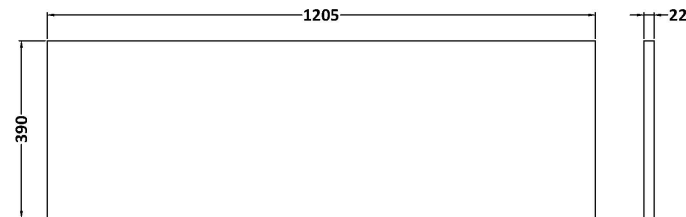

**Sales Code:** HAV2204LSW2

**Description:** 1200 W/H 4-Drawer Unit & Laminate Top

**Packaging Details**

Barcode: 5056678458112

Sales Code: LSW1200

Description: Laminate Worktop 1205X390x22mm

**Product Dimensions**

Height (mm):	22
Width (mm):	1205
Depth (mm):	390
Nett Weight (kg):	5

**Packaging Dimensions**

Height (mm):	25
Width (mm):	1215
Depth (mm):	455
Gross Weight (kg):	5

**Packaging Data**

Box Colour:	Brown Cardboard Box
Box Qty:	1
Label Size:	100 x 50
Label Colour:	White Label
Label Qty:	1

### Product Dimensions

Height (mm):	539
Width (mm):	600
Depth (mm):	385
Nett Weight (kg):	22.5

### Packaging Dimensions

Height (mm):	560
Width (mm):	620
Depth (mm):	405
Gross Weight (kg):	23