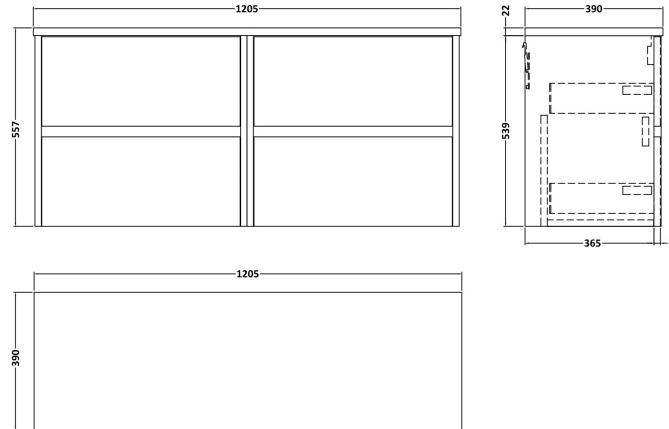

**Sales Code:** HAV2204LSW2

**Description:** 1200 W/H 4-Drawer Unit & Laminate Top

**Packaging Details**

Barcode: 5056678458112

Sales Code: LSW1200

Description: Laminate Worktop 1205X390x22mm

**Product Dimensions**

Height (mm):	22
Width (mm):	1205
Depth (mm):	390
Nett Weight (kg):	5

**Packaging Dimensions**

Height (mm):	25
Width (mm):	1215
Depth (mm):	455
Gross Weight (kg):	5

**Packaging Data**

Box Colour:	Brown Cardboard Box
Box Qty:	1
Label Size:	100 x 50
Label Colour:	White Label
Label Qty:	1

### Product Dimensions

Height (mm):	539
Width (mm):	600
Depth (mm):	385
Nett Weight (kg):	22.5

### Packaging Dimensions

Height (mm):	560
Width (mm):	620
Depth (mm):	405
Gross Weight (kg):	23