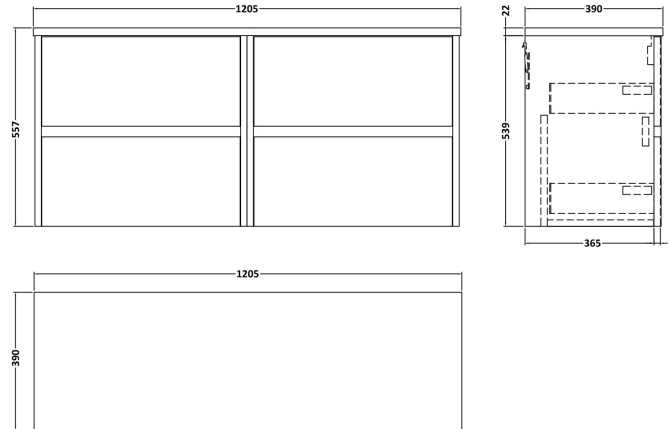

**Sales Code:** HAV2204LSW2

**Description:** 1200 W/H 4-Drawer Unit & Laminate Top

**Packaging Details**

Barcode: 5056678458112

**Sales Code:** LSW1200

**Description:** Laminate Worktop 1205X390x22mm

**Product Dimensions**

Height (mm):	22
Width (mm):	1205
Depth (mm):	390
Nett Weight (kg):	5

**Packaging Dimensions**

Height (mm):	25
Width (mm):	1215
Depth (mm):	455
Gross Weight (kg):	5

**Packaging Data**

Box Colour:	Brown Cardboard Box
Box Qty:	1
Label Size:	100 x 50
Label Colour:	White Label
Label Qty:	1

### Product Dimensions

Height (mm):	539
Width (mm):	600
Depth (mm):	385
Nett Weight (kg):	22.5

### Packaging Dimensions

Height (mm):	560
Width (mm):	620
Depth (mm):	405
Gross Weight (kg):	23