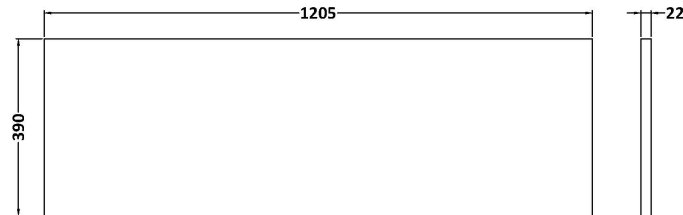

**Sales Code:** HAV2204LSW2

**Description:** 1200 W/H 4-Drawer Unit & Laminate Top

**Packaging Details**

Barcode: 5056678458112

**Sales Code:** LSW1200

**Description:** Laminate Worktop 1205X390x22mm

**Product Dimensions**

Height (mm):	22
Width (mm):	1205
Depth (mm):	390
Nett Weight (kg):	5

**Packaging Dimensions**

Height (mm):	25
Width (mm):	1215
Depth (mm):	455
Gross Weight (kg):	5

**Packaging Data**

Box Colour:	Brown Cardboard Box
Box Qty:	1
Label Size:	100 x 50
Label Colour:	White Label
Label Qty:	1

### Product Dimensions

Height (mm):	539
Width (mm):	600
Depth (mm):	385
Nett Weight (kg):	22.5

### Packaging Dimensions

Height (mm):	560
Width (mm):	620
Depth (mm):	405
Gross Weight (kg):	23