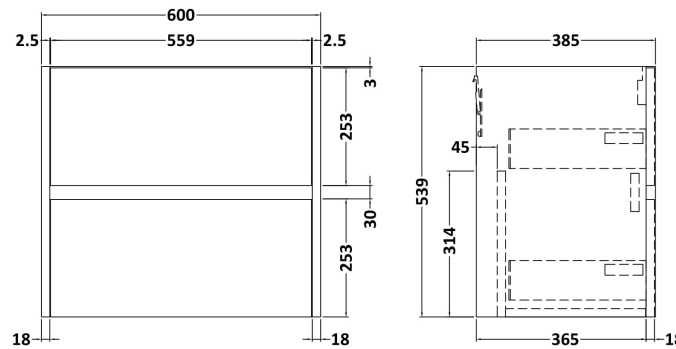

Height (mm):	22
Width (mm):	1205
Depth (mm):	390
Nett Weight (kg):	5

**Packaging Dimensions**

Height (mm):	25
Width (mm):	1215
Depth (mm):	455
Gross Weight (kg):	5

**Packaging Data**

Box Colour:	Brown Cardboard Box
Box Qty:	1
Label Size:	100 x 50
Label Colour:	White Label
Label Qty:	1

**Outer Box Dimensions (If Applicable)**

Height (mm):	
Width (mm):	
Depth (mm):	
Gross Weight (kg):	
Barcode:	5056678449905

**Product Details**

Country of Origin:	United Kingdom
Fitting Instruction:	No
CE & UKCA:	N/A
FSC Certified Materials:	Yes
Colour:	Sparkling White
Construction Method:	Not Applicable
Construction Type:	Not Applicable
Cabinet Finish:	Not Applicable
Fascia Finish:	MFC Laminated
Cabinet Thickness (mm):	
Fascia Thickness (mm):	22
Drawer Included:	No
Drawer Type:	Not Applicable
No of Shelves:	0
Hinge Type:	Not Applicable
Hinge Included:	No
Adjustable Legs:	No, Not Required
Fixings Included:	No
Handle Style:	Not Applicable
Waste Shroud:	Not Applicable
Handle Included:	No
Handle Type:	Not Applicable

### Product Dimensions

Height (mm):	539
Width (mm):	600
Depth (mm):	385
Nett Weight (kg):	22.5

### Packaging Dimensions

Height (mm):	560
Width (mm):	620
Depth (mm):	405
Gross Weight (kg):	23