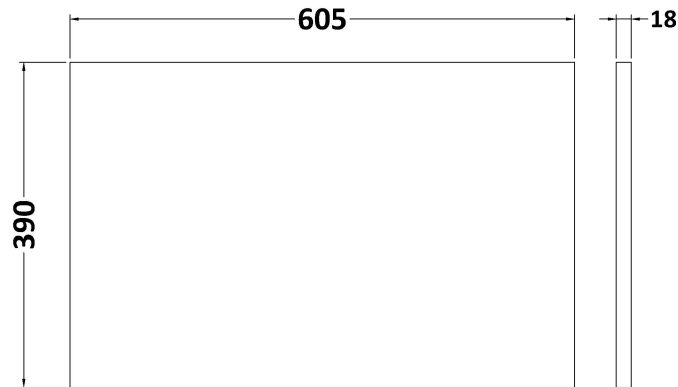

### Product Dimensions

Height (mm):	539
Width (mm):	600
Depth (mm):	385
Nett Weight (kg):	22.5

### Packaging Dimensions

Height (mm):	560
Width (mm):	620
Depth (mm):	405
Gross Weight (kg):	23

### Outer Box Dimensions (If Applicable)

Height (mm):	
Width (mm):	
Depth (mm):	
Gross Weight (kg):	
Barcode:	5056462696423

**Sales Code:** MWD2260

**Description:** 600 Worktop (605X390x18mm)

**Product Dimensions**

Height (mm):	18
Width (mm):	605
Depth (mm):	390
Nett Weight (kg):	2.5

**Packaging Dimensions**

Height (mm):	25
Width (mm):	625
Depth (mm):	410
Gross Weight (kg):	3