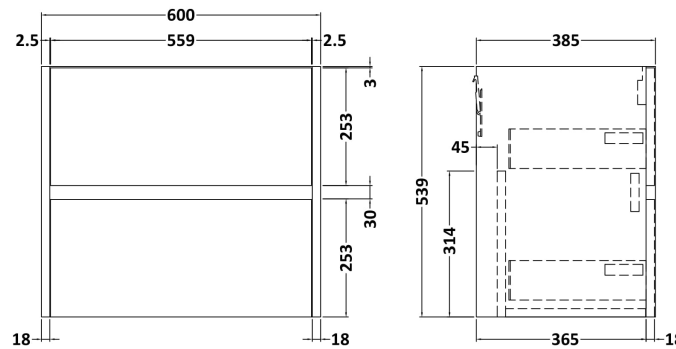

### Product Dimensions

Height (mm):	539
Width (mm):	600
Depth (mm):	385
Nett Weight (kg):	22.5

### Packaging Dimensions

Height (mm):	560
Width (mm):	620
Depth (mm):	405
Gross Weight (kg):	23

### Outer Box Dimensions (If Applicable)

Height (mm):	
Width (mm):	
Depth (mm):	
Gross Weight (kg):	
Barcode:	5056462696423

**Sales Code:** MWD2260

**Description:** 600 Worktop (605X390x18mm)

**Product Dimensions**

Height (mm):	18
Width (mm):	605
Depth (mm):	390
Nett Weight (kg):	2.5

**Packaging Dimensions**

Height (mm):	25
Width (mm):	625
Depth (mm):	410
Gross Weight (kg):	3