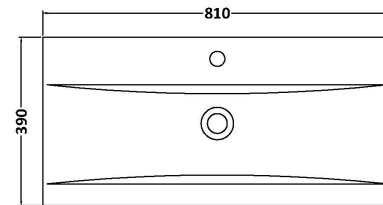

Sales Code: HAV2206A

Description: 800 W/H 2-Drawer Unit & Basin 1

Packaging Details

Barcode: 5056462646503

Sales Code: NPH2226

Description: 800 W/H 2-Drawer Unit (385 Deep)

Product Dimensions

Height (mm):	539
Width (mm):	800
Depth (mm):	385
Nett Weight (kg):	24.5

Packaging Dimensions

Height (mm):	560
Width (mm):	820
Depth (mm):	405
Gross Weight (kg):	25

Packaging Data

Box Colour:	Brown Cardboard Box
Box Qty:	1
Label Size:	100 x 50
Label Colour:	White Label
Label Qty:	2

Outer Box Dimensions (If Applicable)

Height (mm):	
Width (mm):	
Depth (mm):	
Gross Weight (kg):	
Barcode:	5056462696522

Product Details

Country of Origin:	United Kingdom
Fitting Instruction:	No
CE & UKCA:	N/A
FSC Certified Materials:	Yes
Colour:	Graphite Grey Woodgrain
Construction Method:	Cam & Wood Dowel
Construction Type:	Rigid
Cabinet Finish:	MFC Textured Woodgrain
Fascia Finish:	MFC Textured Woodgrain
Cabinet Thickness (mm):	18
Fascia Thickness (mm):	18
Drawer Included:	Yes
Drawer Type:	80mm High Metal S/C Inc Galler
No of Shelves:	0
Hinge Type:	Not Applicable
Hinge Included:	No
Adjustable Legs:	No
Fixings Included:	Yes
Handle Style:	Not Applicable
Waste Shroud:	Yes
Handle Included:	No, Not Required
Handle Type:	Handleless

Sales Code: NVM015

Description: 800 Mid Edged Basin 1 Th

Product Dimensions

Height (mm):	180
Width (mm):	810
Depth (mm):	390
Nett Weight (kg):	15

Packaging Dimensions

Height (mm):	210
Width (mm):	410
Depth (mm):	830
Gross Weight (kg):	15