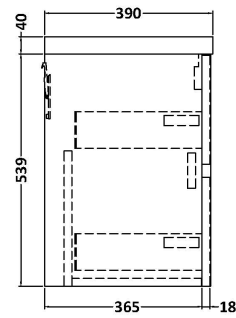

Sales Code: HAV2206A

Description: 800 W/H 2-Drawer Unit & Basin 1

Packaging Details

Barcode: 5056462646503

Sales Code: NPH2226

Description: 800 W/H 2-Drawer Unit (385 Deep)

Product Dimensions

Height (mm):	539
Width (mm):	800
Depth (mm):	385
Nett Weight (kg):	24.5

Packaging Dimensions

Height (mm):	560
Width (mm):	820
Depth (mm):	405
Gross Weight (kg):	25

Packaging Data

Box Colour:	Brown Cardboard Box
Box Qty:	1
Label Size:	100 x 50
Label Colour:	White Label
Label Qty:	2

Sales Code: NVM015

Description: 800 Mid Edged Basin 1 Th

Product Dimensions

Height (mm):	180
Width (mm):	810
Depth (mm):	390
Nett Weight (kg):	15

Packaging Dimensions

Height (mm):	210
Width (mm):	410
Depth (mm):	830
Gross Weight (kg):	15

Packaging Data

Box Colour:	Brown Cardboard Box
Box Qty:	1
Label Size:	100 x 50
Label Colour:	White Label
Label Qty:	2

Outer Box Dimensions (If Applicable)

Height (mm):	
Width (mm):	
Depth (mm):	
Gross Weight (kg):	
Barcode:	5055369043422