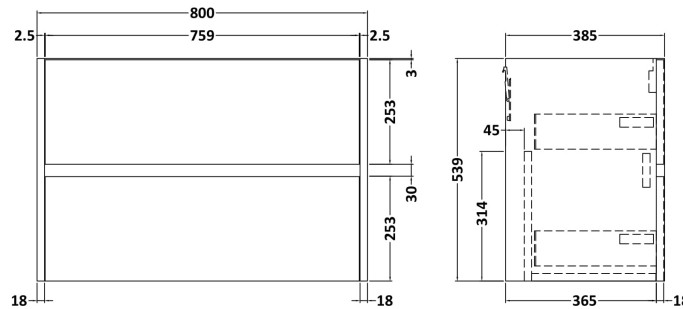

Sales Code: HAV2206A

Description: 800 W/H 2-Drawer Unit & Basin 1

Packaging Details

Barcode: 5056462646503

Sales Code: NPH2226

Description: 800 W/H 2-Drawer Unit (385 Deep)

Product Dimensions

Height (mm):	539
Width (mm):	800
Depth (mm):	385
Nett Weight (kg):	24.5

Packaging Dimensions

Height (mm):	560
Width (mm):	820
Depth (mm):	405
Gross Weight (kg):	25

Packaging Data

Box Colour:	Brown Cardboard Box
Box Qty:	1
Label Size:	100 x 50
Label Colour:	White Label
Label Qty:	2

Sales Code: NVM015

Description: 800 Mid Edged Basin 1 Th

Product Dimensions

Height (mm):	180
Width (mm):	810
Depth (mm):	390
Nett Weight (kg):	15

Packaging Dimensions

Height (mm):	210
Width (mm):	410
Depth (mm):	830
Gross Weight (kg):	15

Packaging Data

Box Colour:	Brown Cardboard Box
Box Qty:	1
Label Size:	100 x 50
Label Colour:	White Label
Label Qty:	2

Outer Box Dimensions (If Applicable)

Height (mm):	
Width (mm):	
Depth (mm):	
Gross Weight (kg):	
Barcode:	5055369043422