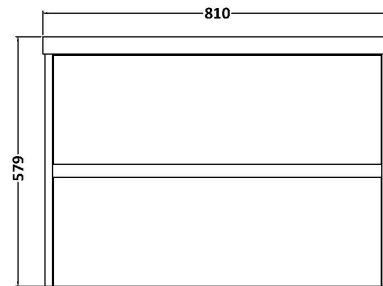

Sales Code: HAV2206A

Description: 800 W/H 2-Drawer Unit & Basin 1

Packaging Details

Barcode: 5056462646503

Sales Code: NPH2226

Description: 800 W/H 2-Drawer Unit (385 Deep)

Product Dimensions

Height (mm):	539
Width (mm):	800
Depth (mm):	385
Nett Weight (kg):	24.5

Packaging Dimensions

Height (mm):	560
Width (mm):	820
Depth (mm):	405
Gross Weight (kg):	25

Packaging Data

Box Colour:	Brown Cardboard Box
Box Qty:	1
Label Size:	100 x 50
Label Colour:	White Label
Label Qty:	2

Sales Code: NVM015

Description: 800 Mid Edged Basin 1 Th

Product Dimensions

Height (mm):	180
Width (mm):	810
Depth (mm):	390
Nett Weight (kg):	15

Packaging Dimensions

Height (mm):	210
Width (mm):	410
Depth (mm):	830
Gross Weight (kg):	15

Packaging Data

Box Colour:	Brown Cardboard Box
Box Qty:	1
Label Size:	100 x 50
Label Colour:	White Label
Label Qty:	2

Outer Box Dimensions (If Applicable)

Height (mm):	
Width (mm):	
Depth (mm):	
Gross Weight (kg):	
Barcode:	5055369043422