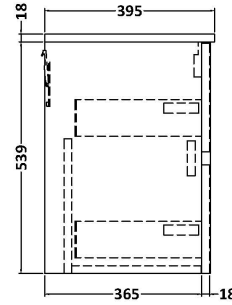

Sales Code: HAV2206B

Description: 800 W/H 2-Drawer Unit & Basin 2

Packaging Details

Barcode: 5056462649641

Sales Code: NPH2226

Description: 800 W/H 2-Drawer Unit (385 Deep)

Product Dimensions

Height (mm):	539
Width (mm):	800
Depth (mm):	385
Nett Weight (kg):	24.5

Packaging Dimensions

Height (mm):	560
Width (mm):	820
Depth (mm):	405
Gross Weight (kg):	25

Packaging Data

Box Colour:	Brown Cardboard Box
Box Qty:	1
Label Size:	100 x 50
Label Colour:	White Label
Label Qty:	2

Sales Code: NVM005

Description: Minimalist Basin 800mm

Product Dimensions

Height (mm):	170
Width (mm):	800
Depth (mm):	390
Nett Weight (kg):	16.9

Packaging Dimensions

Height (mm):	400
Width (mm):	820
Depth (mm):	200
Gross Weight (kg):	16.9

Packaging Data

Box Colour:	Brown Cardboard Box - Printed
Box Qty:	1
Label Size:	100 x 50
Label Colour:	White Label
Label Qty:	2

Outer Box Dimensions (If Applicable)

Height (mm):	
Width (mm):	
Depth (mm):	
Gross Weight (kg):	
Barcode:	5055146194675