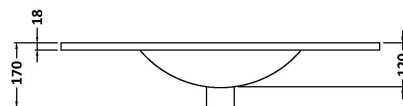

Packaging Dimensions

Height (mm):	560
Width (mm):	820
Depth (mm):	405
Gross Weight (kg):	25

Packaging Data

Box Colour:	Brown Cardboard Box
Box Qty:	1
Label Size:	100 x 50
Label Colour:	White Label
Label Qty:	2

Outer Box Dimensions (If Applicable)

Height (mm):	
Width (mm):	
Depth (mm):	
Gross Weight (kg):	
Barcode:	5056462696522

Product Details

Country of Origin:	United Kingdom
Fitting Instruction:	No
CE & UKCA:	N/A
FSC Certified Materials:	Yes
Colour:	Graphite Grey Woodgrain
Construction Method:	Cam & Wood Dowel
Construction Type:	Rigid
Cabinet Finish:	MFC Textured Woodgrain
Fascia Finish:	MFC Textured Woodgrain
Cabinet Thickness (mm):	18
Fascia Thickness (mm):	18
Drawer Included:	Yes
Drawer Type:	80mm High Metal S/C Inc Galler
No of Shelves:	0
Hinge Type:	Not Applicable
Hinge Included:	No
Adjustable Legs:	No
Fixings Included:	Yes
Handle Style:	Not Applicable
Waste Shroud:	Yes
Handle Included:	No, Not Required
Handle Type:	Handleless

Sales Code: NVM005

Description: Minimalist Basin 800mm

Product Dimensions

Height (mm):	170
Width (mm):	800
Depth (mm):	390
Nett Weight (kg):	16.9

Packaging Dimensions

Height (mm):	400
Width (mm):	820
Depth (mm):	200
Gross Weight (kg):	16.9

Packaging Data

Box Colour:	Brown Cardboard Box - Printed
Box Qty:	1
Label Size:	100 x 50
Label Colour:	White Label
Label Qty:	2

Outer Box Dimensions (If Applicable)

Height (mm):	
Width (mm):	
Depth (mm):	
Gross Weight (kg):	
Barcode:	5055146194675