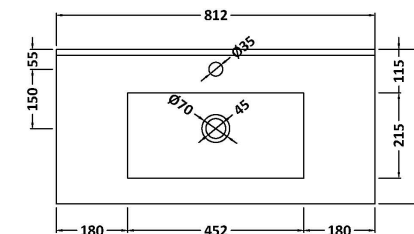

Packaging Dimensions

Height (mm):	560
Width (mm):	820
Depth (mm):	405
Gross Weight (kg):	25

Packaging Data

Box Colour:	Brown Cardboard Box
Box Qty:	1
Label Size:	100 x 50
Label Colour:	White Label
Label Qty:	2

Outer Box Dimensions (If Applicable)

Height (mm):	
Width (mm):	
Depth (mm):	
Gross Weight (kg):	
Barcode:	5056462696522

Product Details

Country of Origin:	United Kingdom
Fitting Instruction:	No
CE & UKCA:	N/A
FSC Certified Materials:	Yes
Colour:	Graphite Grey Woodgrain
Construction Method:	Cam & Wood Dowel
Construction Type:	Rigid
Cabinet Finish:	MFC Textured Woodgrain
Fascia Finish:	MFC Textured Woodgrain
Cabinet Thickness (mm):	18
Fascia Thickness (mm):	18
Drawer Included:	Yes
Drawer Type:	80mm High Metal S/C Inc Galler
No of Shelves:	0
Hinge Type:	Not Applicable
Hinge Included:	No
Adjustable Legs:	No
Fixings Included:	Yes
Handle Style:	Not Applicable
Waste Shroud:	Yes
Handle Included:	No, Not Required
Handle Type:	Handleless

Sales Code: NVM005

Description: Minimalist Basin 800mm

Product Dimensions

Height (mm):	170
Width (mm):	800
Depth (mm):	390
Nett Weight (kg):	16.9

Packaging Dimensions

Height (mm):	400
Width (mm):	820
Depth (mm):	200
Gross Weight (kg):	16.9

Packaging Data

Box Colour:	Brown Cardboard Box - Printed
Box Qty:	1
Label Size:	100 x 50
Label Colour:	White Label
Label Qty:	2

Outer Box Dimensions (If Applicable)

Height (mm):	
Width (mm):	
Depth (mm):	
Gross Weight (kg):	
Barcode:	5055146194675