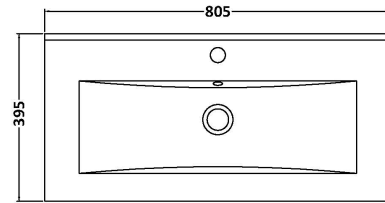

Sales Code: HAV2206B

Description: 800 W/H 2-Drawer Unit & Basin 2

Packaging Details

Barcode: 5056462649641

Sales Code: NPH2226

Description: 800 W/H 2-Drawer Unit (385 Deep)

Product Dimensions

Height (mm):	539
Width (mm):	800
Depth (mm):	385
Nett Weight (kg):	24.5

Packaging Dimensions

Height (mm):	560
Width (mm):	820
Depth (mm):	405
Gross Weight (kg):	25

Packaging Data

Box Colour:	Brown Cardboard Box
Box Qty:	1
Label Size:	100 x 50
Label Colour:	White Label
Label Qty:	2

Sales Code: NVM005

Description: Minimalist Basin 800mm

Product Dimensions

Height (mm):	170
Width (mm):	800
Depth (mm):	390
Nett Weight (kg):	16.9

Packaging Dimensions

Height (mm):	400
Width (mm):	820
Depth (mm):	200
Gross Weight (kg):	16.9

Packaging Data

Box Colour:	Brown Cardboard Box - Printed
Box Qty:	1
Label Size:	100 x 50
Label Colour:	White Label
Label Qty:	2

Outer Box Dimensions (If Applicable)

Height (mm):	
Width (mm):	
Depth (mm):	
Gross Weight (kg):	
Barcode:	5055146194675