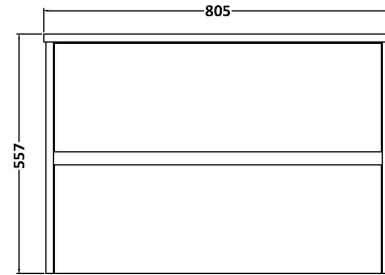

Sales Code: HAV2206B

Description: 800 W/H 2-Drawer Unit & Basin 2

Packaging Details

Barcode: 5056462649641

Sales Code: NPH2226

Description: 800 W/H 2-Drawer Unit (385 Deep)

Product Dimensions

Height (mm):	539
Width (mm):	800
Depth (mm):	385
Nett Weight (kg):	24.5

Packaging Dimensions

Height (mm):	560
Width (mm):	820
Depth (mm):	405
Gross Weight (kg):	25

Packaging Data

Box Colour:	Brown Cardboard Box
Box Qty:	1
Label Size:	100 x 50
Label Colour:	White Label
Label Qty:	2

Sales Code: NVM005

Description: Minimalist Basin 800mm

Product Dimensions

Height (mm):	170
Width (mm):	800
Depth (mm):	390
Nett Weight (kg):	16.9

Packaging Dimensions

Height (mm):	400
Width (mm):	820
Depth (mm):	200
Gross Weight (kg):	16.9

Packaging Data

Box Colour:	Brown Cardboard Box - Printed
Box Qty:	1
Label Size:	100 x 50
Label Colour:	White Label
Label Qty:	2

Outer Box Dimensions (If Applicable)

Height (mm):	
Width (mm):	
Depth (mm):	
Gross Weight (kg):	
Barcode:	5055146194675