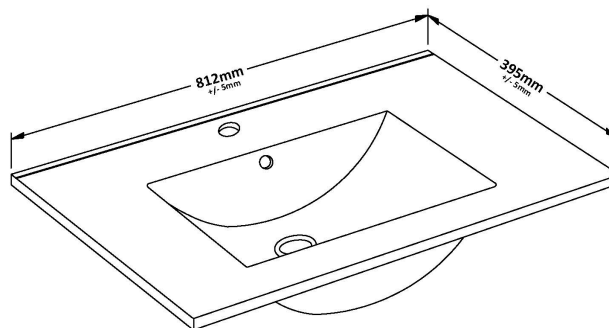

Packaging Dimensions

Height (mm):	560
Width (mm):	820
Depth (mm):	405
Gross Weight (kg):	25

Packaging Data

Box Colour:	Brown Cardboard Box
Box Qty:	1
Label Size:	100 x 50
Label Colour:	White Label
Label Qty:	2

Outer Box Dimensions (If Applicable)

Height (mm):	
Width (mm):	
Depth (mm):	
Gross Weight (kg):	
Barcode:	5056462696522

Product Details

Country of Origin:	United Kingdom
Fitting Instruction:	No
CE & UKCA:	N/A
FSC Certified Materials:	Yes
Colour:	Graphite Grey Woodgrain
Construction Method:	Cam & Wood Dowel
Construction Type:	Rigid
Cabinet Finish:	MFC Textured Woodgrain
Fascia Finish:	MFC Textured Woodgrain
Cabinet Thickness (mm):	18
Fascia Thickness (mm):	18
Drawer Included:	Yes
Drawer Type:	80mm High Metal S/C Inc Galler
No of Shelves:	0
Hinge Type:	Not Applicable
Hinge Included:	No
Adjustable Legs:	No
Fixings Included:	Yes
Handle Style:	Not Applicable
Waste Shroud:	Yes
Handle Included:	No, Not Required
Handle Type:	Handleless

Sales Code: NVM005

Description: Minimalist Basin 800mm

Product Dimensions

Height (mm):	170
Width (mm):	800
Depth (mm):	390
Nett Weight (kg):	16.9

Packaging Dimensions

Height (mm):	400
Width (mm):	820
Depth (mm):	200
Gross Weight (kg):	16.9

Packaging Data

Box Colour:	Brown Cardboard Box - Printed
Box Qty:	1
Label Size:	100 x 50
Label Colour:	White Label
Label Qty:	2

Outer Box Dimensions (If Applicable)

Height (mm):	
Width (mm):	
Depth (mm):	
Gross Weight (kg):	
Barcode:	5055146194675