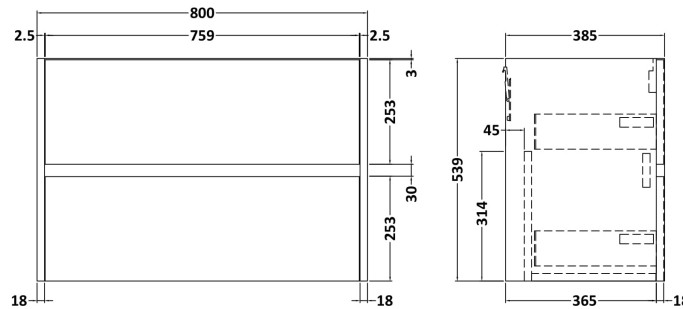

Sales Code: HAV2206B

Description: 800 W/H 2-Drawer Unit & Basin 2

Packaging Details

Barcode: 5056462649641

Sales Code: NPH2226

Description: 800 W/H 2-Drawer Unit (385 Deep)

Product Dimensions

Height (mm):	539
Width (mm):	800
Depth (mm):	385
Nett Weight (kg):	24.5

Packaging Dimensions

Height (mm):	560
Width (mm):	820
Depth (mm):	405
Gross Weight (kg):	25

Packaging Data

Box Colour:	Brown Cardboard Box
Box Qty:	1
Label Size:	100 x 50
Label Colour:	White Label
Label Qty:	2

Sales Code: NVM005

Description: Minimalist Basin 800mm

Product Dimensions

Height (mm):	170
Width (mm):	800
Depth (mm):	390
Nett Weight (kg):	16.9

Packaging Dimensions

Height (mm):	400
Width (mm):	820
Depth (mm):	200
Gross Weight (kg):	16.9

Packaging Data

Box Colour:	Brown Cardboard Box - Printed
Box Qty:	1
Label Size:	100 x 50
Label Colour:	White Label
Label Qty:	2

Outer Box Dimensions (If Applicable)

Height (mm):	
Width (mm):	
Depth (mm):	
Gross Weight (kg):	
Barcode:	5055146194675