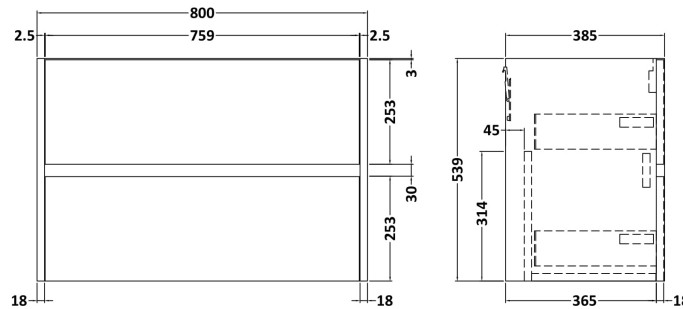

Sales Code: HAV2206D

Description: 800 W/H 2-Drawer Unit & Basin 3

Packaging Details

Barcode: 5056462650630

Sales Code: NPH2226

Description: 800 W/H 2-Drawer Unit (385 Deep)

Product Dimensions

Height (mm):	539
Width (mm):	800
Depth (mm):	385
Nett Weight (kg):	24.5

Packaging Dimensions

Height (mm):	560
Width (mm):	820
Depth (mm):	405
Gross Weight (kg):	25

Packaging Data

Box Colour:	Brown Cardboard Box
Box Qty:	1
Label Size:	100 x 50
Label Colour:	White Label
Label Qty:	2

Sales Code: NVM035

Description: 800 Thin Edged Basin 1Th

Product Dimensions

Height (mm):	170
Width (mm):	810
Depth (mm):	395
Nett Weight (kg):	14.5

Packaging Dimensions

Height (mm):	190
Width (mm):	830
Depth (mm):	415
Gross Weight (kg):	15

Packaging Data

Box Colour:	Brown Cardboard Box
Box Qty:	1
Label Size:	100 x 50
Label Colour:	White Label
Label Qty:	2

Outer Box Dimensions (If Applicable)

Height (mm):	
Width (mm):	
Depth (mm):	
Gross Weight (kg):	
Barcode:	5056211853435