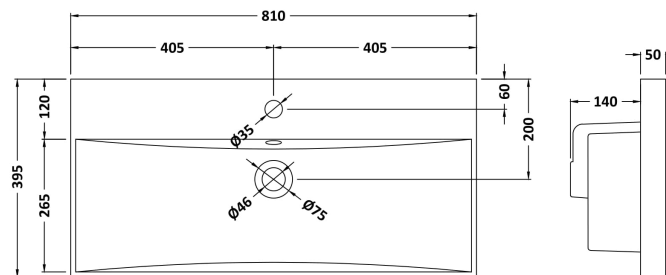

Packaging Dimensions

Height (mm):	560
Width (mm):	820
Depth (mm):	405
Gross Weight (kg):	25

Packaging Data

Box Colour:	Brown Cardboard Box
Box Qty:	1
Label Size:	100 x 50
Label Colour:	White Label
Label Qty:	2

Outer Box Dimensions (If Applicable)

Height (mm):	
Width (mm):	
Depth (mm):	
Gross Weight (kg):	
Barcode:	5056462696522

Product Details

Country of Origin:	United Kingdom
Fitting Instruction:	No
CE & UKCA:	N/A
FSC Certified Materials:	Yes
Colour:	Graphite Grey Woodgrain
Construction Method:	Cam & Wood Dowel
Construction Type:	Rigid
Cabinet Finish:	MFC Textured Woodgrain
Fascia Finish:	MFC Textured Woodgrain
Cabinet Thickness (mm):	18
Fascia Thickness (mm):	18
Drawer Included:	Yes
Drawer Type:	80mm High Metal S/C Inc Galler
No of Shelves:	0
Hinge Type:	Not Applicable
Hinge Included:	No
Adjustable Legs:	No
Fixings Included:	Yes
Handle Style:	Not Applicable
Waste Shroud:	Yes
Handle Included:	No, Not Required
Handle Type:	Handleless

Sales Code: NVM035

Description: 800 Thin Edged Basin 1Th

Product Dimensions

Height (mm):	170
Width (mm):	810
Depth (mm):	395
Nett Weight (kg):	14.5

Packaging Dimensions

Height (mm):	190
Width (mm):	830
Depth (mm):	415
Gross Weight (kg):	15

Packaging Data

Box Colour:	Brown Cardboard Box
Box Qty:	1
Label Size:	100 x 50
Label Colour:	White Label
Label Qty:	2

Outer Box Dimensions (If Applicable)

Height (mm):	
Width (mm):	
Depth (mm):	
Gross Weight (kg):	
Barcode:	5056211853435