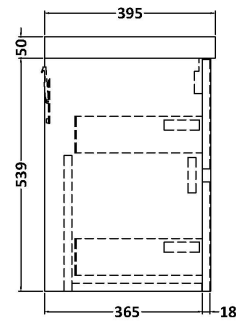

Sales Code: HAV2206D

Description: 800 W/H 2-Drawer Unit & Basin 3

Packaging Details

Barcode: 5056462650630

Sales Code: NPH2226

Description: 800 W/H 2-Drawer Unit (385 Deep)

Product Dimensions

Height (mm):	539
Width (mm):	800
Depth (mm):	385
Nett Weight (kg):	24.5

Packaging Dimensions

Height (mm):	560
Width (mm):	820
Depth (mm):	405
Gross Weight (kg):	25

Packaging Data

Box Colour:	Brown Cardboard Box
Box Qty:	1
Label Size:	100 x 50
Label Colour:	White Label
Label Qty:	2

Sales Code: NVM035

Description: 800 Thin Edged Basin 1Th

Product Dimensions

Height (mm):	170
Width (mm):	810
Depth (mm):	395
Nett Weight (kg):	14.5

Packaging Dimensions

Height (mm):	190
Width (mm):	830
Depth (mm):	415
Gross Weight (kg):	15

Packaging Data

Box Colour:	Brown Cardboard Box
Box Qty:	1
Label Size:	100 x 50
Label Colour:	White Label
Label Qty:	2

Outer Box Dimensions (If Applicable)

Height (mm):	
Width (mm):	
Depth (mm):	
Gross Weight (kg):	
Barcode:	5056211853435