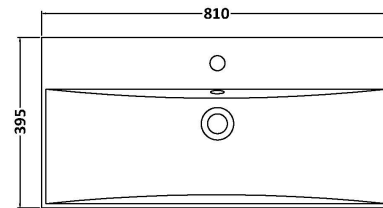

Sales Code: HAV2206D

Description: 800 W/H 2-Drawer Unit & Basin 3

Packaging Details

Barcode: 5056462650630

Sales Code: NPH2226

Description: 800 W/H 2-Drawer Unit (385 Deep)

Product Dimensions

Height (mm):	539
Width (mm):	800
Depth (mm):	385
Nett Weight (kg):	24.5

Packaging Dimensions

Height (mm):	560
Width (mm):	820
Depth (mm):	405
Gross Weight (kg):	25

Packaging Data

Box Colour:	Brown Cardboard Box
Box Qty:	1
Label Size:	100 x 50
Label Colour:	White Label
Label Qty:	2

Sales Code: NVM035

Description: 800 Thin Edged Basin 1Th

Product Dimensions

Height (mm):	170
Width (mm):	810
Depth (mm):	395
Nett Weight (kg):	14.5

Packaging Dimensions

Height (mm):	190
Width (mm):	830
Depth (mm):	415
Gross Weight (kg):	15

Packaging Data

Box Colour:	Brown Cardboard Box
Box Qty:	1
Label Size:	100 x 50
Label Colour:	White Label
Label Qty:	2

Outer Box Dimensions (If Applicable)

Height (mm):	
Width (mm):	
Depth (mm):	
Gross Weight (kg):	
Barcode:	5056211853435