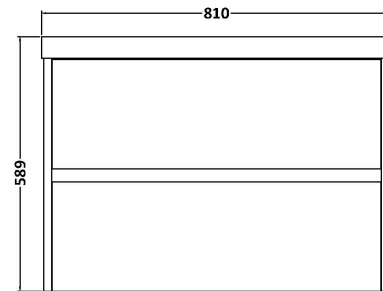

Sales Code: HAV2206D

Description: 800 W/H 2-Drawer Unit & Basin 3

Packaging Details

Barcode: 5056462650630

Sales Code: NPH2226

Description: 800 W/H 2-Drawer Unit (385 Deep)

Product Dimensions

Height (mm):	539
Width (mm):	800
Depth (mm):	385
Nett Weight (kg):	24.5

Packaging Dimensions

Height (mm):	560
Width (mm):	820
Depth (mm):	405
Gross Weight (kg):	25

Packaging Data

Box Colour:	Brown Cardboard Box
Box Qty:	1
Label Size:	100 x 50
Label Colour:	White Label
Label Qty:	2

Sales Code: NVM035

Description: 800 Thin Edged Basin 1Th

Product Dimensions

Height (mm):	170
Width (mm):	810
Depth (mm):	395
Nett Weight (kg):	14.5

Packaging Dimensions

Height (mm):	190
Width (mm):	830
Depth (mm):	415
Gross Weight (kg):	15

Packaging Data

Box Colour:	Brown Cardboard Box
Box Qty:	1
Label Size:	100 x 50
Label Colour:	White Label
Label Qty:	2

Outer Box Dimensions (If Applicable)

Height (mm):	
Width (mm):	
Depth (mm):	
Gross Weight (kg):	
Barcode:	5056211853435