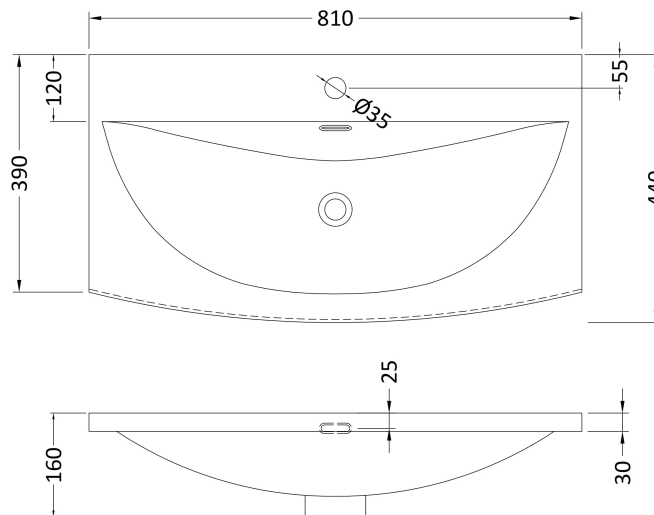

Packaging Dimensions

Height (mm):	560
Width (mm):	820
Depth (mm):	405
Gross Weight (kg):	25

Packaging Data

Box Colour:	Brown Cardboard Box
Box Qty:	1
Label Size:	100 x 50
Label Colour:	White Label
Label Qty:	2

Outer Box Dimensions (If Applicable)

Height (mm):	
Width (mm):	
Depth (mm):	
Gross Weight (kg):	
Barcode:	5056462696522

Product Details

Country of Origin:	United Kingdom
Fitting Instruction:	No
CE & UKCA:	N/A
FSC Certified Materials:	Yes
Colour:	Graphite Grey Woodgrain
Construction Method:	Cam & Wood Dowel
Construction Type:	Rigid
Cabinet Finish:	MFC Textured Woodgrain
Fascia Finish:	MFC Textured Woodgrain
Cabinet Thickness (mm):	18
Fascia Thickness (mm):	18
Drawer Included:	Yes
Drawer Type:	80mm High Metal S/C Inc Galler
No of Shelves:	0
Hinge Type:	Not Applicable
Hinge Included:	No
Adjustable Legs:	No
Fixings Included:	Yes
Handle Style:	Not Applicable
Waste Shroud:	Yes
Handle Included:	No, Not Required
Handle Type:	Handleless

Sales Code: NVM045

Description: 800 Curved Basin 1Th

Product Dimensions

Height (mm):	160
Width (mm):	810
Depth (mm):	440
Nett Weight (kg):	15

Packaging Dimensions

Height (mm):	190
Width (mm):	830
Depth (mm):	415
Gross Weight (kg):	15.5

Packaging Data

Box Colour:	Brown Cardboard Box
Box Qty:	1
Label Size:	100 x 50
Label Colour:	White Label
Label Qty:	2

Outer Box Dimensions (If Applicable)

Height (mm):	
Width (mm):	
Depth (mm):	
Gross Weight (kg):	
Barcode:	5056462620978