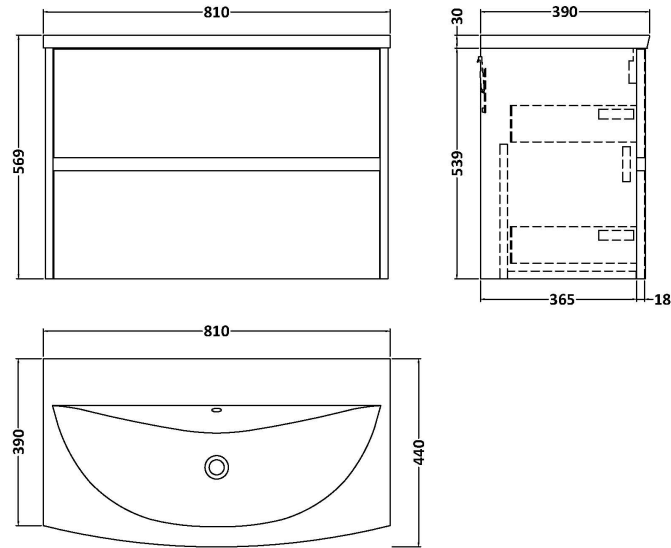

Sales Code: HAV2206G

Description: 800 W/H 2-Drawer Unit & Basin 4

Packaging Details

Barcode: 5056462650814

Sales Code: NPH2226

Description: 800 W/H 2-Drawer Unit (385 Deep)

Product Dimensions

Height (mm):	539
Width (mm):	800
Depth (mm):	385
Nett Weight (kg):	24.5

Packaging Dimensions

Height (mm):	560
Width (mm):	820
Depth (mm):	405
Gross Weight (kg):	25

Packaging Data

Box Colour:	Brown Cardboard Box
Box Qty:	1
Label Size:	100 x 50
Label Colour:	White Label
Label Qty:	2

Sales Code: NVM045

Description: 800 Curved Basin 1Th

Product Dimensions

Height (mm):	160
Width (mm):	810
Depth (mm):	440
Nett Weight (kg):	15

Packaging Dimensions

Height (mm):	190
Width (mm):	830
Depth (mm):	415
Gross Weight (kg):	15.5

Packaging Data

Box Colour:	Brown Cardboard Box
Box Qty:	1
Label Size:	100 x 50
Label Colour:	White Label
Label Qty:	2

Outer Box Dimensions (If Applicable)

Height (mm):	
Width (mm):	
Depth (mm):	
Gross Weight (kg):	
Barcode:	5056462620978