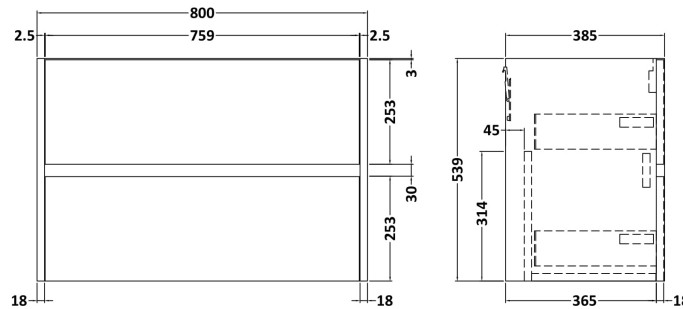

Sales Code: HAV2206G

Description: 800 W/H 2-Drawer Unit & Basin 4

Packaging Details

Barcode: 5056462650814

Sales Code: NPH2226

Description: 800 W/H 2-Drawer Unit (385 Deep)

Product Dimensions

Height (mm):	539
Width (mm):	800
Depth (mm):	385
Nett Weight (kg):	24.5

Packaging Dimensions

Height (mm):	560
Width (mm):	820
Depth (mm):	405
Gross Weight (kg):	25

Packaging Data

Box Colour:	Brown Cardboard Box
Box Qty:	1
Label Size:	100 x 50
Label Colour:	White Label
Label Qty:	2

Sales Code: NVM045

Description: 800 Curved Basin 1Th

Product Dimensions

Height (mm):	160
Width (mm):	810
Depth (mm):	440
Nett Weight (kg):	15

Packaging Dimensions

Height (mm):	190
Width (mm):	830
Depth (mm):	415
Gross Weight (kg):	15.5

Packaging Data

Box Colour:	Brown Cardboard Box
Box Qty:	1
Label Size:	100 x 50
Label Colour:	White Label
Label Qty:	2

Outer Box Dimensions (If Applicable)

Height (mm):	
Width (mm):	
Depth (mm):	
Gross Weight (kg):	
Barcode:	5056462620978