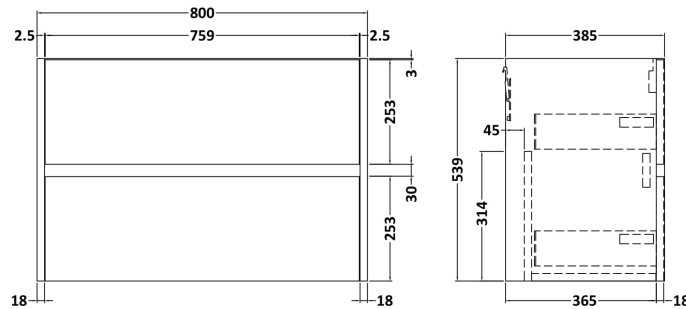

Packaging Dimensions

Height (mm):	25
Width (mm):	810
Depth (mm):	455
Gross Weight (kg):	2.75

Packaging Data

Box Colour:	Brown Cardboard Box
Box Qty:	1
Label Size:	100 x 50
Label Colour:	White Label
Label Qty:	1

Outer Box Dimensions (If Applicable)

Height (mm):	
Width (mm):	
Depth (mm):	
Gross Weight (kg):	
Barcode:	5056462624457

Product Details

Country of Origin:	United Kingdom
Fitting Instruction:	No
CE & UKCA:	N/A
FSC Certified Materials:	Yes
Colour:	Matt Carrera Marble
Construction Method:	Not Applicable
Construction Type:	Not Applicable
Cabinet Finish:	Not Applicable
Fascia Finish:	MFC Laminated
Cabinet Thickness (mm):	
Fascia Thickness (mm):	22
Drawer Included:	No
Drawer Type:	Not Applicable
No of Shelves:	0
Hinge Type:	Not Applicable
Hinge Included:	No
Adjustable Legs:	No, Not Required
Fixings Included:	No
Handle Style:	Not Applicable
Waste Shroud:	Not Applicable
Handle Included:	No
Handle Type:	Not Applicable

Sales Code: NPH2226

Description: 800 W/H 2-Drawer Unit (385 Deep)

Product Dimensions

Height (mm):	539
Width (mm):	800
Depth (mm):	385
Nett Weight (kg):	24.5

Packaging Dimensions

Height (mm):	560
Width (mm):	820
Depth (mm):	405
Gross Weight (kg):	25

Packaging Data

Box Colour:	Brown Cardboard Box
Box Qty:	1
Label Size:	100 x 50
Label Colour:	White Label
Label Qty:	2

Outer Box Dimensions (If Applicable)

Height (mm):	
Width (mm):	
Depth (mm):	
Gross Weight (kg):	
Barcode:	5056462696522