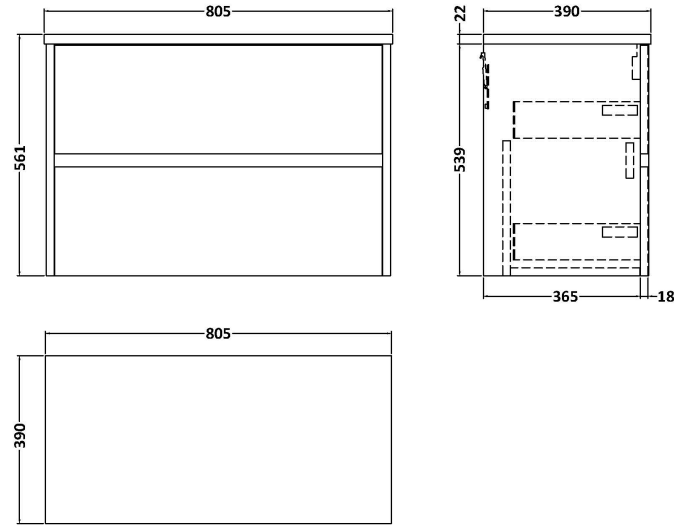

Sales Code: HAV2206LCM

Description: 800 W/H 2-Drawer Unit & Worktop

Packaging Details

Barcode: 5056678455852

Sales Code: LCM800

Description: Laminate Worktop 805X390x22mm

Product Dimensions

Height (mm):	22
Width (mm):	805
Depth (mm):	390
Nett Weight (kg):	2.75

Packaging Dimensions

Height (mm):	25
Width (mm):	810
Depth (mm):	455
Gross Weight (kg):	2.75

Packaging Data

Box Colour:	Brown Cardboard Box
Box Qty:	1
Label Size:	100 x 50
Label Colour:	White Label
Label Qty:	1

Sales Code: NPH2226

Description: 800 W/H 2-Drawer Unit (385 Deep)

Product Dimensions

Height (mm):	539
Width (mm):	800
Depth (mm):	385
Nett Weight (kg):	24.5

Packaging Dimensions

Height (mm):	560
Width (mm):	820
Depth (mm):	405
Gross Weight (kg):	25

Packaging Data

Box Colour:	Brown Cardboard Box
Box Qty:	1
Label Size:	100 x 50
Label Colour:	White Label
Label Qty:	2

Outer Box Dimensions (If Applicable)

Height (mm):	
Width (mm):	
Depth (mm):	
Gross Weight (kg):	
Barcode:	5056462696522