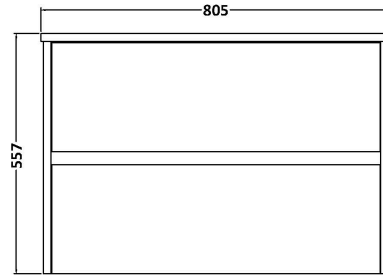

Sales Code: HAV2206W

Description: 800 W/H 2-Drawer Unit & Worktop

Packaging Details

Barcode: 5056462651057

Sales Code: NPH2226

Description: 800 W/H 2-Drawer Unit (385 Deep)

Product Dimensions

Height (mm):	539
Width (mm):	800
Depth (mm):	385
Nett Weight (kg):	24.5

Packaging Dimensions

Height (mm):	560
Width (mm):	820
Depth (mm):	405
Gross Weight (kg):	25

Packaging Data

Box Colour:	Brown Cardboard Box
Box Qty:	1
Label Size:	100 x 50
Label Colour:	White Label
Label Qty:	2

Outer Box Dimensions (If Applicable)

Height (mm):	
Width (mm):	
Depth (mm):	
Gross Weight (kg):	
Barcode:	5056462696522

Product Details

Country of Origin:	United Kingdom
Fitting Instruction:	No
CE & UKCA:	N/A
FSC Certified Materials:	Yes
Colour:	Graphite Grey Woodgrain
Construction Method:	Cam & Wood Dowel
Construction Type:	Rigid
Cabinet Finish:	MFC Textured Woodgrain
Fascia Finish:	MFC Textured Woodgrain
Cabinet Thickness (mm):	18
Fascia Thickness (mm):	18
Drawer Included:	Yes
Drawer Type:	80mm High Metal S/C Inc Galler
No of Shelves:	0
Hinge Type:	Not Applicable
Hinge Included:	No
Adjustable Legs:	No
Fixings Included:	Yes
Handle Style:	Not Applicable
Waste Shroud:	Yes
Handle Included:	No, Not Required
Handle Type:	Handleless

Sales Code: MWD2280

Description: 800 Worktop (805X390x18mm)

Product Dimensions

Height (mm):	18
Width (mm):	805
Depth (mm):	390
Nett Weight (kg):	3.5

Packaging Dimensions

Height (mm):	25
Width (mm):	825
Depth (mm):	410
Gross Weight (kg):	3.5