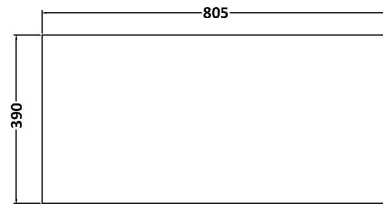

Sales Code: HAV2206W

Description: 800 W/H 2-Drawer Unit & Worktop

Packaging Details

Barcode: 5056462651057

Sales Code: NPH2226

Description: 800 W/H 2-Drawer Unit (385 Deep)

Product Dimensions

Height (mm):	539
Width (mm):	800
Depth (mm):	385
Nett Weight (kg):	24.5

Packaging Dimensions

Height (mm):	560
Width (mm):	820
Depth (mm):	405
Gross Weight (kg):	25

Packaging Data

Box Colour:	Brown Cardboard Box
Box Qty:	1
Label Size:	100 x 50
Label Colour:	White Label
Label Qty:	2

Outer Box Dimensions (If Applicable)

Height (mm):	
Width (mm):	
Depth (mm):	
Gross Weight (kg):	
Barcode:	5056462696522

Product Details

Country of Origin:	United Kingdom
Fitting Instruction:	No
CE & UKCA:	N/A
FSC Certified Materials:	Yes
Colour:	Graphite Grey Woodgrain
Construction Method:	Cam & Wood Dowel
Construction Type:	Rigid
Cabinet Finish:	MFC Textured Woodgrain
Fascia Finish:	MFC Textured Woodgrain
Cabinet Thickness (mm):	18
Fascia Thickness (mm):	18
Drawer Included:	Yes
Drawer Type:	80mm High Metal S/C Inc Galler
No of Shelves:	0
Hinge Type:	Not Applicable
Hinge Included:	No
Adjustable Legs:	No
Fixings Included:	Yes
Handle Style:	Not Applicable
Waste Shroud:	Yes
Handle Included:	No, Not Required
Handle Type:	Handleless

Sales Code: MWD2280

Description: 800 Worktop (805X390x18mm)

Product Dimensions

Height (mm):	18
Width (mm):	805
Depth (mm):	390
Nett Weight (kg):	3.5

Packaging Dimensions

Height (mm):	25
Width (mm):	825
Depth (mm):	410
Gross Weight (kg):	3.5