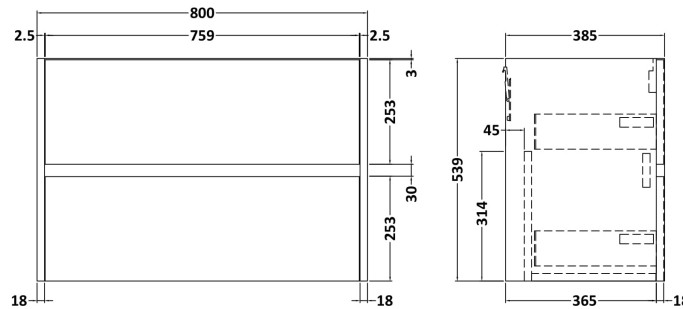

Sales Code: HAV2206W

Description: 800 W/H 2-Drawer Unit & Worktop

Packaging Details

Barcode: 5056462651057

Sales Code: NPH2226

Description: 800 W/H 2-Drawer Unit (385 Deep)

Product Dimensions

Height (mm):	539
Width (mm):	800
Depth (mm):	385
Nett Weight (kg):	24.5

Packaging Dimensions

Height (mm):	560
Width (mm):	820
Depth (mm):	405
Gross Weight (kg):	25

Packaging Data

Box Colour:	Brown Cardboard Box
Box Qty:	1
Label Size:	100 x 50
Label Colour:	White Label
Label Qty:	2

Sales Code: MWD2280

Description: 800 Worktop (805X390x18mm)

Product Dimensions

Height (mm):	18
Width (mm):	805
Depth (mm):	390
Nett Weight (kg):	3.5

Packaging Dimensions

Height (mm):	25
Width (mm):	825
Depth (mm):	410
Gross Weight (kg):	3.5

Packaging Data

Box Colour:	Brown Cardboard Box - Printed
Box Qty:	
Label Size:	x
Label Colour:	Not Applicable
Label Qty:	0

Outer Box Dimensions (If Applicable)

Height (mm):	
Width (mm):	
Depth (mm):	
Gross Weight (kg):	
Barcode:	5056462657516