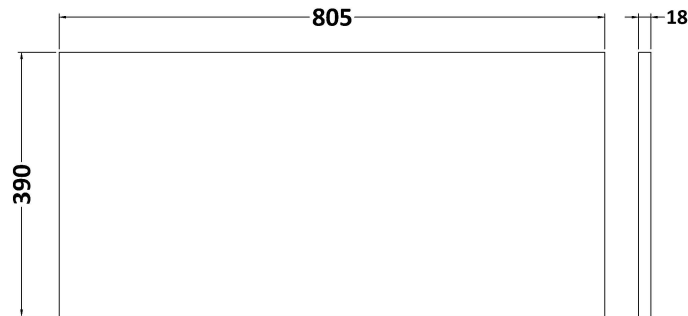

Packaging Dimensions

Height (mm):	560
Width (mm):	820
Depth (mm):	405
Gross Weight (kg):	25

Packaging Data

Box Colour:	Brown Cardboard Box
Box Qty:	1
Label Size:	100 x 50
Label Colour:	White Label
Label Qty:	2

Outer Box Dimensions (If Applicable)

Height (mm):	
Width (mm):	
Depth (mm):	
Gross Weight (kg):	
Barcode:	5056462696522

Product Details

Country of Origin:	United Kingdom
Fitting Instruction:	No
CE & UKCA:	N/A
FSC Certified Materials:	Yes
Colour:	Graphite Grey Woodgrain
Construction Method:	Cam & Wood Dowel
Construction Type:	Rigid
Cabinet Finish:	MFC Textured Woodgrain
Fascia Finish:	MFC Textured Woodgrain
Cabinet Thickness (mm):	18
Fascia Thickness (mm):	18
Drawer Included:	Yes
Drawer Type:	80mm High Metal S/C Inc Galler
No of Shelves:	0
Hinge Type:	Not Applicable
Hinge Included:	No
Adjustable Legs:	No
Fixings Included:	Yes
Handle Style:	Not Applicable
Waste Shroud:	Yes
Handle Included:	No, Not Required
Handle Type:	Handleless

Sales Code: MWD2280

Description: 800 Worktop (805X390x18mm)

Product Dimensions

Height (mm):	18
Width (mm):	805
Depth (mm):	390
Nett Weight (kg):	3.5

Packaging Dimensions

Height (mm):	25
Width (mm):	825
Depth (mm):	410
Gross Weight (kg):	3.5

Packaging Data

Box Colour:	Brown Cardboard Box - Printed
Box Qty:	
Label Size:	x
Label Colour:	Not Applicable
Label Qty:	0

Outer Box Dimensions (If Applicable)

Height (mm):	
Width (mm):	
Depth (mm):	
Gross Weight (kg):	
Barcode:	5056462657516