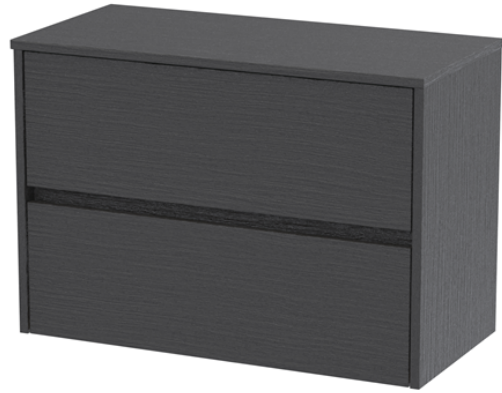

Sales Code: HAV2206W

Description: 800 W/H 2-Drawer Unit & Worktop

Packaging Details

Barcode: 5056462651057

Sales Code: NPH2226

Description: 800 W/H 2-Drawer Unit (385 Deep)

Product Dimensions

Height (mm):	539
Width (mm):	800
Depth (mm):	385
Nett Weight (kg):	24.5

Packaging Dimensions

Height (mm):	560
Width (mm):	820
Depth (mm):	405
Gross Weight (kg):	25

Packaging Data

Box Colour:	Brown Cardboard Box
Box Qty:	1
Label Size:	100 x 50
Label Colour:	White Label
Label Qty:	2

Outer Box Dimensions (If Applicable)

Height (mm):	
Width (mm):	
Depth (mm):	
Gross Weight (kg):	
Barcode:	5056462696522

Product Details

Country of Origin:	United Kingdom
Fitting Instruction:	No
CE & UKCA:	N/A
FSC Certified Materials:	Yes
Colour:	Graphite Grey Woodgrain
Construction Method:	Cam & Wood Dowel
Construction Type:	Rigid
Cabinet Finish:	MFC Textured Woodgrain
Fascia Finish:	MFC Textured Woodgrain
Cabinet Thickness (mm):	18
Fascia Thickness (mm):	18
Drawer Included:	Yes
Drawer Type:	80mm High Metal S/C Inc Galler
No of Shelves:	0
Hinge Type:	Not Applicable
Hinge Included:	No
Adjustable Legs:	No
Fixings Included:	Yes
Handle Style:	Not Applicable
Waste Shroud:	Yes
Handle Included:	No, Not Required
Handle Type:	Handleless

Sales Code: MWD2280

Description: 800 Worktop (805X390x18mm)

Product Dimensions

Height (mm):	18
Width (mm):	805
Depth (mm):	390
Nett Weight (kg):	3.5

Packaging Dimensions

Height (mm):	25
Width (mm):	825
Depth (mm):	410
Gross Weight (kg):	3.5