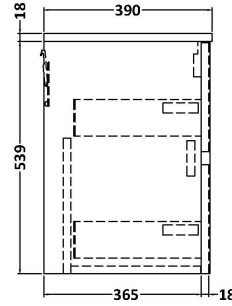

Sales Code: HAV2206W

Description: 800 W/H 2-Drawer Unit & Worktop

Packaging Details

Barcode: 5056462651057

Sales Code: NPH2226

Description: 800 W/H 2-Drawer Unit (385 Deep)

Product Dimensions

Height (mm):	539
Width (mm):	800
Depth (mm):	385
Nett Weight (kg):	24.5

Packaging Dimensions

Height (mm):	560
Width (mm):	820
Depth (mm):	405
Gross Weight (kg):	25

Packaging Data

Box Colour:	Brown Cardboard Box
Box Qty:	1
Label Size:	100 x 50
Label Colour:	White Label
Label Qty:	2

Outer Box Dimensions (If Applicable)

Height (mm):	
Width (mm):	
Depth (mm):	
Gross Weight (kg):	
Barcode:	5056462696522

Product Details

Country of Origin:	United Kingdom
Fitting Instruction:	No
CE & UKCA:	N/A
FSC Certified Materials:	Yes
Colour:	Graphite Grey Woodgrain
Construction Method:	Cam & Wood Dowel
Construction Type:	Rigid
Cabinet Finish:	MFC Textured Woodgrain
Fascia Finish:	MFC Textured Woodgrain
Cabinet Thickness (mm):	18
Fascia Thickness (mm):	18
Drawer Included:	Yes
Drawer Type:	80mm High Metal S/C Inc Galler
No of Shelves:	0
Hinge Type:	Not Applicable
Hinge Included:	No
Adjustable Legs:	No
Fixings Included:	Yes
Handle Style:	Not Applicable
Waste Shroud:	Yes
Handle Included:	No, Not Required
Handle Type:	Handleless

Sales Code: MWD2280

Description: 800 Worktop (805X390x18mm)

Product Dimensions

Height (mm):	18
Width (mm):	805
Depth (mm):	390
Nett Weight (kg):	3.5

Packaging Dimensions

Height (mm):	25
Width (mm):	825
Depth (mm):	410
Gross Weight (kg):	3.5