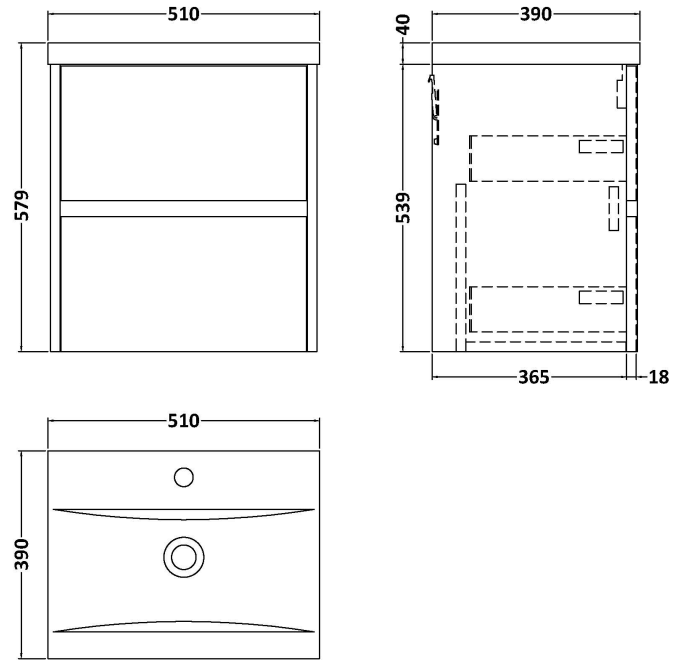

Sales Code: HAV2302A

Description: 500 W/H 2-Drawer Unit & Basin 1

Packaging Details

Barcode: 5056462646398

Sales Code: NPH2322

Description: 500 W/H 2-Drawer Unit (385 Deep)

Product Dimensions

Height (mm):	539
Width (mm):	500
Depth (mm):	385
Nett Weight (kg):	18.5

Packaging Dimensions

Height (mm):	560
Width (mm):	520
Depth (mm):	405
Gross Weight (kg):	19

Packaging Data

Box Colour:	Brown Cardboard Box
Box Qty:	1
Label Size:	100 x 50
Label Colour:	White Label
Label Qty:	2

Outer Box Dimensions (If Applicable)

Height (mm):	
Width (mm):	
Depth (mm):	
Gross Weight (kg):	
Barcode:	5056462696331

Product Details

Country of Origin:	United Kingdom
Fitting Instruction:	No
CE & UKCA:	N/A
FSC Certified Materials:	Yes
Colour:	Monument Grey
Construction Method:	Cam & Wood Dowel
Construction Type:	Rigid
Cabinet Finish:	MFC Smooth Matt
Fascia Finish:	MFC Smooth Matt
Cabinet Thickness (mm):	18
Fascia Thickness (mm):	18
Drawer Included:	Yes
Drawer Type:	80mm High Metal S/C Inc Galler
No of Shelves:	0
Hinge Type:	Not Applicable
Hinge Included:	No
Adjustable Legs:	No
Fixings Included:	Yes
Handle Style:	Not Applicable
Waste Shroud:	Yes
Handle Included:	No, Not Required
Handle Type:	Handleless

Sales Code: NVM012

Description: 500 Mid-Edged Basin 1 Th

Product Dimensions

Height (mm):	180
Width (mm):	510
Depth (mm):	390
Nett Weight (kg):	10.54

Packaging Dimensions

Height (mm):	210
Width (mm):	410
Depth (mm):	530
Gross Weight (kg):	10.54