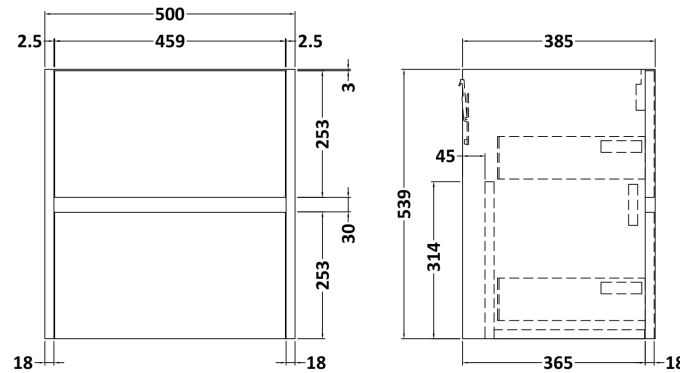

Sales Code: HAV2302A

Description: 500 W/H 2-Drawer Unit & Basin 1

Packaging Details

Barcode: 5056462646398

Sales Code: NPH2322

Description: 500 W/H 2-Drawer Unit (385 Deep)

Product Dimensions

Height (mm):	539
Width (mm):	500
Depth (mm):	385
Nett Weight (kg):	18.5

Packaging Dimensions

Height (mm):	560
Width (mm):	520
Depth (mm):	405
Gross Weight (kg):	19

Packaging Data

Box Colour:	Brown Cardboard Box
Box Qty:	1
Label Size:	100 x 50
Label Colour:	White Label
Label Qty:	2

Sales Code: NVM012

Description: 500 Mid-Edged Basin 1 Th

Product Dimensions

Height (mm):	180
Width (mm):	510
Depth (mm):	390
Nett Weight (kg):	10.54

Packaging Dimensions

Height (mm):	210
Width (mm):	410
Depth (mm):	530
Gross Weight (kg):	10.54

Packaging Data

Box Colour:	Brown Cardboard Box - Printed
Box Qty:	1
Label Size:	100 x 50
Label Colour:	White Label
Label Qty:	2

Outer Box Dimensions (If Applicable)

Height (mm):	
Width (mm):	
Depth (mm):	
Gross Weight (kg):	
Barcode:	5055369043446