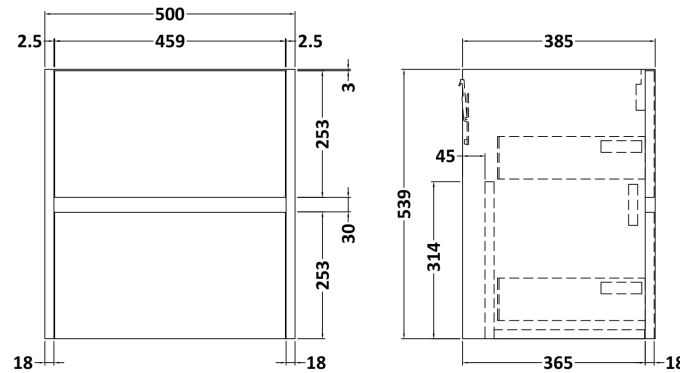

Sales Code: HAV2302D

Description: 500 W/H 2-Drawer Unit & Basin 3

Packaging Details

Barcode: 5056462650524

Sales Code: NPH2322

Description: 500 W/H 2-Drawer Unit (385 Deep)

Product Dimensions

Height (mm):	539
Width (mm):	500
Depth (mm):	385
Nett Weight (kg):	18.5

Packaging Dimensions

Height (mm):	560
Width (mm):	520
Depth (mm):	405
Gross Weight (kg):	19

Packaging Data

Box Colour:	Brown Cardboard Box
Box Qty:	1
Label Size:	100 x 50
Label Colour:	White Label
Label Qty:	2

Sales Code: NVM032

Description: 500 Thin Edged Basin 1Th

Product Dimensions

Height (mm):	170
Width (mm):	510
Depth (mm):	395
Nett Weight (kg):	9.5

Packaging Dimensions

Height (mm):	190
Width (mm):	530
Depth (mm):	415
Gross Weight (kg):	10

Packaging Data

Box Colour:	Brown Cardboard Box - Printed
Box Qty:	1
Label Size:	100 x 50
Label Colour:	White Label
Label Qty:	2

Outer Box Dimensions (If Applicable)

Height (mm):	
Width (mm):	
Depth (mm):	
Gross Weight (kg):	
Barcode:	5056211853411