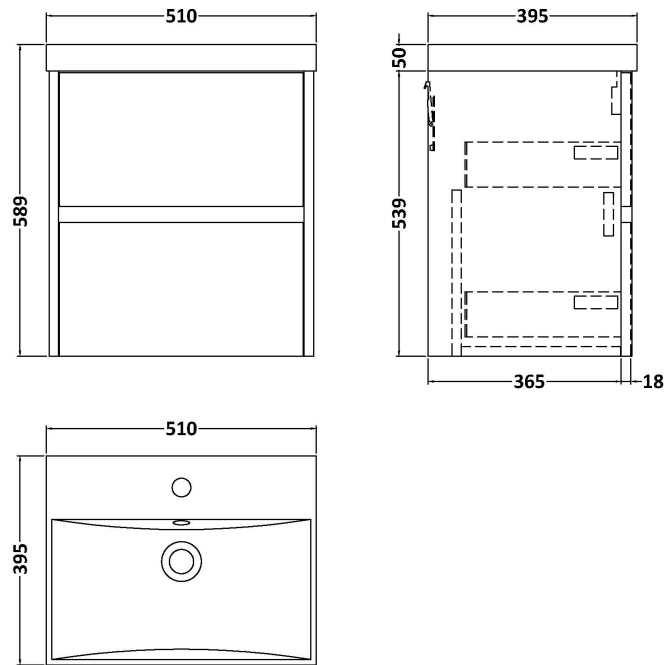

Sales Code: HAV2302D

Description: 500 W/H 2-Drawer Unit & Basin 3

Packaging Details

Barcode: 5056462650524

Sales Code: NPH2322

Description: 500 W/H 2-Drawer Unit (385 Deep)

Product Dimensions

Height (mm):	539
Width (mm):	500
Depth (mm):	385
Nett Weight (kg):	18.5

Packaging Dimensions

Height (mm):	560
Width (mm):	520
Depth (mm):	405
Gross Weight (kg):	19

Packaging Data

Box Colour:	Brown Cardboard Box
Box Qty:	1
Label Size:	100 x 50
Label Colour:	White Label
Label Qty:	2

Outer Box Dimensions (If Applicable)

Height (mm):	
Width (mm):	
Depth (mm):	
Gross Weight (kg):	
Barcode:	5056462696331

Product Details

Country of Origin:	United Kingdom
Fitting Instruction:	No
CE & UKCA:	N/A
FSC Certified Materials:	Yes
Colour:	Monument Grey
Construction Method:	Cam & Wood Dowel
Construction Type:	Rigid
Cabinet Finish:	MFC Smooth Matt
Fascia Finish:	MFC Smooth Matt
Cabinet Thickness (mm):	18
Fascia Thickness (mm):	18
Drawer Included:	Yes
Drawer Type:	80mm High Metal S/C Inc Galler
No of Shelves:	0
Hinge Type:	Not Applicable
Hinge Included:	No
Adjustable Legs:	No
Fixings Included:	Yes
Handle Style:	Not Applicable
Waste Shroud:	Yes
Handle Included:	No, Not Required
Handle Type:	Handleless

Sales Code: NVM032

Description: 500 Thin Edged Basin 1Th

Product Dimensions

Height (mm):	170
Width (mm):	510
Depth (mm):	395
Nett Weight (kg):	9.5

Packaging Dimensions

Height (mm):	190
Width (mm):	530
Depth (mm):	415
Gross Weight (kg):	10