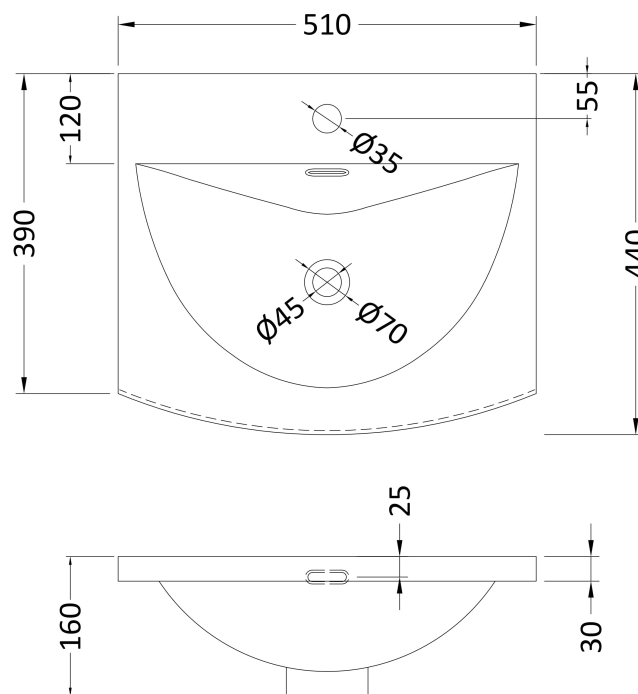

Sales Code: HAV2302G

Description: 500 W/H 2-Drawer Unit & Basin 4

Packaging Details

Barcode: 5056462650708

Sales Code: NPH2322

Description: 500 W/H 2-Drawer Unit (385 Deep)

Product Dimensions

Height (mm):	539
Width (mm):	500
Depth (mm):	385
Nett Weight (kg):	18.5

Packaging Dimensions

Height (mm):	560
Width (mm):	520
Depth (mm):	405
Gross Weight (kg):	19

Packaging Data

Box Colour:	Brown Cardboard Box
Box Qty:	1
Label Size:	100 x 50
Label Colour:	White Label
Label Qty:	2

Sales Code: NVM042

Description: 500 Curved Basin 1Th

Product Dimensions

Height (mm):	160
Width (mm):	510
Depth (mm):	440
Nett Weight (kg):	9

Packaging Dimensions

Height (mm):	190
Width (mm):	530
Depth (mm):	415
Gross Weight (kg):	9.5

Packaging Data

Box Colour:	Brown Cardboard Box - Printed
Box Qty:	1
Label Size:	100 x 50
Label Colour:	White Label
Label Qty:	2

Outer Box Dimensions (If Applicable)

Height (mm):	
Width (mm):	
Depth (mm):	
Gross Weight (kg):	
Barcode:	5056462620985