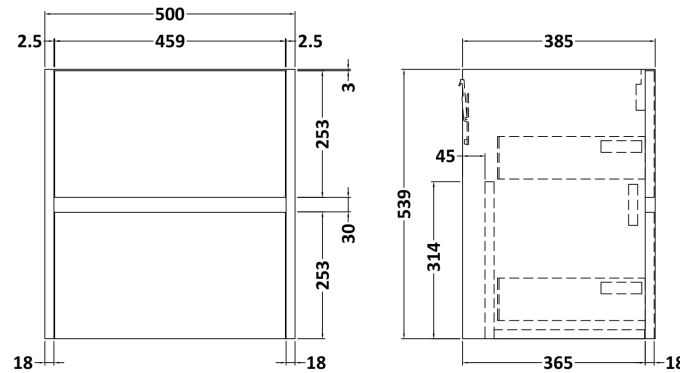

Sales Code: HAV2302G

Description: 500 W/H 2-Drawer Unit & Basin 4

Packaging Details

Barcode: 5056462650708

Sales Code: NPH2322

Description: 500 W/H 2-Drawer Unit (385 Deep)

Product Dimensions

Height (mm):	539
Width (mm):	500
Depth (mm):	385
Nett Weight (kg):	18.5

Packaging Dimensions

Height (mm):	560
Width (mm):	520
Depth (mm):	405
Gross Weight (kg):	19

Packaging Data

Box Colour:	Brown Cardboard Box
Box Qty:	1
Label Size:	100 x 50
Label Colour:	White Label
Label Qty:	2

Sales Code: NVM042

Description: 500 Curved Basin 1Th

Product Dimensions

Height (mm):	160
Width (mm):	510
Depth (mm):	440
Nett Weight (kg):	9

Packaging Dimensions

Height (mm):	190
Width (mm):	530
Depth (mm):	415
Gross Weight (kg):	9.5

Packaging Data

Box Colour:	Brown Cardboard Box - Printed
Box Qty:	1
Label Size:	100 x 50
Label Colour:	White Label
Label Qty:	2

Outer Box Dimensions (If Applicable)

Height (mm):	
Width (mm):	
Depth (mm):	
Gross Weight (kg):	
Barcode:	5056462620985