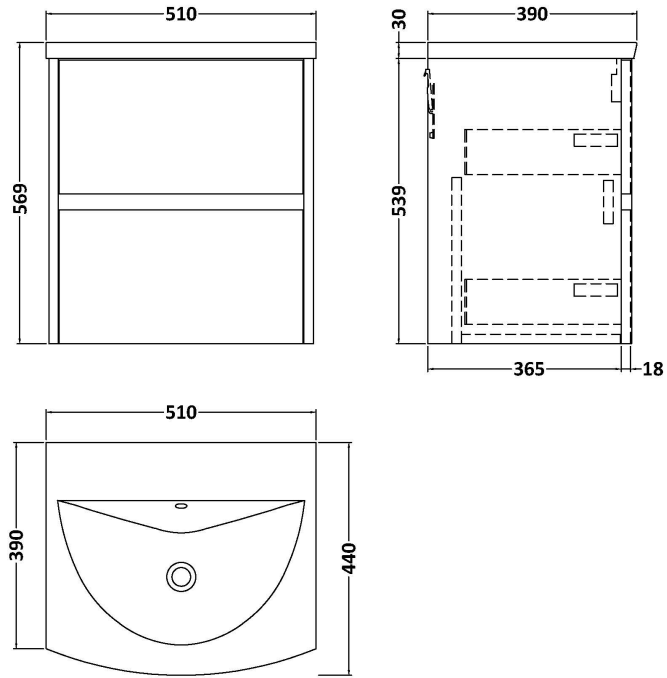

Sales Code: HAV2302G

Description: 500 W/H 2-Drawer Unit & Basin 4

Packaging Details

Barcode: 5056462650708

Sales Code: NPH2322

Description: 500 W/H 2-Drawer Unit (385 Deep)

Product Dimensions

Height (mm):	539
Width (mm):	500
Depth (mm):	385
Nett Weight (kg):	18.5

Packaging Dimensions

Height (mm):	560
Width (mm):	520
Depth (mm):	405
Gross Weight (kg):	19

Packaging Data

Box Colour:	Brown Cardboard Box
Box Qty:	1
Label Size:	100 x 50
Label Colour:	White Label
Label Qty:	2

Sales Code: NVM042

Description: 500 Curved Basin 1Th

Product Dimensions

Height (mm):	160
Width (mm):	510
Depth (mm):	440
Nett Weight (kg):	9

Packaging Dimensions

Height (mm):	190
Width (mm):	530
Depth (mm):	415
Gross Weight (kg):	9.5

Packaging Data

Box Colour:	Brown Cardboard Box - Printed
Box Qty:	1
Label Size:	100 x 50
Label Colour:	White Label
Label Qty:	2

Outer Box Dimensions (If Applicable)

Height (mm):	
Width (mm):	
Depth (mm):	
Gross Weight (kg):	
Barcode:	5056462620985