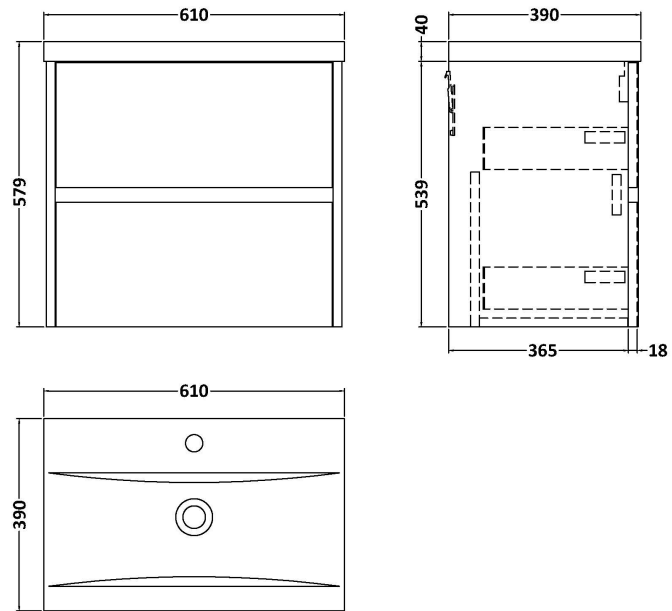

Sales Code: HAV2304A

Description: 600 W/H 2-Drawer Unit & Basin 1

Packaging Details

Barcode: 5056462646459

Sales Code: NPH2324

Description: 600 W/H 2-Drawer Unit (385 Deep)

Product Dimensions

Height (mm):	539
Width (mm):	600
Depth (mm):	385
Nett Weight (kg):	22.5

Packaging Dimensions

Height (mm):	560
Width (mm):	620
Depth (mm):	405
Gross Weight (kg):	23

Packaging Data

Box Colour:	Brown Cardboard Box
Box Qty:	1
Label Size:	100 x 50
Label Colour:	White Label
Label Qty:	2

Outer Box Dimensions (If Applicable)

Height (mm):	
Width (mm):	
Depth (mm):	
Gross Weight (kg):	
Barcode:	5056462696430

Product Details

Country of Origin:	United Kingdom
Fitting Instruction:	No
CE & UKCA:	N/A
FSC Certified Materials:	Yes
Colour:	Monument Grey
Construction Method:	Cam & Wood Dowel
Construction Type:	Rigid
Cabinet Finish:	MFC Smooth Matt
Fascia Finish:	MFC Smooth Matt
Cabinet Thickness (mm):	18
Fascia Thickness (mm):	18
Drawer Included:	Yes
Drawer Type:	80mm High Metal S/C Inc Galler
No of Shelves:	0
Hinge Type:	Not Applicable
Hinge Included:	No
Adjustable Legs:	No
Fixings Included:	Yes
Handle Style:	Not Applicable
Waste Shroud:	Yes
Handle Included:	No, Not Required
Handle Type:	Handleless

Sales Code: NVM013

Description: 600 Mid-Edged Basin 1 Th

Product Dimensions

Height (mm):	180
Width (mm):	610
Depth (mm):	390
Nett Weight (kg):	11

Packaging Dimensions

Height (mm):	200
Width (mm):	410
Depth (mm):	630
Gross Weight (kg):	11