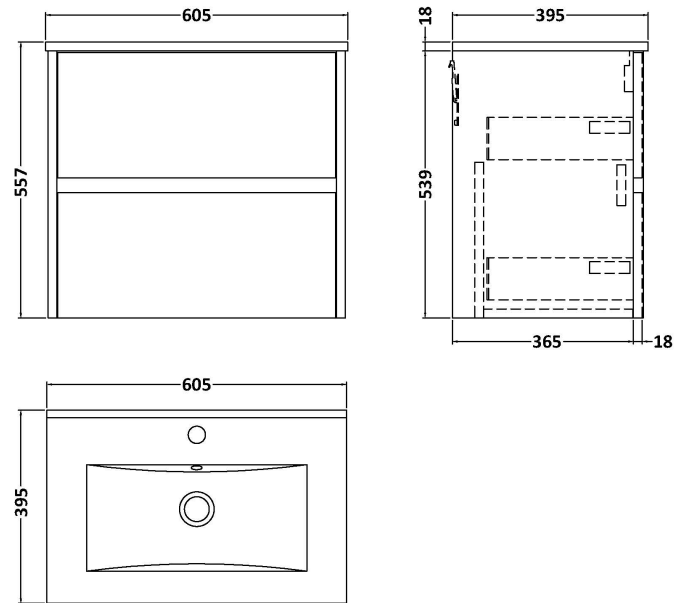

Sales Code: HAV2304B

Description: 600 W/H 2-Drawer Unit & Basin 2

Packaging Details

Barcode: 5056462647616