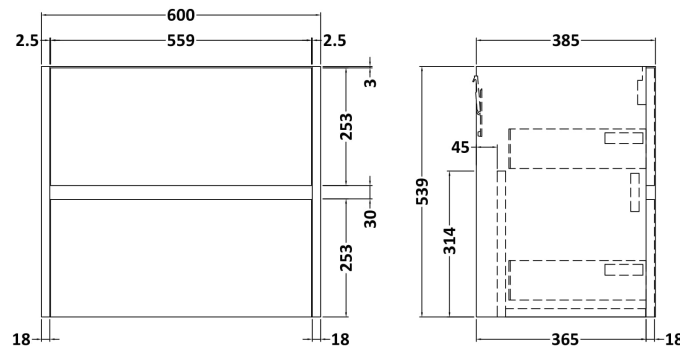

### Product Dimensions

Height (mm):	539
Width (mm):	600
Depth (mm):	385
Nett Weight (kg):	22.5

### Packaging Dimensions

Height (mm):	560
Width (mm):	620
Depth (mm):	405
Gross Weight (kg):	23

### Product Dimensions

Height (mm):	170
Width (mm):	600
Depth (mm):	390
Nett Weight (kg):	10.76

### Packaging Dimensions

Height (mm):	200
Width (mm):	400
Depth (mm):	620
Gross Weight (kg):	10.76