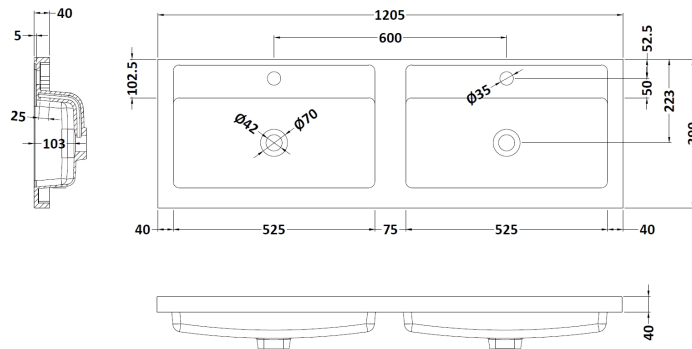

Packaging Dimensions

Height (mm):	560
Width (mm):	620
Depth (mm):	405
Gross Weight (kg):	23

Packaging Data

Box Colour:	Brown Cardboard Box
Box Qty:	1
Label Size:	100 x 50
Label Colour:	White Label
Label Qty:	2

Outer Box Dimensions (If Applicable)

Height (mm):	
Width (mm):	
Depth (mm):	
Gross Weight (kg):	
Barcode:	5056462696430

Product Details

Country of Origin:	United Kingdom
Fitting Instruction:	No
CE & UKCA:	N/A
FSC Certified Materials:	Yes
Colour:	Monument Grey
Construction Method:	Cam & Wood Dowel
Construction Type:	Rigid
Cabinet Finish:	MFC Smooth Matt
Fascia Finish:	MFC Smooth Matt
Cabinet Thickness (mm):	18
Fascia Thickness (mm):	18
Drawer Included:	Yes
Drawer Type:	80mm High Metal S/C Inc Galler
No of Shelves:	0
Hinge Type:	Not Applicable
Hinge Included:	No
Adjustable Legs:	No
Fixings Included:	Yes
Handle Style:	Not Applicable
Waste Shroud:	Yes
Handle Included:	No, Not Required
Handle Type:	Handleless

Sales Code: PMB424

Description: Double Polymarble Basin 1205 X 390

Product Dimensions

Height (mm):	390
Width (mm):	1205
Depth (mm):	157
Nett Weight (kg):	18.12

Packaging Dimensions

Height (mm):	100
Width (mm):	1205
Depth (mm):	400
Gross Weight (kg):	18.12

Packaging Data

Box Colour:	Brown Cardboard Box - Printed
Box Qty:	1
Label Size:	100 x 50
Label Colour:	White Label
Label Qty:	2

Outer Box Dimensions (If Applicable)

Height (mm):	
Width (mm):	
Depth (mm):	
Gross Weight (kg):	
Barcode:	5056211815136