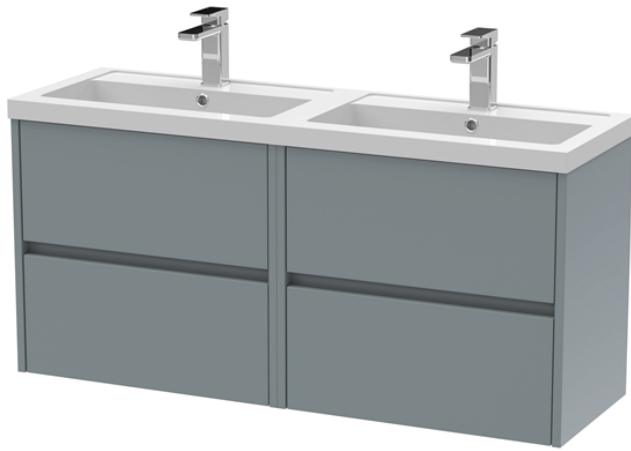

Sales Code: HAV2304C

Description: 1200 W/H 4-Drawer Unit & Double Basin

Packaging Details

Barcode: 5056462650883

Sales Code: NPH2324

Description: 600 W/H 2-Drawer Unit (385 Deep)

Product Dimensions

Height (mm):	539
Width (mm):	600
Depth (mm):	385
Nett Weight (kg):	22.5

Packaging Dimensions

Height (mm):	560
Width (mm):	620
Depth (mm):	405
Gross Weight (kg):	23

Packaging Data

Box Colour:	Brown Cardboard Box
Box Qty:	1
Label Size:	100 x 50
Label Colour:	White Label
Label Qty:	2

Outer Box Dimensions (If Applicable)

Height (mm):	
Width (mm):	
Depth (mm):	
Gross Weight (kg):	
Barcode:	5056462696430

Product Details

Country of Origin:	United Kingdom
Fitting Instruction:	No
CE & UKCA:	N/A
FSC Certified Materials:	Yes
Colour:	Monument Grey
Construction Method:	Cam & Wood Dowel
Construction Type:	Rigid
Cabinet Finish:	MFC Smooth Matt
Fascia Finish:	MFC Smooth Matt
Cabinet Thickness (mm):	18
Fascia Thickness (mm):	18
Drawer Included:	Yes
Drawer Type:	80mm High Metal S/C Inc Galler
No of Shelves:	0
Hinge Type:	Not Applicable
Hinge Included:	No
Adjustable Legs:	No
Fixings Included:	Yes
Handle Style:	Not Applicable
Waste Shroud:	Yes
Handle Included:	No, Not Required
Handle Type:	Handleless

Sales Code: PMB424

Description: Double Polymarble Basin 1205 X 390

Product Dimensions

Height (mm):	390
Width (mm):	1205
Depth (mm):	157
Nett Weight (kg):	18.12

Packaging Dimensions

Height (mm):	100
Width (mm):	1205
Depth (mm):	400
Gross Weight (kg):	18.12