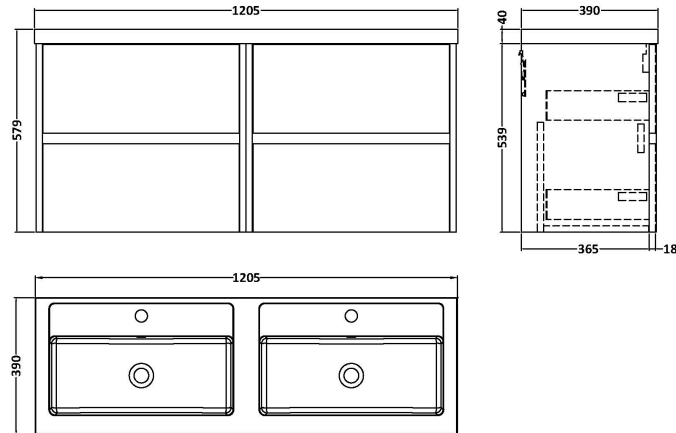

Sales Code: HAV2304C

Description: 1200 W/H 4-Drawer Unit & Double Basin

Packaging Details

Barcode: 5056462650883

Sales Code: NPH2324

Description: 600 W/H 2-Drawer Unit (385 Deep)

Product Dimensions

Height (mm):	539
Width (mm):	600
Depth (mm):	385
Nett Weight (kg):	22.5

Packaging Dimensions

Height (mm):	560
Width (mm):	620
Depth (mm):	405
Gross Weight (kg):	23

Packaging Data

Box Colour:	Brown Cardboard Box
Box Qty:	1
Label Size:	100 x 50
Label Colour:	White Label
Label Qty:	2

Outer Box Dimensions (If Applicable)

Height (mm):	
Width (mm):	
Depth (mm):	
Gross Weight (kg):	
Barcode:	5056462696430

Product Details

Country of Origin:	United Kingdom
Fitting Instruction:	No
CE & UKCA:	N/A
FSC Certified Materials:	Yes
Colour:	Monument Grey
Construction Method:	Cam & Wood Dowel
Construction Type:	Rigid
Cabinet Finish:	MFC Smooth Matt
Fascia Finish:	MFC Smooth Matt
Cabinet Thickness (mm):	18
Fascia Thickness (mm):	18
Drawer Included:	Yes
Drawer Type:	80mm High Metal S/C Inc Galler
No of Shelves:	0
Hinge Type:	Not Applicable
Hinge Included:	No
Adjustable Legs:	No
Fixings Included:	Yes
Handle Style:	Not Applicable
Waste Shroud:	Yes
Handle Included:	No, Not Required
Handle Type:	Handleless

Sales Code: PMB424

Description: Double Polymarble Basin 1205 X 390

Product Dimensions

Height (mm):	390
Width (mm):	1205
Depth (mm):	157
Nett Weight (kg):	18.12

Packaging Dimensions

Height (mm):	100
Width (mm):	1205
Depth (mm):	400
Gross Weight (kg):	18.12