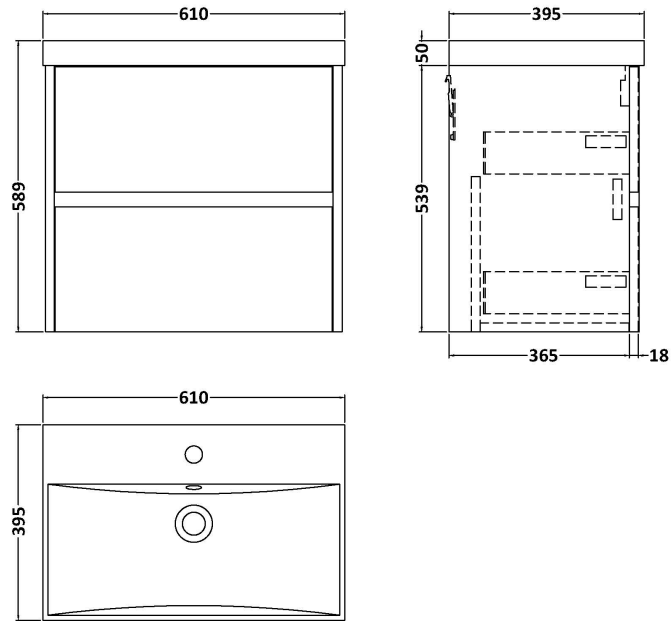

Sales Code: HAV2304D

Description: 600 W/H 2-Drawer Unit & Basin 3

Packaging Details

Barcode: 5056462650586

Sales Code: NPH2324

Description: 600 W/H 2-Drawer Unit (385 Deep)

Product Dimensions

Height (mm):	539
Width (mm):	600
Depth (mm):	385
Nett Weight (kg):	22.5

Packaging Dimensions

Height (mm):	560
Width (mm):	620
Depth (mm):	405
Gross Weight (kg):	23

Packaging Data

Box Colour:	Brown Cardboard Box
Box Qty:	1
Label Size:	100 x 50
Label Colour:	White Label
Label Qty:	2

Outer Box Dimensions (If Applicable)

Height (mm):	
Width (mm):	
Depth (mm):	
Gross Weight (kg):	
Barcode:	5056462696430

Product Details

Country of Origin:	United Kingdom
Fitting Instruction:	No
CE & UKCA:	N/A
FSC Certified Materials:	Yes
Colour:	Monument Grey
Construction Method:	Cam & Wood Dowel
Construction Type:	Rigid
Cabinet Finish:	MFC Smooth Matt
Fascia Finish:	MFC Smooth Matt
Cabinet Thickness (mm):	18
Fascia Thickness (mm):	18
Drawer Included:	Yes
Drawer Type:	80mm High Metal S/C Inc Galler
No of Shelves:	0
Hinge Type:	Not Applicable
Hinge Included:	No
Adjustable Legs:	No
Fixings Included:	Yes
Handle Style:	Not Applicable
Waste Shroud:	Yes
Handle Included:	No, Not Required
Handle Type:	Handleless

Sales Code: NVM033

Description: 600 Thin Edged Basin 1Th

Product Dimensions

Height (mm):	170
Width (mm):	610
Depth (mm):	395
Nett Weight (kg):	11

Packaging Dimensions

Height (mm):	190
Width (mm):	630
Depth (mm):	415
Gross Weight (kg):	11.5