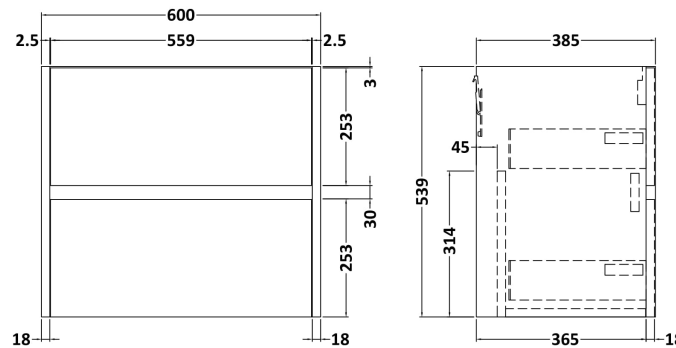

Sales Code: NPH2324

Description: 600 W/H 2-Drawer Unit (385 Deep)

Product Dimensions

Height (mm):	539
Width (mm):	600
Depth (mm):	385
Nett Weight (kg):	22.5

Packaging Dimensions

Height (mm):	560
Width (mm):	620
Depth (mm):	405
Gross Weight (kg):	23

Packaging Data

Box Colour:	Brown Cardboard Box
Box Qty:	1
Label Size:	100 x 50
Label Colour:	White Label
Label Qty:	2

Outer Box Dimensions (If Applicable)

Height (mm):	
Width (mm):	
Depth (mm):	
Gross Weight (kg):	
Barcode:	5056462696430

Product Details

Country of Origin:	United Kingdom
Fitting Instruction:	No
CE & UKCA:	N/A
FSC Certified Materials:	Yes
Colour:	Monument Grey
Construction Method:	Cam & Wood Dowel
Construction Type:	Rigid
Cabinet Finish:	MFC Smooth Matt
Fascia Finish:	MFC Smooth Matt
Cabinet Thickness (mm):	18
Fascia Thickness (mm):	18
Drawer Included:	Yes
Drawer Type:	80mm High Metal S/C Inc Galler
No of Shelves:	0
Hinge Type:	Not Applicable
Hinge Included:	No
Adjustable Legs:	No
Fixings Included:	Yes
Handle Style:	Not Applicable
Waste Shroud:	Yes
Handle Included:	No, Not Required
Handle Type:	Handleless