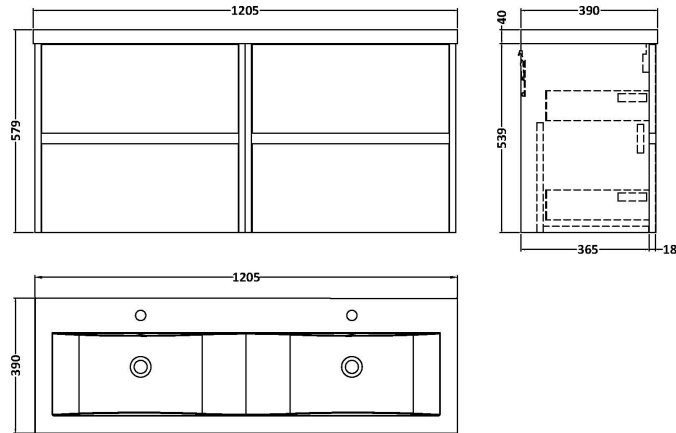

Sales Code: HAV2304F

Description: 1200 W/H 4-Drawer Unit & Double Basin

Packaging Details

Barcode: 5056462650944