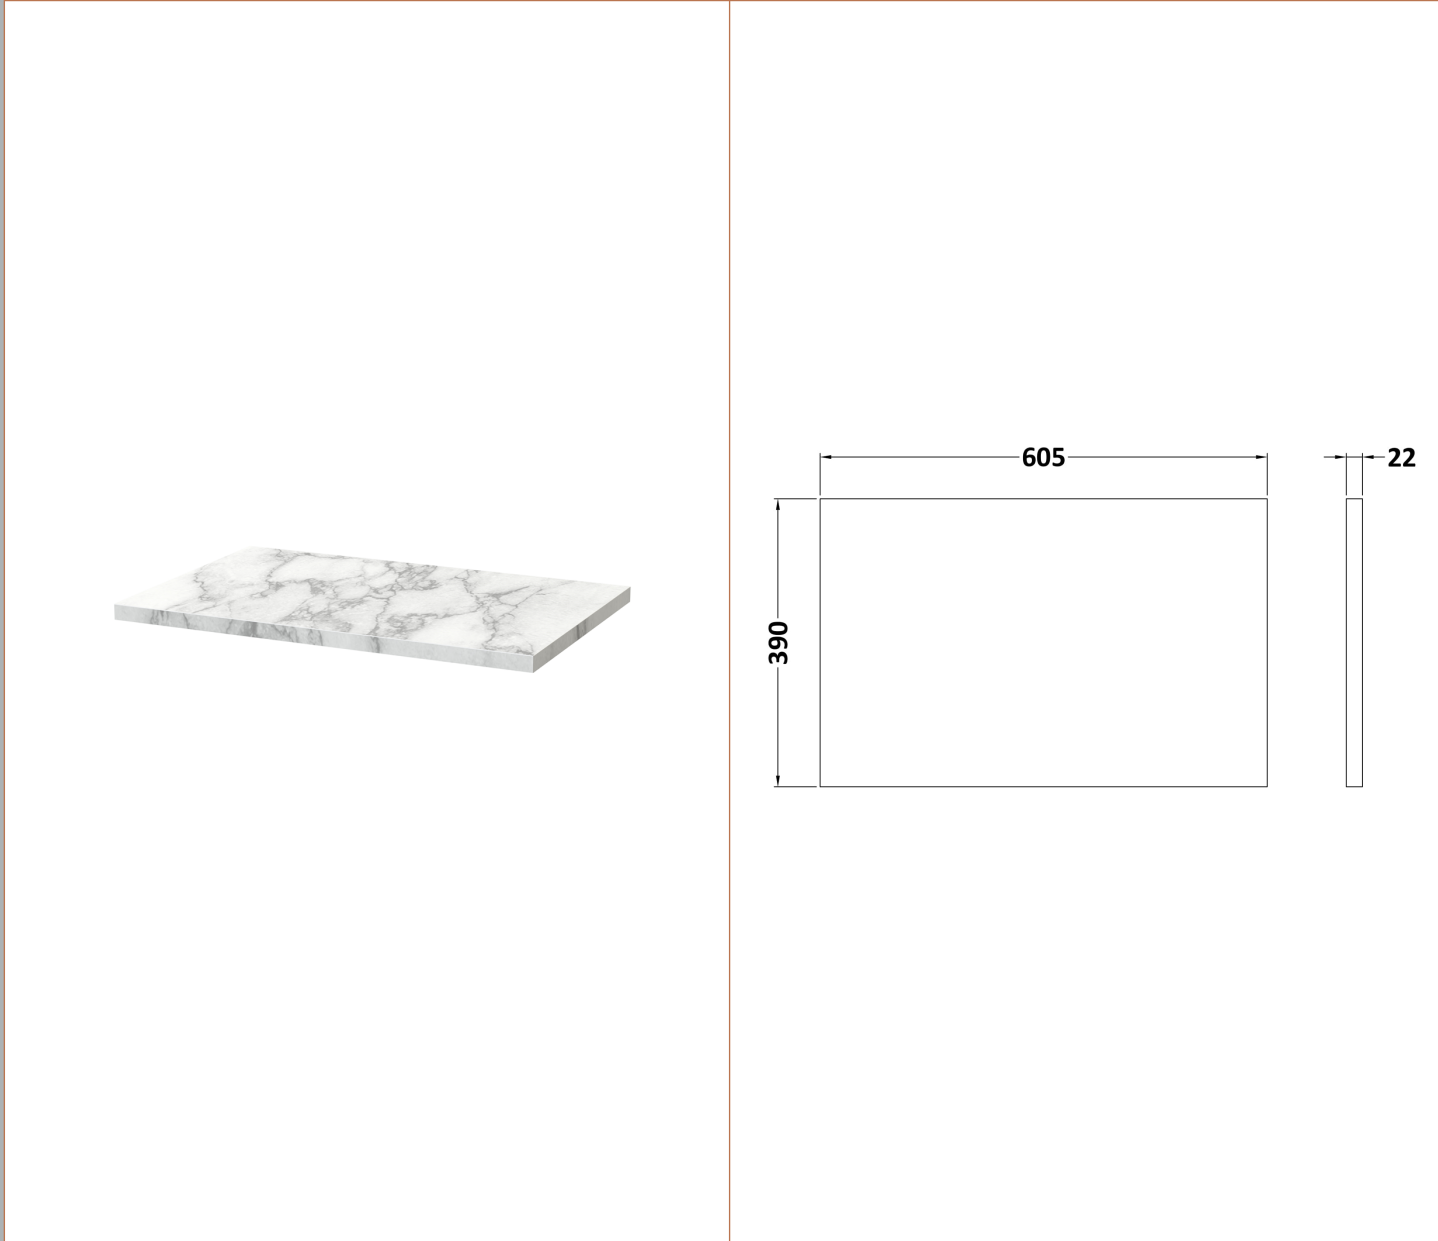

Sales Code: HAV2304LCM

Description: 600 W/H 2-Drawer Unit & Laminate Top

Packaging Details

Barcode: 5056678455869

Sales Code: LCM600

Description: Laminate Worktop 605X390x22mm

Product Dimensions

Height (mm):	22
Width (mm):	605
Depth (mm):	390
Nett Weight (kg):	2

Packaging Dimensions

Height (mm):	25
Width (mm):	610
Depth (mm):	455
Gross Weight (kg):	2

Packaging Data

Box Colour:	Brown Cardboard Box
Box Qty:	1
Label Size:	100 x 50
Label Colour:	White Label
Label Qty:	1

Sales Code: NPH2324

Description: 600 W/H 2-Drawer Unit (385 Deep)

Product Dimensions

Height (mm):	539
Width (mm):	600
Depth (mm):	385
Nett Weight (kg):	22.5

Packaging Dimensions

Height (mm):	560
Width (mm):	620
Depth (mm):	405
Gross Weight (kg):	23

Packaging Data

Box Colour:	Brown Cardboard Box
Box Qty:	1
Label Size:	100 x 50
Label Colour:	White Label
Label Qty:	2

Outer Box Dimensions (If Applicable)

Height (mm):	
Width (mm):	
Depth (mm):	
Gross Weight (kg):	
Barcode:	5056462696430