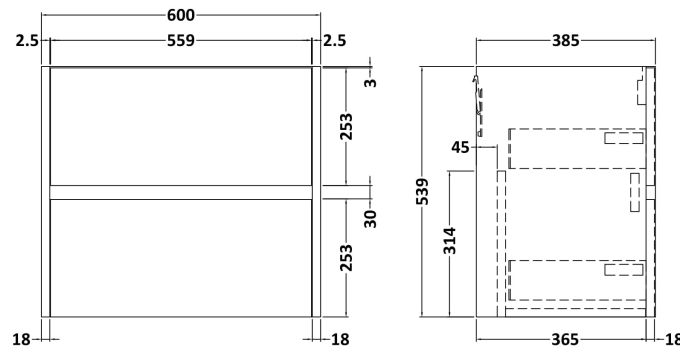

Sales Code: HAV2304LCM

Description: 600 W/H 2-Drawer Unit & Laminate Top

Packaging Details

Barcode: 5056678455869

Sales Code: LCM600

Description: Laminate Worktop 605X390x22mm

Product Dimensions

Height (mm):	22
Width (mm):	605
Depth (mm):	390
Nett Weight (kg):	2

Packaging Dimensions

Height (mm):	25
Width (mm):	610
Depth (mm):	455
Gross Weight (kg):	2

Packaging Data

Box Colour:	Brown Cardboard Box
Box Qty:	1
Label Size:	100 x 50
Label Colour:	White Label
Label Qty:	1

Sales Code: NPH2324

Description: 600 W/H 2-Drawer Unit (385 Deep)

Product Dimensions

Height (mm):	539
Width (mm):	600
Depth (mm):	385
Nett Weight (kg):	22.5

Packaging Dimensions

Height (mm):	560
Width (mm):	620
Depth (mm):	405
Gross Weight (kg):	23

Packaging Data

Box Colour:	Brown Cardboard Box
Box Qty:	1
Label Size:	100 x 50
Label Colour:	White Label
Label Qty:	2

Outer Box Dimensions (If Applicable)

Height (mm):	
Width (mm):	
Depth (mm):	
Gross Weight (kg):	
Barcode:	5056462696430