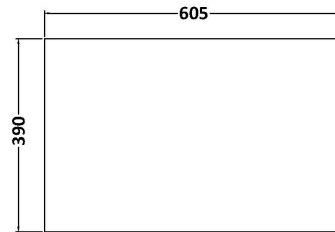

Sales Code: HAV2304LCM

Description: 600 W/H 2-Drawer Unit & Laminate Top

Packaging Details

Barcode: 5056678455869

Sales Code: LCM600

Description: Laminate Worktop 605X390x22mm

Product Dimensions

Height (mm):	22
Width (mm):	605
Depth (mm):	390
Nett Weight (kg):	2

Packaging Dimensions

Height (mm):	25
Width (mm):	610
Depth (mm):	455
Gross Weight (kg):	2

Packaging Data

Box Colour:	Brown Cardboard Box
Box Qty:	1
Label Size:	100 x 50
Label Colour:	White Label
Label Qty:	1

Sales Code: NPH2324

Description: 600 W/H 2-Drawer Unit (385 Deep)

Product Dimensions

Height (mm):	539
Width (mm):	600
Depth (mm):	385
Nett Weight (kg):	22.5

Packaging Dimensions

Height (mm):	560
Width (mm):	620
Depth (mm):	405
Gross Weight (kg):	23

Packaging Data

Box Colour:	Brown Cardboard Box
Box Qty:	1
Label Size:	100 x 50
Label Colour:	White Label
Label Qty:	2

Outer Box Dimensions (If Applicable)

Height (mm):	
Width (mm):	
Depth (mm):	
Gross Weight (kg):	
Barcode:	5056462696430