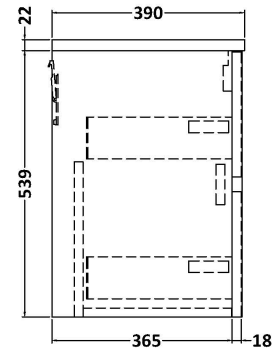

Sales Code: HAV2304LCM

Description: 600 W/H 2-Drawer Unit & Laminate Top

Packaging Details

Barcode: 5056678455869

Sales Code: LCM600

Description: Laminate Worktop 605X390x22mm

Product Dimensions

Height (mm):	22
Width (mm):	605
Depth (mm):	390
Nett Weight (kg):	2

Packaging Dimensions

Height (mm):	25
Width (mm):	610
Depth (mm):	455
Gross Weight (kg):	2

Packaging Data

Box Colour:	Brown Cardboard Box
Box Qty:	1
Label Size:	100 x 50
Label Colour:	White Label
Label Qty:	1

Sales Code: NPH2324

Description: 600 W/H 2-Drawer Unit (385 Deep)

Product Dimensions

Height (mm):	539
Width (mm):	600
Depth (mm):	385
Nett Weight (kg):	22.5

Packaging Dimensions

Height (mm):	560
Width (mm):	620
Depth (mm):	405
Gross Weight (kg):	23

Packaging Data

Box Colour:	Brown Cardboard Box
Box Qty:	1
Label Size:	100 x 50
Label Colour:	White Label
Label Qty:	2

Outer Box Dimensions (If Applicable)

Height (mm):	
Width (mm):	
Depth (mm):	
Gross Weight (kg):	
Barcode:	5056462696430