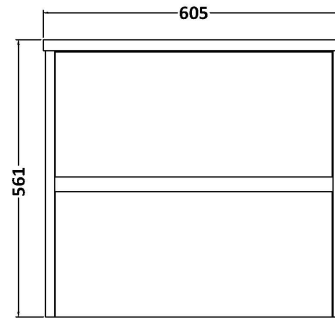

Sales Code: HAV2304LCM

Description: 600 W/H 2-Drawer Unit & Laminate Top

Packaging Details

Barcode: 5056678455869

Sales Code: LCM600

Description: Laminate Worktop 605X390x22mm

Product Dimensions

Height (mm):	22
Width (mm):	605
Depth (mm):	390
Nett Weight (kg):	2

Packaging Dimensions

Height (mm):	25
Width (mm):	610
Depth (mm):	455
Gross Weight (kg):	2

Packaging Data

Box Colour:	Brown Cardboard Box
Box Qty:	1
Label Size:	100 x 50
Label Colour:	White Label
Label Qty:	1

Sales Code: NPH2324

Description: 600 W/H 2-Drawer Unit (385 Deep)

Product Dimensions

Height (mm):	539
Width (mm):	600
Depth (mm):	385
Nett Weight (kg):	22.5

Packaging Dimensions

Height (mm):	560
Width (mm):	620
Depth (mm):	405
Gross Weight (kg):	23

Packaging Data

Box Colour:	Brown Cardboard Box
Box Qty:	1
Label Size:	100 x 50
Label Colour:	White Label
Label Qty:	2

Outer Box Dimensions (If Applicable)

Height (mm):	
Width (mm):	
Depth (mm):	
Gross Weight (kg):	
Barcode:	5056462696430