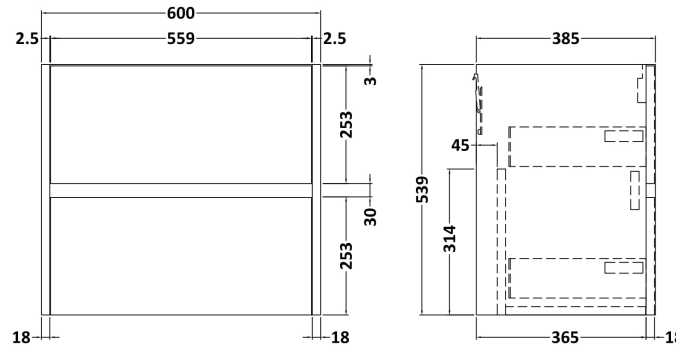

Sales Code: HAV2304W2

Description: 1200 W/H 4-Drawer Unit & Worktop

Packaging Details

Barcode: 5056462651125

Sales Code: NPH2324

Description: 600 W/H 2-Drawer Unit (385 Deep)

Product Dimensions

Height (mm):	539
Width (mm):	600
Depth (mm):	385
Nett Weight (kg):	22.5

Packaging Dimensions

Height (mm):	560
Width (mm):	620
Depth (mm):	405
Gross Weight (kg):	23

Packaging Data

Box Colour:	Brown Cardboard Box
Box Qty:	1
Label Size:	100 x 50
Label Colour:	White Label
Label Qty:	2

Outer Box Dimensions (If Applicable)

Height (mm):	
Width (mm):	
Depth (mm):	
Gross Weight (kg):	
Barcode:	5056462696430

Product Details

Country of Origin:	United Kingdom
Fitting Instruction:	No
CE & UKCA:	N/A
FSC Certified Materials:	Yes
Colour:	Monument Grey
Construction Method:	Cam & Wood Dowel
Construction Type:	Rigid
Cabinet Finish:	MFC Smooth Matt
Fascia Finish:	MFC Smooth Matt
Cabinet Thickness (mm):	18
Fascia Thickness (mm):	18
Drawer Included:	Yes
Drawer Type:	80mm High Metal S/C Inc Galler
No of Shelves:	0
Hinge Type:	Not Applicable
Hinge Included:	No
Adjustable Legs:	No
Fixings Included:	Yes
Handle Style:	Not Applicable
Waste Shroud:	Yes
Handle Included:	No, Not Required
Handle Type:	Handleless

Sales Code: MWD2320

Description: 1200 Worktop (1205X390x18mm)

Product Dimensions

Height (mm):	18
Width (mm):	1205
Depth (mm):	390
Nett Weight (kg):	5

Packaging Dimensions

Height (mm):	25
Width (mm):	1225
Depth (mm):	410
Gross Weight (kg):	5