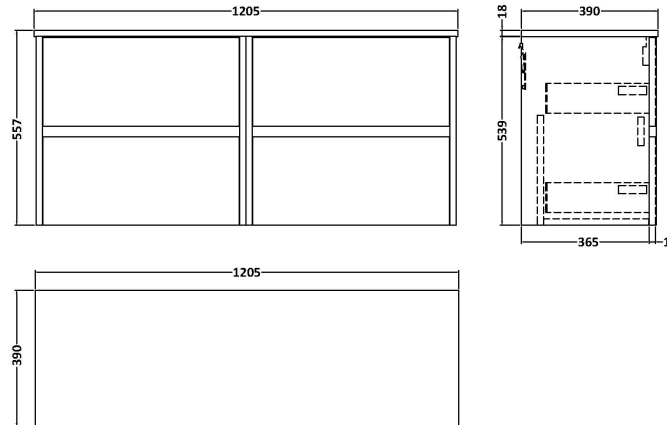

Sales Code: HAV2304W2

Description: 1200 W/H 4-Drawer Unit & Worktop

Packaging Details

Barcode: 5056462651125

Sales Code: NPH2324

Description: 600 W/H 2-Drawer Unit (385 Deep)

Product Dimensions

Height (mm):	539
Width (mm):	600
Depth (mm):	385
Nett Weight (kg):	22.5

Packaging Dimensions

Height (mm):	560
Width (mm):	620
Depth (mm):	405
Gross Weight (kg):	23

Packaging Data

Box Colour:	Brown Cardboard Box
Box Qty:	1
Label Size:	100 x 50
Label Colour:	White Label
Label Qty:	2

Outer Box Dimensions (If Applicable)

Height (mm):	
Width (mm):	
Depth (mm):	
Gross Weight (kg):	
Barcode:	5056462696430

Product Details

Country of Origin:	United Kingdom
Fitting Instruction:	No
CE & UKCA:	N/A
FSC Certified Materials:	Yes
Colour:	Monument Grey
Construction Method:	Cam & Wood Dowel
Construction Type:	Rigid
Cabinet Finish:	MFC Smooth Matt
Fascia Finish:	MFC Smooth Matt
Cabinet Thickness (mm):	18
Fascia Thickness (mm):	18
Drawer Included:	Yes
Drawer Type:	80mm High Metal S/C Inc Galler
No of Shelves:	0
Hinge Type:	Not Applicable
Hinge Included:	No
Adjustable Legs:	No
Fixings Included:	Yes
Handle Style:	Not Applicable
Waste Shroud:	Yes
Handle Included:	No, Not Required
Handle Type:	Handleless

Sales Code: MWD2320

Description: 1200 Worktop (1205X390x18mm)

Product Dimensions

Height (mm):	18
Width (mm):	1205
Depth (mm):	390
Nett Weight (kg):	5

Packaging Dimensions

Height (mm):	25
Width (mm):	1225
Depth (mm):	410
Gross Weight (kg):	5