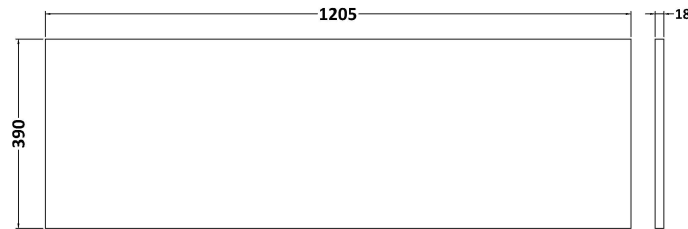

Packaging Dimensions

Height (mm):	560
Width (mm):	620
Depth (mm):	405
Gross Weight (kg):	23

Packaging Data

Box Colour:	Brown Cardboard Box
Box Qty:	1
Label Size:	100 x 50
Label Colour:	White Label
Label Qty:	2

Outer Box Dimensions (If Applicable)

Height (mm):	
Width (mm):	
Depth (mm):	
Gross Weight (kg):	
Barcode:	5056462696430

Product Details

Country of Origin:	United Kingdom
Fitting Instruction:	No
CE & UKCA:	N/A
FSC Certified Materials:	Yes
Colour:	Monument Grey
Construction Method:	Cam & Wood Dowel
Construction Type:	Rigid
Cabinet Finish:	MFC Smooth Matt
Fascia Finish:	MFC Smooth Matt
Cabinet Thickness (mm):	18
Fascia Thickness (mm):	18
Drawer Included:	Yes
Drawer Type:	80mm High Metal S/C Inc Galler
No of Shelves:	0
Hinge Type:	Not Applicable
Hinge Included:	No
Adjustable Legs:	No
Fixings Included:	Yes
Handle Style:	Not Applicable
Waste Shroud:	Yes
Handle Included:	No, Not Required
Handle Type:	Handleless

Sales Code: MWD2320

Description: 1200 Worktop (1205X390x18mm)

Product Dimensions

Height (mm):	18
Width (mm):	1205
Depth (mm):	390
Nett Weight (kg):	5

Packaging Dimensions

Height (mm):	25
Width (mm):	1225
Depth (mm):	410
Gross Weight (kg):	5

Packaging Data

Box Colour:	Brown Cardboard Box - Printed
Box Qty:	1
Label Size:	100 x 50
Label Colour:	Not Applicable
Label Qty:	0

Outer Box Dimensions (If Applicable)

Height (mm):	
Width (mm):	
Depth (mm):	
Gross Weight (kg):	
Barcode:	5056462657578