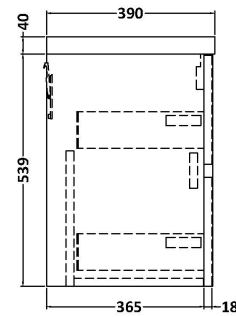

Sales Code: HAV2306A

Description: 800 W/H 2-Drawer Unit & Basin 1

Packaging Details

Barcode: 5056462646510

Sales Code: NPH2326

Description: 800 W/H 2-Drawer Unit (385 Deep)

Product Dimensions

Height (mm):	539
Width (mm):	800
Depth (mm):	385
Nett Weight (kg):	24.5

Packaging Dimensions

Height (mm):	560
Width (mm):	820
Depth (mm):	405
Gross Weight (kg):	25

Packaging Data

Box Colour:	Brown Cardboard Box
Box Qty:	1
Label Size:	100 x 50
Label Colour:	White Label
Label Qty:	2

Outer Box Dimensions (If Applicable)

Height (mm):	
Width (mm):	
Depth (mm):	
Gross Weight (kg):	
Barcode:	5056462696539

Product Details

Country of Origin:	United Kingdom
Fitting Instruction:	No
CE & UKCA:	N/A
FSC Certified Materials:	Yes
Colour:	Monument Grey
Construction Method:	Cam & Wood Dowel
Construction Type:	Rigid
Cabinet Finish:	MFC Smooth Matt
Fascia Finish:	MFC Smooth Matt
Cabinet Thickness (mm):	18
Fascia Thickness (mm):	18
Drawer Included:	Yes
Drawer Type:	80mm High Metal S/C Inc Galler
No of Shelves:	0
Hinge Type:	Not Applicable
Hinge Included:	No
Adjustable Legs:	No
Fixings Included:	Yes
Handle Style:	Not Applicable
Waste Shroud:	Yes
Handle Included:	No, Not Required
Handle Type:	Handleless

Sales Code: NVM015

Description: 800 Mid Edged Basin 1 Th

Product Dimensions

Height (mm):	180
Width (mm):	810
Depth (mm):	390
Nett Weight (kg):	15

Packaging Dimensions

Height (mm):	210
Width (mm):	410
Depth (mm):	830
Gross Weight (kg):	15