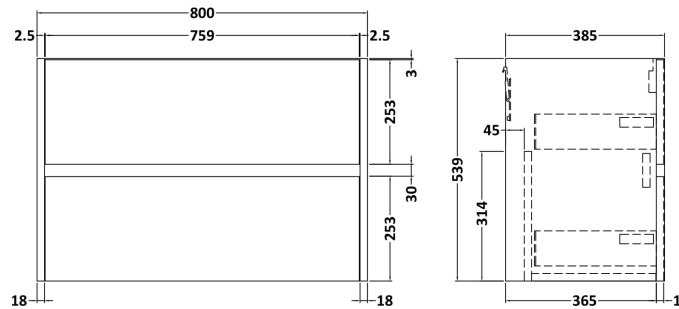

Sales Code: HAV2306A

Description: 800 W/H 2-Drawer Unit & Basin 1

Packaging Details

Barcode: 5056462646510

Sales Code: NPH2326

Description: 800 W/H 2-Drawer Unit (385 Deep)

Product Dimensions

Height (mm):	539
Width (mm):	800
Depth (mm):	385
Nett Weight (kg):	24.5

Packaging Dimensions

Height (mm):	560
Width (mm):	820
Depth (mm):	405
Gross Weight (kg):	25

Packaging Data

Box Colour:	Brown Cardboard Box
Box Qty:	1
Label Size:	100 x 50
Label Colour:	White Label
Label Qty:	2

Sales Code: NVM015

Description: 800 Mid Edged Basin 1 Th

Product Dimensions

Height (mm):	180
Width (mm):	810
Depth (mm):	390
Nett Weight (kg):	15

Packaging Dimensions

Height (mm):	210
Width (mm):	410
Depth (mm):	830
Gross Weight (kg):	15

Packaging Data

Box Colour:	Brown Cardboard Box
Box Qty:	1
Label Size:	100 x 50
Label Colour:	White Label
Label Qty:	2

Outer Box Dimensions (If Applicable)

Height (mm):	
Width (mm):	
Depth (mm):	
Gross Weight (kg):	
Barcode:	5055369043422