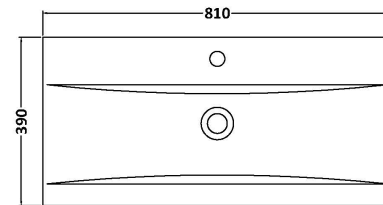

Sales Code: HAV2306A

Description: 800 W/H 2-Drawer Unit & Basin 1

Packaging Details

Barcode: 5056462646510

Sales Code: NPH2326

Description: 800 W/H 2-Drawer Unit (385 Deep)

Product Dimensions

Height (mm):	539
Width (mm):	800
Depth (mm):	385
Nett Weight (kg):	24.5

Packaging Dimensions

Height (mm):	560
Width (mm):	820
Depth (mm):	405
Gross Weight (kg):	25

Packaging Data

Box Colour:	Brown Cardboard Box
Box Qty:	1
Label Size:	100 x 50
Label Colour:	White Label
Label Qty:	2

Outer Box Dimensions (If Applicable)

Height (mm):	
Width (mm):	
Depth (mm):	
Gross Weight (kg):	
Barcode:	5056462696539

Product Details

Country of Origin:	United Kingdom
Fitting Instruction:	No
CE & UKCA:	N/A
FSC Certified Materials:	Yes
Colour:	Monument Grey
Construction Method:	Cam & Wood Dowel
Construction Type:	Rigid
Cabinet Finish:	MFC Smooth Matt
Fascia Finish:	MFC Smooth Matt
Cabinet Thickness (mm):	18
Fascia Thickness (mm):	18
Drawer Included:	Yes
Drawer Type:	80mm High Metal S/C Inc Galler
No of Shelves:	0
Hinge Type:	Not Applicable
Hinge Included:	No
Adjustable Legs:	No
Fixings Included:	Yes
Handle Style:	Not Applicable
Waste Shroud:	Yes
Handle Included:	No, Not Required
Handle Type:	Handleless

Sales Code: NVM015

Description: 800 Mid Edged Basin 1 Th

Product Dimensions

Height (mm):	180
Width (mm):	810
Depth (mm):	390
Nett Weight (kg):	15

Packaging Dimensions

Height (mm):	210
Width (mm):	410
Depth (mm):	830
Gross Weight (kg):	15