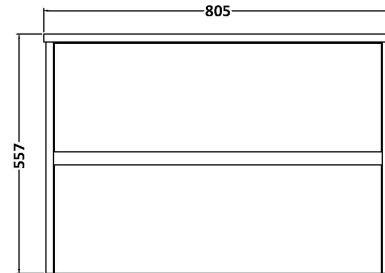

Sales Code: HAV2306B

Description: 800 W/H 2-Drawer Unit & Basin 2

Packaging Details

Barcode: 5056462649658