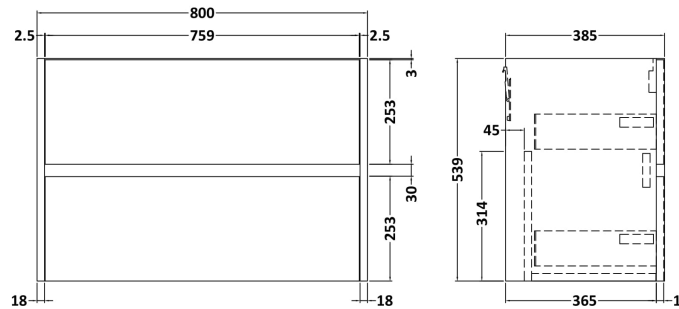

### Product Dimensions

Height (mm):	539
Width (mm):	800
Depth (mm):	385
Nett Weight (kg):	24.5

### Packaging Dimensions

Height (mm):	560
Width (mm):	820
Depth (mm):	405
Gross Weight (kg):	25

### Product Dimensions

Height (mm):	170
Width (mm):	800
Depth (mm):	390
Nett Weight (kg):	16.9

### Packaging Dimensions

Height (mm):	400
Width (mm):	820
Depth (mm):	200
Gross Weight (kg):	16.9