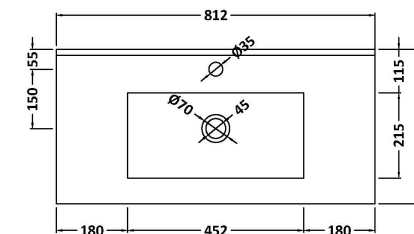

### Product Dimensions

Height (mm):	539
Width (mm):	800
Depth (mm):	385
Nett Weight (kg):	24.5

### Packaging Dimensions

Height (mm):	560
Width (mm):	820
Depth (mm):	405
Gross Weight (kg):	25

### Outer Box Dimensions (If Applicable)

Height (mm):	
Width (mm):	
Depth (mm):	
Gross Weight (kg):	
Barcode:	5056462696539

### Product Dimensions

Height (mm):	170
Width (mm):	800
Depth (mm):	390
Nett Weight (kg):	16.9