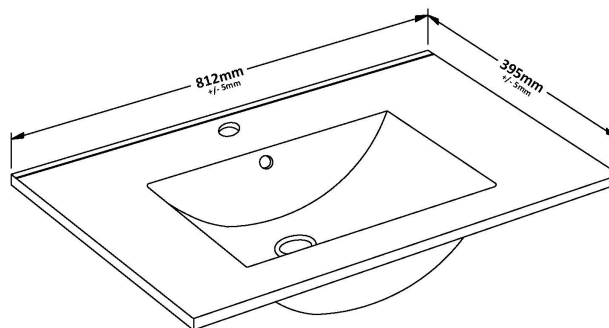

### Product Dimensions

Height (mm):	539
Width (mm):	800
Depth (mm):	385
Nett Weight (kg):	24.5

### Packaging Dimensions

Height (mm):	560
Width (mm):	820
Depth (mm):	405
Gross Weight (kg):	25

### Outer Box Dimensions (If Applicable)

Height (mm):	
Width (mm):	
Depth (mm):	
Gross Weight (kg):	
Barcode:	5056462696539

### Product Dimensions

Height (mm):	170
Width (mm):	800
Depth (mm):	390
Nett Weight (kg):	16.9