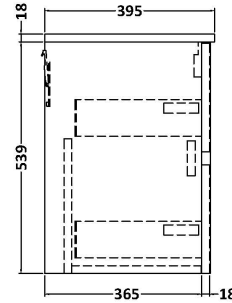

Sales Code: HAV2306B

Description: 800 W/H 2-Drawer Unit & Basin 2

Packaging Details

Barcode: 5056462649658