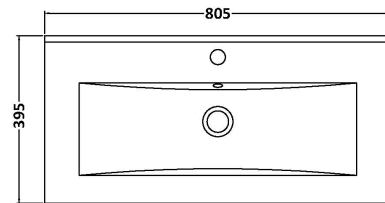

Sales Code: HAV2306B

Description: 800 W/H 2-Drawer Unit & Basin 2

Packaging Details

Barcode: 5056462649658