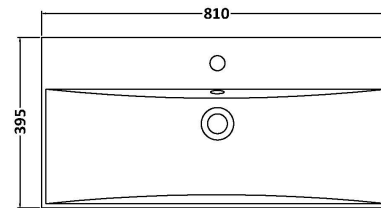

Sales Code: HAV2306D

Description: 800 W/H 2-Drawer Unit & Basin 3

Packaging Details

Barcode: 5056462650647

Sales Code: NPH2326

Description: 800 W/H 2-Drawer Unit (385 Deep)

Product Dimensions

Height (mm):	539
Width (mm):	800
Depth (mm):	385
Nett Weight (kg):	24.5

Packaging Dimensions

Height (mm):	560
Width (mm):	820
Depth (mm):	405
Gross Weight (kg):	25

Packaging Data

Box Colour:	Brown Cardboard Box
Box Qty:	1
Label Size:	100 x 50
Label Colour:	White Label
Label Qty:	2

Sales Code: NVM035

Description: 800 Thin Edged Basin 1Th

Product Dimensions

Height (mm):	170
Width (mm):	810
Depth (mm):	395
Nett Weight (kg):	14.5

Packaging Dimensions

Height (mm):	190
Width (mm):	830
Depth (mm):	415
Gross Weight (kg):	15

Packaging Data

Box Colour:	Brown Cardboard Box
Box Qty:	1
Label Size:	100 x 50
Label Colour:	White Label
Label Qty:	2

Outer Box Dimensions (If Applicable)

Height (mm):	
Width (mm):	
Depth (mm):	
Gross Weight (kg):	
Barcode:	5056211853435