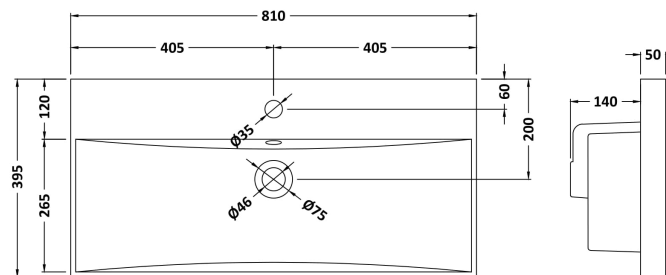

Packaging Dimensions

Height (mm):	560
Width (mm):	820
Depth (mm):	405
Gross Weight (kg):	25

Packaging Data

Box Colour:	Brown Cardboard Box
Box Qty:	1
Label Size:	100 x 50
Label Colour:	White Label
Label Qty:	2

Outer Box Dimensions (If Applicable)

Height (mm):	
Width (mm):	
Depth (mm):	
Gross Weight (kg):	
Barcode:	5056462696539

Product Details

Country of Origin:	United Kingdom
Fitting Instruction:	No
CE & UKCA:	N/A
FSC Certified Materials:	Yes
Colour:	Monument Grey
Construction Method:	Cam & Wood Dowel
Construction Type:	Rigid
Cabinet Finish:	MFC Smooth Matt
Fascia Finish:	MFC Smooth Matt
Cabinet Thickness (mm):	18
Fascia Thickness (mm):	18
Drawer Included:	Yes
Drawer Type:	80mm High Metal S/C Inc Galler
No of Shelves:	0
Hinge Type:	Not Applicable
Hinge Included:	No
Adjustable Legs:	No
Fixings Included:	Yes
Handle Style:	Not Applicable
Waste Shroud:	Yes
Handle Included:	No, Not Required
Handle Type:	Handleless

Sales Code: NVM035

Description: 800 Thin Edged Basin 1Th

Product Dimensions

Height (mm):	170
Width (mm):	810
Depth (mm):	395
Nett Weight (kg):	14.5

Packaging Dimensions

Height (mm):	190
Width (mm):	830
Depth (mm):	415
Gross Weight (kg):	15

Packaging Data

Box Colour:	Brown Cardboard Box
Box Qty:	1
Label Size:	100 x 50
Label Colour:	White Label
Label Qty:	2

Outer Box Dimensions (If Applicable)

Height (mm):	
Width (mm):	
Depth (mm):	
Gross Weight (kg):	
Barcode:	5056211853435