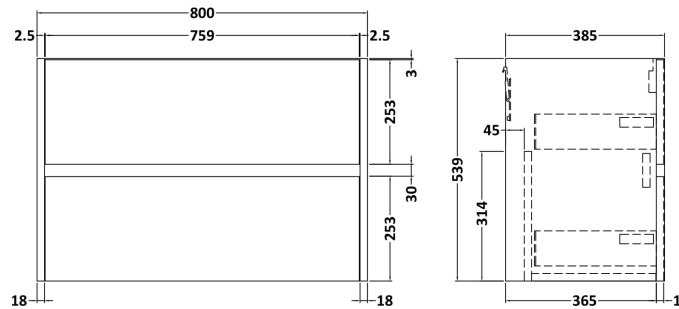

Sales Code: HAV2306D

Description: 800 W/H 2-Drawer Unit & Basin 3

Packaging Details

Barcode: 5056462650647

Sales Code: NPH2326

Description: 800 W/H 2-Drawer Unit (385 Deep)

Product Dimensions

Height (mm):	539
Width (mm):	800
Depth (mm):	385
Nett Weight (kg):	24.5

Packaging Dimensions

Height (mm):	560
Width (mm):	820
Depth (mm):	405
Gross Weight (kg):	25

Packaging Data

Box Colour:	Brown Cardboard Box
Box Qty:	1
Label Size:	100 x 50
Label Colour:	White Label
Label Qty:	2

Sales Code: NVM035

Description: 800 Thin Edged Basin 1Th

Product Dimensions

Height (mm):	170
Width (mm):	810
Depth (mm):	395
Nett Weight (kg):	14.5

Packaging Dimensions

Height (mm):	190
Width (mm):	830
Depth (mm):	415
Gross Weight (kg):	15

Packaging Data

Box Colour:	Brown Cardboard Box
Box Qty:	1
Label Size:	100 x 50
Label Colour:	White Label
Label Qty:	2

Outer Box Dimensions (If Applicable)

Height (mm):	
Width (mm):	
Depth (mm):	
Gross Weight (kg):	
Barcode:	5056211853435