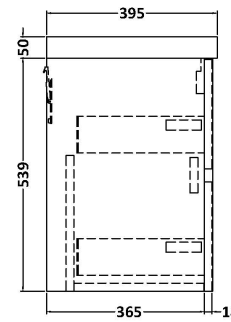

Sales Code: HAV2306D

Description: 800 W/H 2-Drawer Unit & Basin 3

Packaging Details

Barcode: 5056462650647

Sales Code: NPH2326

Description: 800 W/H 2-Drawer Unit (385 Deep)

Product Dimensions

Height (mm):	539
Width (mm):	800
Depth (mm):	385
Nett Weight (kg):	24.5

Packaging Dimensions

Height (mm):	560
Width (mm):	820
Depth (mm):	405
Gross Weight (kg):	25

Packaging Data

Box Colour:	Brown Cardboard Box
Box Qty:	1
Label Size:	100 x 50
Label Colour:	White Label
Label Qty:	2

Sales Code: NVM035

Description: 800 Thin Edged Basin 1Th

Product Dimensions

Height (mm):	170
Width (mm):	810
Depth (mm):	395
Nett Weight (kg):	14.5

Packaging Dimensions

Height (mm):	190
Width (mm):	830
Depth (mm):	415
Gross Weight (kg):	15

Packaging Data

Box Colour:	Brown Cardboard Box
Box Qty:	1
Label Size:	100 x 50
Label Colour:	White Label
Label Qty:	2

Outer Box Dimensions (If Applicable)

Height (mm):	
Width (mm):	
Depth (mm):	
Gross Weight (kg):	
Barcode:	5056211853435