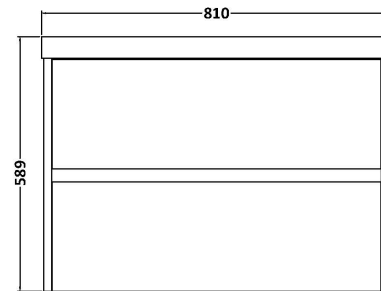

Sales Code: HAV2306D

Description: 800 W/H 2-Drawer Unit & Basin 3

Packaging Details

Barcode: 5056462650647

Sales Code: NPH2326

Description: 800 W/H 2-Drawer Unit (385 Deep)

Product Dimensions

Height (mm):	539
Width (mm):	800
Depth (mm):	385
Nett Weight (kg):	24.5

Packaging Dimensions

Height (mm):	560
Width (mm):	820
Depth (mm):	405
Gross Weight (kg):	25

Packaging Data

Box Colour:	Brown Cardboard Box
Box Qty:	1
Label Size:	100 x 50
Label Colour:	White Label
Label Qty:	2

Sales Code: NVM035

Description: 800 Thin Edged Basin 1Th

Product Dimensions

Height (mm):	170
Width (mm):	810
Depth (mm):	395
Nett Weight (kg):	14.5

Packaging Dimensions

Height (mm):	190
Width (mm):	830
Depth (mm):	415
Gross Weight (kg):	15

Packaging Data

Box Colour:	Brown Cardboard Box
Box Qty:	1
Label Size:	100 x 50
Label Colour:	White Label
Label Qty:	2

Outer Box Dimensions (If Applicable)

Height (mm):	
Width (mm):	
Depth (mm):	
Gross Weight (kg):	
Barcode:	5056211853435