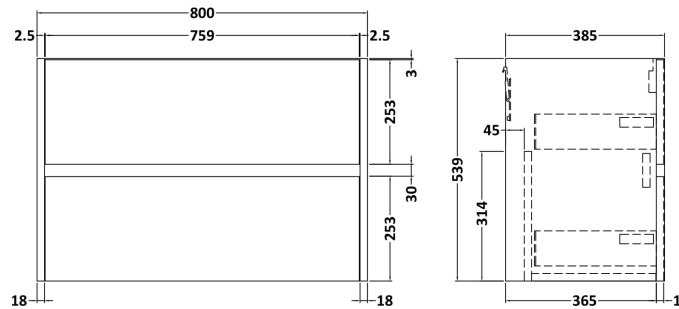

Sales Code: HAV2306G

Description: 800 W/H 2-Drawer Unit & Basin 4

Packaging Details

Barcode: 5056462650821

Sales Code: NPH2326

Description: 800 W/H 2-Drawer Unit (385 Deep)

Product Dimensions

Height (mm):	539
Width (mm):	800
Depth (mm):	385
Nett Weight (kg):	24.5

Packaging Dimensions

Height (mm):	560
Width (mm):	820
Depth (mm):	405
Gross Weight (kg):	25

Packaging Data

Box Colour:	Brown Cardboard Box
Box Qty:	1
Label Size:	100 x 50
Label Colour:	White Label
Label Qty:	2

Sales Code: NVM045

Description: 800 Curved Basin 1Th

Product Dimensions

Height (mm):	160
Width (mm):	810
Depth (mm):	440
Nett Weight (kg):	15

Packaging Dimensions

Height (mm):	190
Width (mm):	830
Depth (mm):	415
Gross Weight (kg):	15.5

Packaging Data

Box Colour:	Brown Cardboard Box
Box Qty:	1
Label Size:	100 x 50
Label Colour:	White Label
Label Qty:	2

Outer Box Dimensions (If Applicable)

Height (mm):	
Width (mm):	
Depth (mm):	
Gross Weight (kg):	
Barcode:	5056462620978