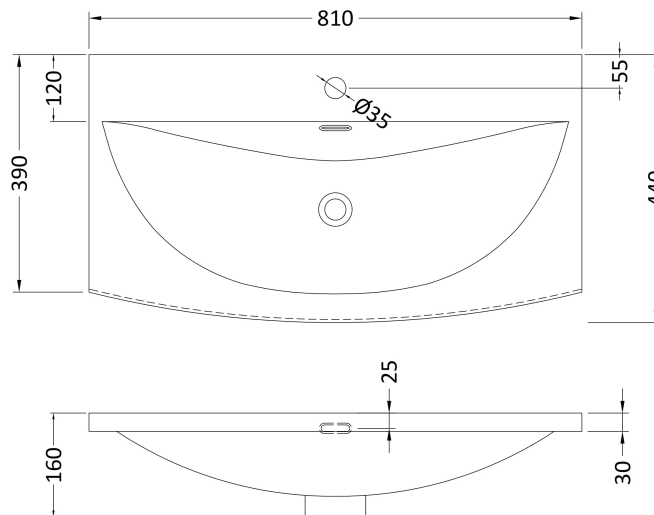

Packaging Dimensions

Height (mm):	560
Width (mm):	820
Depth (mm):	405
Gross Weight (kg):	25

Packaging Data

Box Colour:	Brown Cardboard Box
Box Qty:	1
Label Size:	100 x 50
Label Colour:	White Label
Label Qty:	2

Outer Box Dimensions (If Applicable)

Height (mm):	
Width (mm):	
Depth (mm):	
Gross Weight (kg):	
Barcode:	5056462696539

Product Details

Country of Origin:	United Kingdom
Fitting Instruction:	No
CE & UKCA:	N/A
FSC Certified Materials:	Yes
Colour:	Monument Grey
Construction Method:	Cam & Wood Dowel
Construction Type:	Rigid
Cabinet Finish:	MFC Smooth Matt
Fascia Finish:	MFC Smooth Matt
Cabinet Thickness (mm):	18
Fascia Thickness (mm):	18
Drawer Included:	Yes
Drawer Type:	80mm High Metal S/C Inc Galler
No of Shelves:	0
Hinge Type:	Not Applicable
Hinge Included:	No
Adjustable Legs:	No
Fixings Included:	Yes
Handle Style:	Not Applicable
Waste Shroud:	Yes
Handle Included:	No, Not Required
Handle Type:	Handleless

Sales Code: NVM045

Description: 800 Curved Basin 1Th

Product Dimensions

Height (mm):	160
Width (mm):	810
Depth (mm):	440
Nett Weight (kg):	15

Packaging Dimensions

Height (mm):	190
Width (mm):	830
Depth (mm):	415
Gross Weight (kg):	15.5

Packaging Data

Box Colour:	Brown Cardboard Box
Box Qty:	1
Label Size:	100 x 50
Label Colour:	White Label
Label Qty:	2

Outer Box Dimensions (If Applicable)

Height (mm):	
Width (mm):	
Depth (mm):	
Gross Weight (kg):	
Barcode:	5056462620978