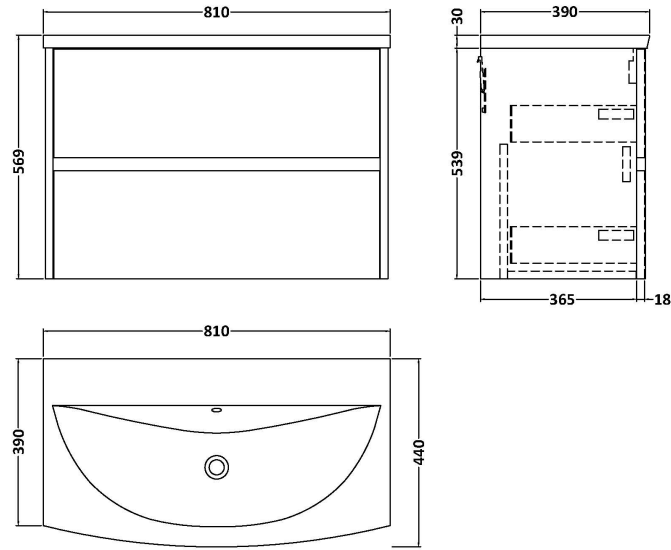

Sales Code: HAV2306G

Description: 800 W/H 2-Drawer Unit & Basin 4

Packaging Details

Barcode: 5056462650821

Sales Code: NPH2326

Description: 800 W/H 2-Drawer Unit (385 Deep)

Product Dimensions

Height (mm):	539
Width (mm):	800
Depth (mm):	385
Nett Weight (kg):	24.5

Packaging Dimensions

Height (mm):	560
Width (mm):	820
Depth (mm):	405
Gross Weight (kg):	25

Packaging Data

Box Colour:	Brown Cardboard Box
Box Qty:	1
Label Size:	100 x 50
Label Colour:	White Label
Label Qty:	2

Sales Code: NVM045

Description: 800 Curved Basin 1Th

Product Dimensions

Height (mm):	160
Width (mm):	810
Depth (mm):	440
Nett Weight (kg):	15

Packaging Dimensions

Height (mm):	190
Width (mm):	830
Depth (mm):	415
Gross Weight (kg):	15.5

Packaging Data

Box Colour:	Brown Cardboard Box
Box Qty:	1
Label Size:	100 x 50
Label Colour:	White Label
Label Qty:	2

Outer Box Dimensions (If Applicable)

Height (mm):	
Width (mm):	
Depth (mm):	
Gross Weight (kg):	
Barcode:	5056462620978