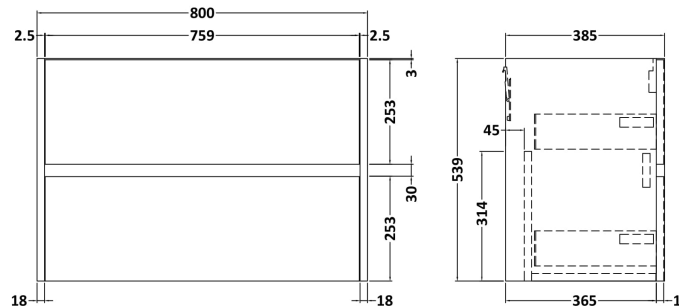

Sales Code: HAV2306LBG

Description: 800 W/H 2-Drawer Unit & Worktop

Packaging Details

Barcode: 5056462651484

Sales Code: NPH2326

Description: 800 W/H 2-Drawer Unit (385 Deep)

Product Dimensions

Height (mm):	539
Width (mm):	800
Depth (mm):	385
Nett Weight (kg):	24.5

Packaging Dimensions

Height (mm):	560
Width (mm):	820
Depth (mm):	405
Gross Weight (kg):	25

Packaging Data

Box Colour:	Brown Cardboard Box
Box Qty:	1
Label Size:	100 x 50
Label Colour:	White Label
Label Qty:	2

Sales Code: LBG800

Description: Laminate Worktop 805X390x22mm

Product Dimensions

Height (mm):	22
Width (mm):	805
Depth (mm):	390
Nett Weight (kg):	2.75

Packaging Dimensions

Height (mm):	25
Width (mm):	810
Depth (mm):	455
Gross Weight (kg):	2.75

Packaging Data

Box Colour:	Brown Cardboard Box
Box Qty:	1
Label Size:	100 x 50
Label Colour:	White Label
Label Qty:	1

Outer Box Dimensions (If Applicable)

Height (mm):	
Width (mm):	
Depth (mm):	
Gross Weight (kg):	
Barcode:	5056211874133