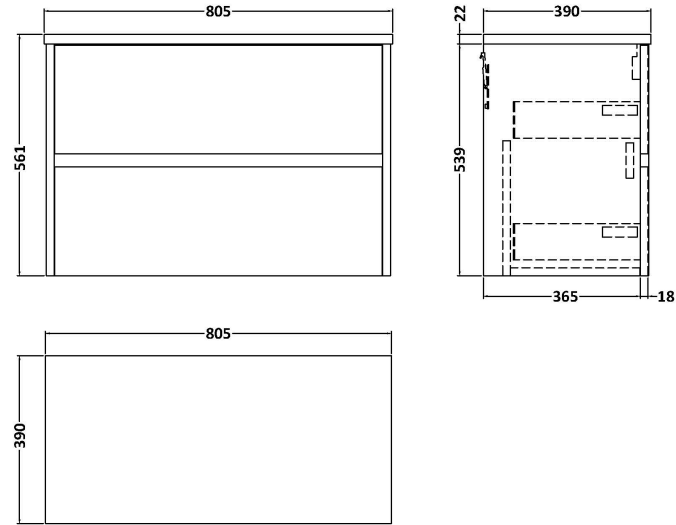

Sales Code: HAV2306LBG

Description: 800 W/H 2-Drawer Unit & Worktop

Packaging Details

Barcode: 5056462651484

Sales Code: NPH2326

Description: 800 W/H 2-Drawer Unit (385 Deep)

Product Dimensions

Height (mm):	539
Width (mm):	800
Depth (mm):	385
Nett Weight (kg):	24.5

Packaging Dimensions

Height (mm):	560
Width (mm):	820
Depth (mm):	405
Gross Weight (kg):	25

Packaging Data

Box Colour:	Brown Cardboard Box
Box Qty:	1
Label Size:	100 x 50
Label Colour:	White Label
Label Qty:	2

Sales Code: LBG800

Description: Laminate Worktop 805X390x22mm

Product Dimensions

Height (mm):	22
Width (mm):	805
Depth (mm):	390
Nett Weight (kg):	2.75

Packaging Dimensions

Height (mm):	25
Width (mm):	810
Depth (mm):	455
Gross Weight (kg):	2.75

Packaging Data

Box Colour:	Brown Cardboard Box
Box Qty:	1
Label Size:	100 x 50
Label Colour:	White Label
Label Qty:	1

Outer Box Dimensions (If Applicable)

Height (mm):	
Width (mm):	
Depth (mm):	
Gross Weight (kg):	
Barcode:	5056211874133