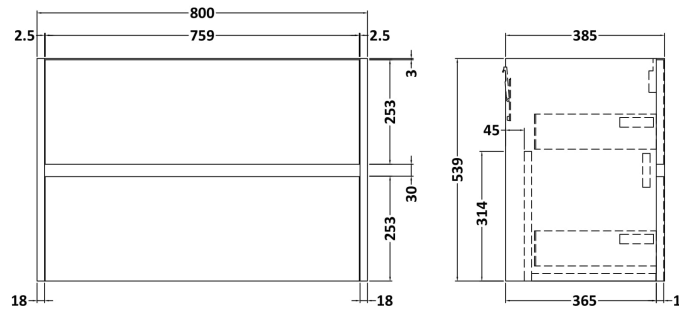

Height (mm):	22
Width (mm):	805
Depth (mm):	390
Nett Weight (kg):	2.75

**Packaging Dimensions**

Height (mm):	25
Width (mm):	810
Depth (mm):	455
Gross Weight (kg):	2.75

**Packaging Data**

Box Colour:	Brown Cardboard Box
Box Qty:	1
Label Size:	100 x 50
Label Colour:	White Label
Label Qty:	1

### Product Dimensions

Height (mm):	539
Width (mm):	800
Depth (mm):	385
Nett Weight (kg):	24.5

### Packaging Dimensions

Height (mm):	560
Width (mm):	820
Depth (mm):	405
Gross Weight (kg):	25

### Outer Box Dimensions (If Applicable)

Height (mm):	
Width (mm):	
Depth (mm):	
Gross Weight (kg):	
Barcode:	5056462696539