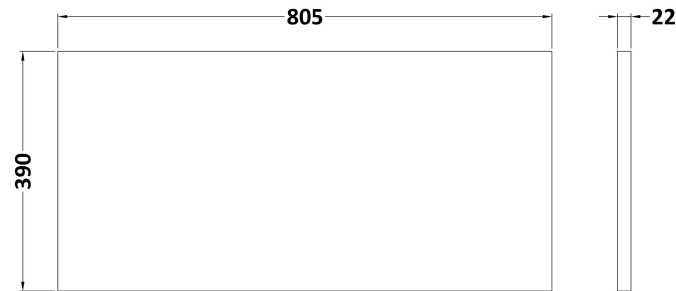

**Sales Code:** HAV2306LCM

**Description:** 800 W/H 2-Drawer Unit & Worktop

**Packaging Details**

Barcode: 5056678455876

**Sales Code:** LCM800

**Description:** Laminate Worktop 805X390x22mm

**Product Dimensions**

Height (mm):	22
Width (mm):	805
Depth (mm):	390
Nett Weight (kg):	2.75

**Packaging Dimensions**

Height (mm):	25
Width (mm):	810
Depth (mm):	455
Gross Weight (kg):	2.75

**Packaging Data**

Box Colour:	Brown Cardboard Box
Box Qty:	1
Label Size:	100 x 50
Label Colour:	White Label
Label Qty:	1

### Product Dimensions

Height (mm):	539
Width (mm):	800
Depth (mm):	385
Nett Weight (kg):	24.5

### Packaging Dimensions

Height (mm):	560
Width (mm):	820
Depth (mm):	405
Gross Weight (kg):	25