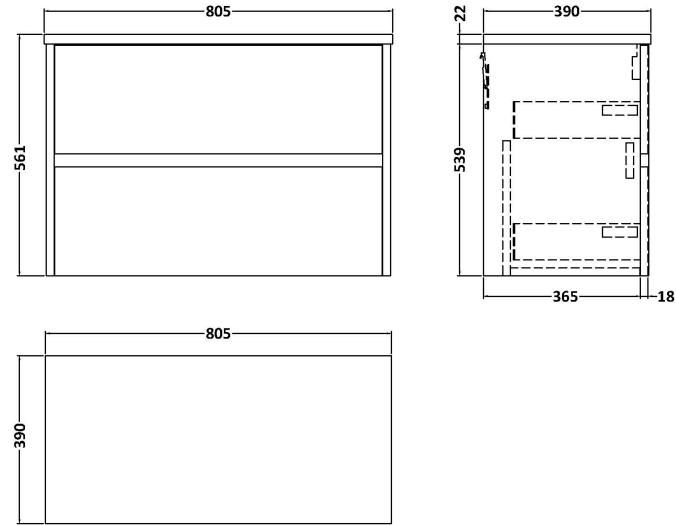

**Sales Code:** HAV2306LCM

**Description:** 800 W/H 2-Drawer Unit & Worktop

**Packaging Details**

Barcode: 5056678455876

**Sales Code:** LCM800

**Description:** Laminate Worktop 805X390x22mm

**Product Dimensions**

Height (mm):	22
Width (mm):	805
Depth (mm):	390
Nett Weight (kg):	2.75

**Packaging Dimensions**

Height (mm):	25
Width (mm):	810
Depth (mm):	455
Gross Weight (kg):	2.75

**Packaging Data**

Box Colour:	Brown Cardboard Box
Box Qty:	1
Label Size:	100 x 50
Label Colour:	White Label
Label Qty:	1

### Product Dimensions

Height (mm):	539
Width (mm):	800
Depth (mm):	385
Nett Weight (kg):	24.5

### Packaging Dimensions

Height (mm):	560
Width (mm):	820
Depth (mm):	405
Gross Weight (kg):	25