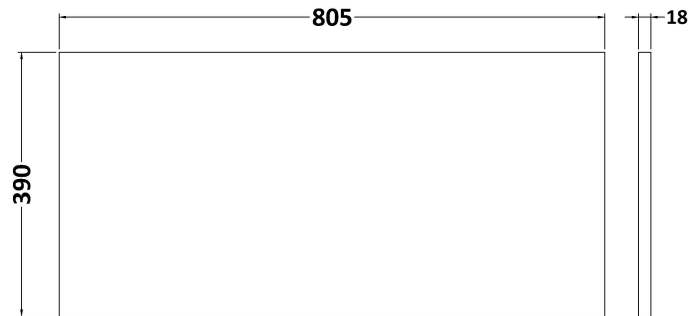

Packaging Dimensions

Height (mm):	560
Width (mm):	820
Depth (mm):	405
Gross Weight (kg):	25

Packaging Data

Box Colour:	Brown Cardboard Box
Box Qty:	1
Label Size:	100 x 50
Label Colour:	White Label
Label Qty:	2

Outer Box Dimensions (If Applicable)

Height (mm):	
Width (mm):	
Depth (mm):	
Gross Weight (kg):	
Barcode:	5056462696539

Product Details

Country of Origin:	United Kingdom
Fitting Instruction:	No
CE & UKCA:	N/A
FSC Certified Materials:	Yes
Colour:	Monument Grey
Construction Method:	Cam & Wood Dowel
Construction Type:	Rigid
Cabinet Finish:	MFC Smooth Matt
Fascia Finish:	MFC Smooth Matt
Cabinet Thickness (mm):	18
Fascia Thickness (mm):	18
Drawer Included:	Yes
Drawer Type:	80mm High Metal S/C Inc Galler
No of Shelves:	0
Hinge Type:	Not Applicable
Hinge Included:	No
Adjustable Legs:	No
Fixings Included:	Yes
Handle Style:	Not Applicable
Waste Shroud:	Yes
Handle Included:	No, Not Required
Handle Type:	Handleless

Sales Code: MWD2380

Description: 800 Worktop (805X390x18mm)

Product Dimensions

Height (mm):	18
Width (mm):	805
Depth (mm):	390
Nett Weight (kg):	3.5

Packaging Dimensions

Height (mm):	25
Width (mm):	825
Depth (mm):	410
Gross Weight (kg):	3.5

Packaging Data

Box Colour:	Brown Cardboard Box - Printed
Box Qty:	
Label Size:	x
Label Colour:	Not Applicable
Label Qty:	0

Outer Box Dimensions (If Applicable)

Height (mm):	
Width (mm):	
Depth (mm):	
Gross Weight (kg):	
Barcode:	5056462657523