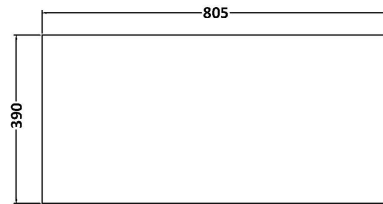

Sales Code: HAV2306W

Description: 800 W/H 2-Drawer Unit & Worktop

Packaging Details

Barcode: 5056462651064

Sales Code: NPH2326

Description: 800 W/H 2-Drawer Unit (385 Deep)

Product Dimensions

Height (mm):	539
Width (mm):	800
Depth (mm):	385
Nett Weight (kg):	24.5

Packaging Dimensions

Height (mm):	560
Width (mm):	820
Depth (mm):	405
Gross Weight (kg):	25

Packaging Data

Box Colour:	Brown Cardboard Box
Box Qty:	1
Label Size:	100 x 50
Label Colour:	White Label
Label Qty:	2

Outer Box Dimensions (If Applicable)

Height (mm):	
Width (mm):	
Depth (mm):	
Gross Weight (kg):	
Barcode:	5056462696539

Product Details

Country of Origin:	United Kingdom
Fitting Instruction:	No
CE & UKCA:	N/A
FSC Certified Materials:	Yes
Colour:	Monument Grey
Construction Method:	Cam & Wood Dowel
Construction Type:	Rigid
Cabinet Finish:	MFC Smooth Matt
Fascia Finish:	MFC Smooth Matt
Cabinet Thickness (mm):	18
Fascia Thickness (mm):	18
Drawer Included:	Yes
Drawer Type:	80mm High Metal S/C Inc Galler
No of Shelves:	0
Hinge Type:	Not Applicable
Hinge Included:	No
Adjustable Legs:	No
Fixings Included:	Yes
Handle Style:	Not Applicable
Waste Shroud:	Yes
Handle Included:	No, Not Required
Handle Type:	Handleless

Sales Code: MWD2380

Description: 800 Worktop (805X390x18mm)

Product Dimensions

Height (mm):	18
Width (mm):	805
Depth (mm):	390
Nett Weight (kg):	3.5

Packaging Dimensions

Height (mm):	25
Width (mm):	825
Depth (mm):	410
Gross Weight (kg):	3.5