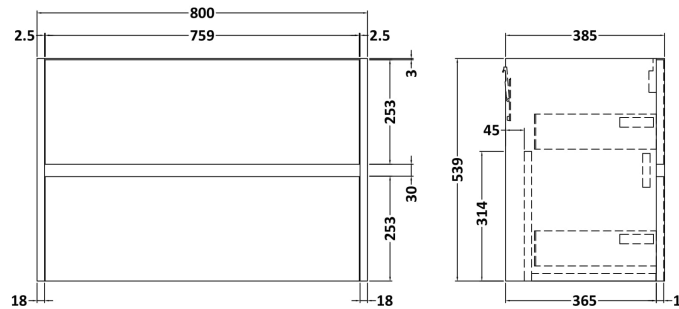

Sales Code: HAV2306W

Description: 800 W/H 2-Drawer Unit & Worktop

Packaging Details

Barcode: 5056462651064

Sales Code: NPH2326

Description: 800 W/H 2-Drawer Unit (385 Deep)

Product Dimensions

Height (mm):	539
Width (mm):	800
Depth (mm):	385
Nett Weight (kg):	24.5

Packaging Dimensions

Height (mm):	560
Width (mm):	820
Depth (mm):	405
Gross Weight (kg):	25

Packaging Data

Box Colour:	Brown Cardboard Box
Box Qty:	1
Label Size:	100 x 50
Label Colour:	White Label
Label Qty:	2

Outer Box Dimensions (If Applicable)

Height (mm):	
Width (mm):	
Depth (mm):	
Gross Weight (kg):	
Barcode:	5056462696539

Product Details

Country of Origin:	United Kingdom
Fitting Instruction:	No
CE & UKCA:	N/A
FSC Certified Materials:	Yes
Colour:	Monument Grey
Construction Method:	Cam & Wood Dowel
Construction Type:	Rigid
Cabinet Finish:	MFC Smooth Matt
Fascia Finish:	MFC Smooth Matt
Cabinet Thickness (mm):	18
Fascia Thickness (mm):	18
Drawer Included:	Yes
Drawer Type:	80mm High Metal S/C Inc Galler
No of Shelves:	0
Hinge Type:	Not Applicable
Hinge Included:	No
Adjustable Legs:	No
Fixings Included:	Yes
Handle Style:	Not Applicable
Waste Shroud:	Yes
Handle Included:	No, Not Required
Handle Type:	Handleless

Sales Code: MWD2380

Description: 800 Worktop (805X390x18mm)

Product Dimensions

Height (mm):	18
Width (mm):	805
Depth (mm):	390
Nett Weight (kg):	3.5

Packaging Dimensions

Height (mm):	25
Width (mm):	825
Depth (mm):	410
Gross Weight (kg):	3.5