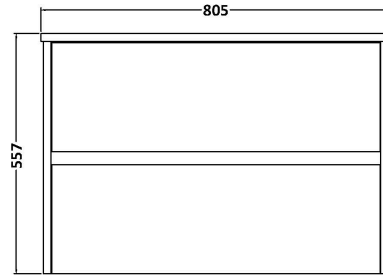

Sales Code: HAV2306W

Description: 800 W/H 2-Drawer Unit & Worktop

Packaging Details

Barcode: 5056462651064

Sales Code: NPH2326

Description: 800 W/H 2-Drawer Unit (385 Deep)

Product Dimensions

Height (mm):	539
Width (mm):	800
Depth (mm):	385
Nett Weight (kg):	24.5

Packaging Dimensions

Height (mm):	560
Width (mm):	820
Depth (mm):	405
Gross Weight (kg):	25

Packaging Data

Box Colour:	Brown Cardboard Box
Box Qty:	1
Label Size:	100 x 50
Label Colour:	White Label
Label Qty:	2

Outer Box Dimensions (If Applicable)

Height (mm):	
Width (mm):	
Depth (mm):	
Gross Weight (kg):	
Barcode:	5056462696539

Product Details

Country of Origin:	United Kingdom
Fitting Instruction:	No
CE & UKCA:	N/A
FSC Certified Materials:	Yes
Colour:	Monument Grey
Construction Method:	Cam & Wood Dowel
Construction Type:	Rigid
Cabinet Finish:	MFC Smooth Matt
Fascia Finish:	MFC Smooth Matt
Cabinet Thickness (mm):	18
Fascia Thickness (mm):	18
Drawer Included:	Yes
Drawer Type:	80mm High Metal S/C Inc Galler
No of Shelves:	0
Hinge Type:	Not Applicable
Hinge Included:	No
Adjustable Legs:	No
Fixings Included:	Yes
Handle Style:	Not Applicable
Waste Shroud:	Yes
Handle Included:	No, Not Required
Handle Type:	Handleless

Sales Code: MWD2380

Description: 800 Worktop (805X390x18mm)

Product Dimensions

Height (mm):	18
Width (mm):	805
Depth (mm):	390
Nett Weight (kg):	3.5

Packaging Dimensions

Height (mm):	25
Width (mm):	825
Depth (mm):	410
Gross Weight (kg):	3.5