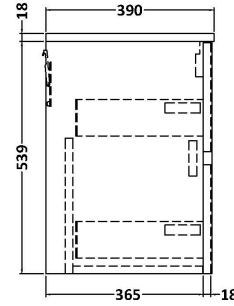

Sales Code: HAV2306W

Description: 800 W/H 2-Drawer Unit & Worktop

Packaging Details

Barcode: 5056462651064

Sales Code: NPH2326

Description: 800 W/H 2-Drawer Unit (385 Deep)

Product Dimensions

Height (mm):	539
Width (mm):	800
Depth (mm):	385
Nett Weight (kg):	24.5

Packaging Dimensions

Height (mm):	560
Width (mm):	820
Depth (mm):	405
Gross Weight (kg):	25

Packaging Data

Box Colour:	Brown Cardboard Box
Box Qty:	1
Label Size:	100 x 50
Label Colour:	White Label
Label Qty:	2

Outer Box Dimensions (If Applicable)

Height (mm):	
Width (mm):	
Depth (mm):	
Gross Weight (kg):	
Barcode:	5056462696539

Product Details

Country of Origin:	United Kingdom
Fitting Instruction:	No
CE & UKCA:	N/A
FSC Certified Materials:	Yes
Colour:	Monument Grey
Construction Method:	Cam & Wood Dowel
Construction Type:	Rigid
Cabinet Finish:	MFC Smooth Matt
Fascia Finish:	MFC Smooth Matt
Cabinet Thickness (mm):	18
Fascia Thickness (mm):	18
Drawer Included:	Yes
Drawer Type:	80mm High Metal S/C Inc Galler
No of Shelves:	0
Hinge Type:	Not Applicable
Hinge Included:	No
Adjustable Legs:	No
Fixings Included:	Yes
Handle Style:	Not Applicable
Waste Shroud:	Yes
Handle Included:	No, Not Required
Handle Type:	Handleless

Sales Code: MWD2380

Description: 800 Worktop (805X390x18mm)

Product Dimensions

Height (mm):	18
Width (mm):	805
Depth (mm):	390
Nett Weight (kg):	3.5

Packaging Dimensions

Height (mm):	25
Width (mm):	825
Depth (mm):	410
Gross Weight (kg):	3.5