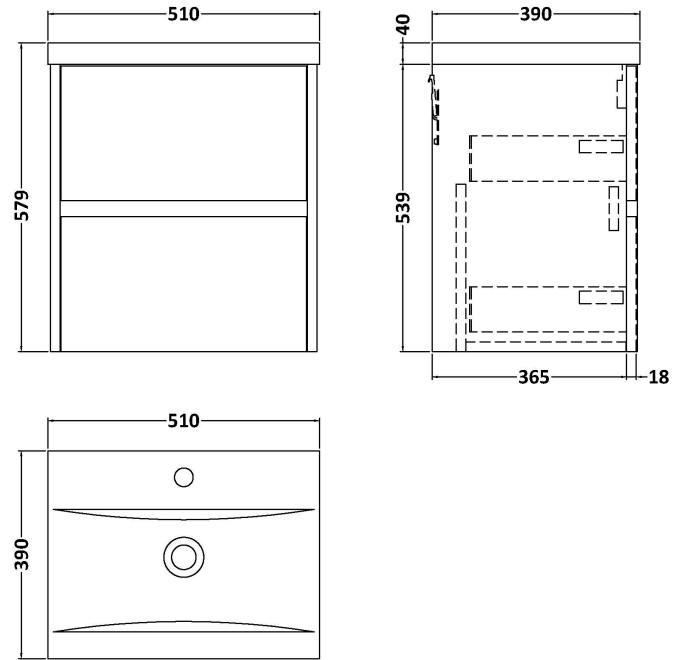

Sales Code: HAV2602A

Description: 500 W/H 2-Drawer Unit & Basin 1

Packaging Details

Barcode: 5056462646411

Sales Code: NPH2622

Description: 500 W/H 2-Drawer Unit (385 Deep)

Product Dimensions

Height (mm):	539
Width (mm):	500
Depth (mm):	385
Nett Weight (kg):	18.5

Packaging Dimensions

Height (mm):	560
Width (mm):	520
Depth (mm):	405
Gross Weight (kg):	19

Packaging Data

Box Colour:	Brown Cardboard Box
Box Qty:	1
Label Size:	100 x 50
Label Colour:	White Label
Label Qty:	2

Outer Box Dimensions (If Applicable)

Height (mm):	
Width (mm):	
Depth (mm):	
Gross Weight (kg):	
Barcode:	5056462696355

Product Details

Country of Origin:	United Kingdom
Fitting Instruction:	No
CE & UKCA:	N/A
FSC Certified Materials:	Yes
Colour:	Metallic Slate
Construction Method:	Cam & Wood Dowel
Construction Type:	Rigid
Cabinet Finish:	MFC Textured Matt
Fascia Finish:	MFC Textured Matt
Cabinet Thickness (mm):	18
Fascia Thickness (mm):	18
Drawer Included:	Yes
Drawer Type:	80mm High Metal S/C Inc Galler
No of Shelves:	0
Hinge Type:	Not Applicable
Hinge Included:	No
Adjustable Legs:	No
Fixings Included:	Yes
Handle Style:	Not Applicable
Waste Shroud:	Yes
Handle Included:	No, Not Required
Handle Type:	Handleless

Sales Code: NVM012

Description: 500 Mid-Edged Basin 1 Th

Product Dimensions

Height (mm):	180
Width (mm):	510
Depth (mm):	390
Nett Weight (kg):	10.54

Packaging Dimensions

Height (mm):	210
Width (mm):	410
Depth (mm):	530
Gross Weight (kg):	10.54