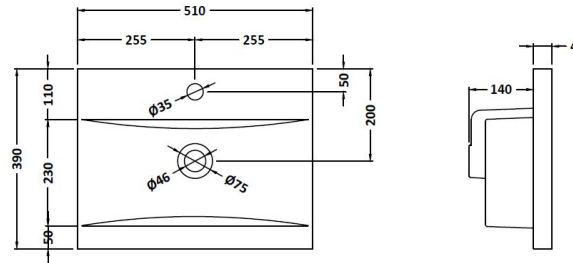

Packaging Dimensions

Height (mm):	560
Width (mm):	520
Depth (mm):	405
Gross Weight (kg):	19

Packaging Data

Box Colour:	Brown Cardboard Box
Box Qty:	1
Label Size:	100 x 50
Label Colour:	White Label
Label Qty:	2

Outer Box Dimensions (If Applicable)

Height (mm):	
Width (mm):	
Depth (mm):	
Gross Weight (kg):	
Barcode:	5056462696355

Product Details

Country of Origin:	United Kingdom
Fitting Instruction:	No
CE & UKCA:	N/A
FSC Certified Materials:	Yes
Colour:	Metallic Slate
Construction Method:	Cam & Wood Dowel
Construction Type:	Rigid
Cabinet Finish:	MFC Textured Matt
Fascia Finish:	MFC Textured Matt
Cabinet Thickness (mm):	18
Fascia Thickness (mm):	18
Drawer Included:	Yes
Drawer Type:	80mm High Metal S/C Inc Galler
No of Shelves:	0
Hinge Type:	Not Applicable
Hinge Included:	No
Adjustable Legs:	No
Fixings Included:	Yes
Handle Style:	Not Applicable
Waste Shroud:	Yes
Handle Included:	No, Not Required
Handle Type:	Handleless

Sales Code: NVM012

Description: 500 Mid-Edged Basin 1 Th

Product Dimensions

Height (mm):	180
Width (mm):	510
Depth (mm):	390
Nett Weight (kg):	10.54

Packaging Dimensions

Height (mm):	210
Width (mm):	410
Depth (mm):	530
Gross Weight (kg):	10.54

Packaging Data

Box Colour:	Brown Cardboard Box - Printed
Box Qty:	1
Label Size:	100 x 50
Label Colour:	White Label
Label Qty:	2

Outer Box Dimensions (If Applicable)

Height (mm):	
Width (mm):	
Depth (mm):	
Gross Weight (kg):	
Barcode:	5055369043446