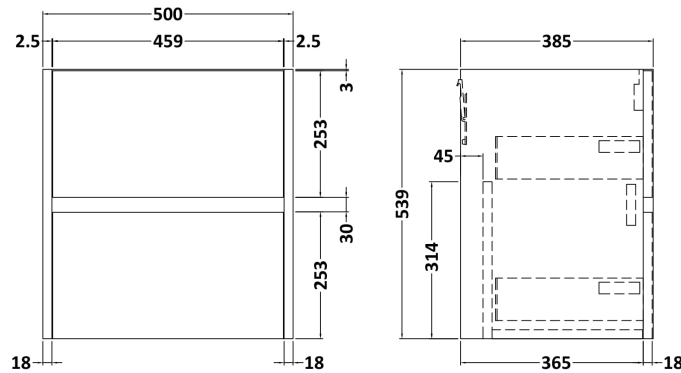

Sales Code: HAV2602A

Description: 500 W/H 2-Drawer Unit & Basin 1

Packaging Details

Barcode: 5056462646411

Sales Code: NPH2622

Description: 500 W/H 2-Drawer Unit (385 Deep)

Product Dimensions

Height (mm):	539
Width (mm):	500
Depth (mm):	385
Nett Weight (kg):	18.5

Packaging Dimensions

Height (mm):	560
Width (mm):	520
Depth (mm):	405
Gross Weight (kg):	19

Packaging Data

Box Colour:	Brown Cardboard Box
Box Qty:	1
Label Size:	100 x 50
Label Colour:	White Label
Label Qty:	2

Sales Code: NVM012

Description: 500 Mid-Edged Basin 1 Th

Product Dimensions

Height (mm):	180
Width (mm):	510
Depth (mm):	390
Nett Weight (kg):	10.54

Packaging Dimensions

Height (mm):	210
Width (mm):	410
Depth (mm):	530
Gross Weight (kg):	10.54

Packaging Data

Box Colour:	Brown Cardboard Box - Printed
Box Qty:	1
Label Size:	100 x 50
Label Colour:	White Label
Label Qty:	2

Outer Box Dimensions (If Applicable)

Height (mm):	
Width (mm):	
Depth (mm):	
Gross Weight (kg):	
Barcode:	5055369043446