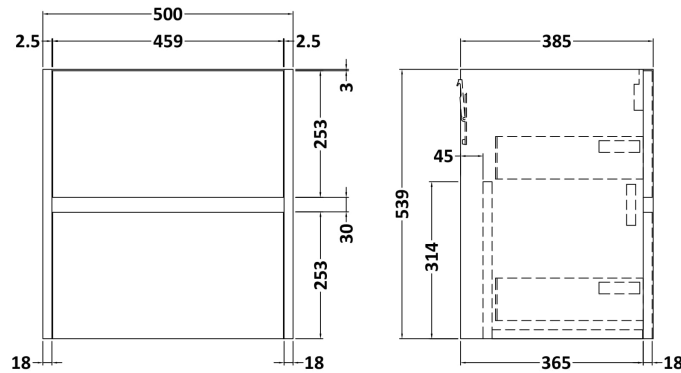

Sales Code: HAV2602B

Description: 500 W/H 2-Drawer Unit & Basin 2

Packaging Details

Barcode: 5056462647012

Sales Code: NPH2622

Description: 500 W/H 2-Drawer Unit (385 Deep)

Product Dimensions

Height (mm):	539
Width (mm):	500
Depth (mm):	385
Nett Weight (kg):	18.5

Packaging Dimensions

Height (mm):	560
Width (mm):	520
Depth (mm):	405
Gross Weight (kg):	19

Packaging Data

Box Colour:	Brown Cardboard Box
Box Qty:	1
Label Size:	100 x 50
Label Colour:	White Label
Label Qty:	2

Sales Code: NVM001

Description: 500mm Minimalist Basin 1Th

Product Dimensions

Height (mm):	170
Width (mm):	500
Depth (mm):	390
Nett Weight (kg):	9

Packaging Dimensions

Height (mm):	400
Width (mm):	520
Depth (mm):	200
Gross Weight (kg):	9

Packaging Data

Box Colour:	Brown Cardboard Box
Box Qty:	1
Label Size:	105 x 50
Label Colour:	White Label
Label Qty:	1

Outer Box Dimensions (If Applicable)

Height (mm):	
Width (mm):	
Depth (mm):	
Gross Weight (kg):	
Barcode:	5055275828670