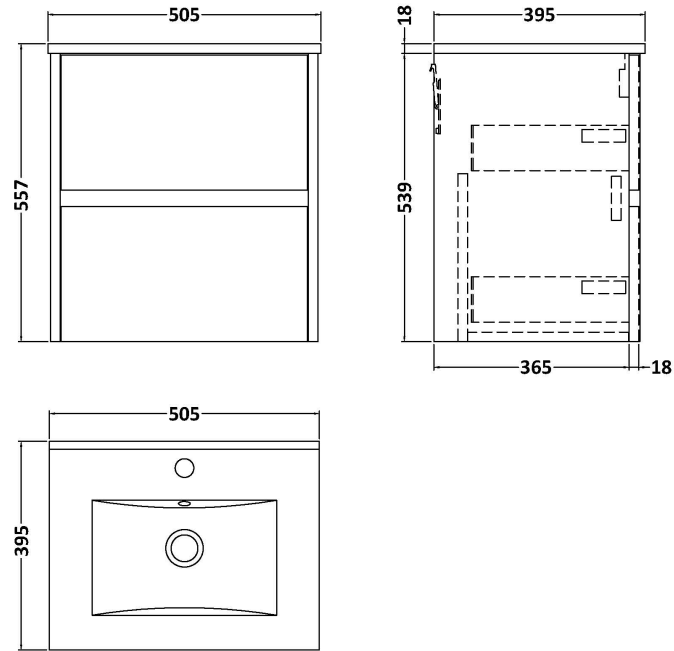

Sales Code: HAV2602B

Description: 500 W/H 2-Drawer Unit & Basin 2

Packaging Details

Barcode: 5056462647012

Sales Code: NPH2622

Description: 500 W/H 2-Drawer Unit (385 Deep)

Product Dimensions

Height (mm):	539
Width (mm):	500
Depth (mm):	385
Nett Weight (kg):	18.5

Packaging Dimensions

Height (mm):	560
Width (mm):	520
Depth (mm):	405
Gross Weight (kg):	19

Packaging Data

Box Colour:	Brown Cardboard Box
Box Qty:	1
Label Size:	100 x 50
Label Colour:	White Label
Label Qty:	2

Outer Box Dimensions (If Applicable)

Height (mm):	
Width (mm):	
Depth (mm):	
Gross Weight (kg):	
Barcode:	5056462696355

Product Details

Country of Origin:	United Kingdom
Fitting Instruction:	No
CE & UKCA:	N/A
FSC Certified Materials:	Yes
Colour:	Metallic Slate
Construction Method:	Cam & Wood Dowel
Construction Type:	Rigid
Cabinet Finish:	MFC Textured Matt
Fascia Finish:	MFC Textured Matt
Cabinet Thickness (mm):	18
Fascia Thickness (mm):	18
Drawer Included:	Yes
Drawer Type:	80mm High Metal S/C Inc Galler
No of Shelves:	0
Hinge Type:	Not Applicable
Hinge Included:	No
Adjustable Legs:	No
Fixings Included:	Yes
Handle Style:	Not Applicable
Waste Shroud:	Yes
Handle Included:	No, Not Required
Handle Type:	Handleless

Sales Code: NVM001

Description: 500mm Minimalist Basin 1Th

Product Dimensions

Height (mm):	170
Width (mm):	500
Depth (mm):	390
Nett Weight (kg):	9

Packaging Dimensions

Height (mm):	400
Width (mm):	520
Depth (mm):	200
Gross Weight (kg):	9