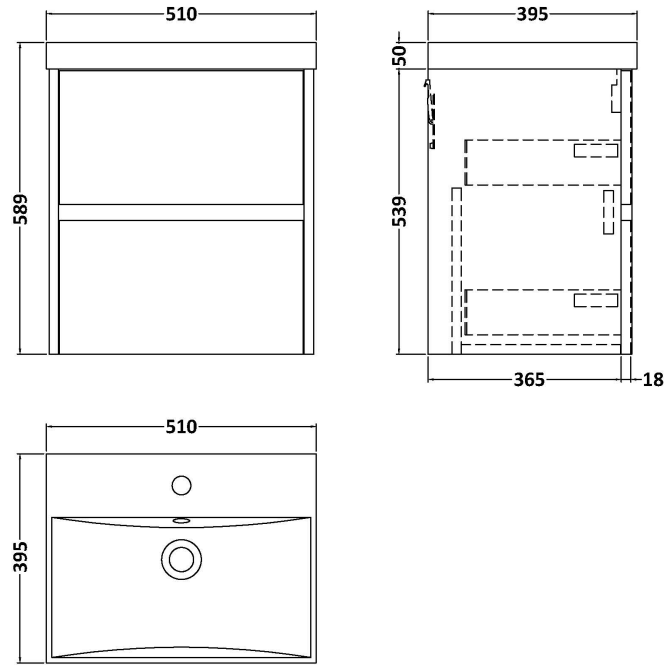

Sales Code: HAV2602D

Description: 500 W/H 2-Drawer Unit & Basin 3

Packaging Details

Barcode: 5056462650548