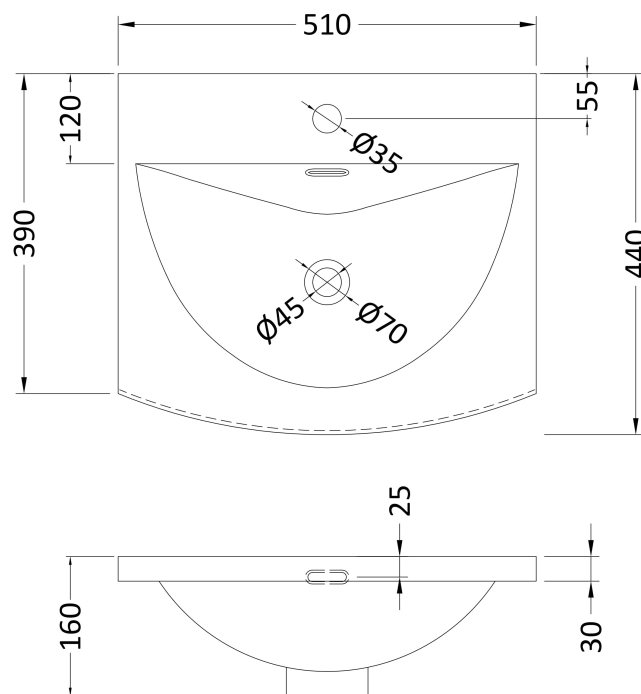

Sales Code: HAV2602G

Description: 500 W/H 2-Drawer Unit & Basin 4

Packaging Details

Barcode: 5056462650722

Sales Code: NPH2622

Description: 500 W/H 2-Drawer Unit (385 Deep)

Product Dimensions

Height (mm):	539
Width (mm):	500
Depth (mm):	385
Nett Weight (kg):	18.5

Packaging Dimensions

Height (mm):	560
Width (mm):	520
Depth (mm):	405
Gross Weight (kg):	19

Packaging Data

Box Colour:	Brown Cardboard Box
Box Qty:	1
Label Size:	100 x 50
Label Colour:	White Label
Label Qty:	2

Sales Code: NVM042

Description: 500 Curved Basin 1Th

Product Dimensions

Height (mm):	160
Width (mm):	510
Depth (mm):	440
Nett Weight (kg):	9

Packaging Dimensions

Height (mm):	190
Width (mm):	530
Depth (mm):	415
Gross Weight (kg):	9.5

Packaging Data

Box Colour:	Brown Cardboard Box - Printed
Box Qty:	1
Label Size:	100 x 50
Label Colour:	White Label
Label Qty:	2

Outer Box Dimensions (If Applicable)

Height (mm):	
Width (mm):	
Depth (mm):	
Gross Weight (kg):	
Barcode:	5056462620985