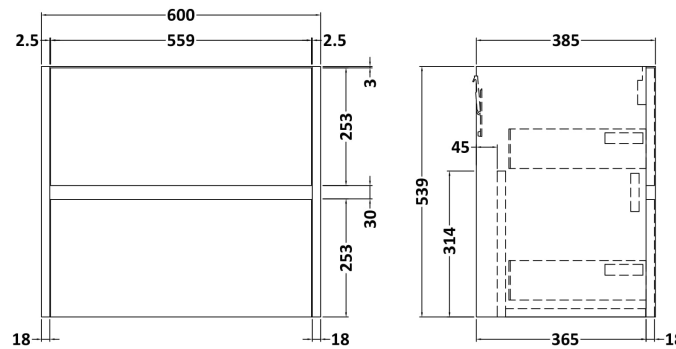

Sales Code: HAV2604B

Description: 600 W/H 2-Drawer Unit & Basin 2

Packaging Details

Barcode: 5056462648002

Sales Code: NPH2624

Description: 600 W/H 2-Drawer Unit (385 Deep)

Product Dimensions

Height (mm):	539
Width (mm):	600
Depth (mm):	385
Nett Weight (kg):	22.5

Packaging Dimensions

Height (mm):	560
Width (mm):	620
Depth (mm):	405
Gross Weight (kg):	23

Packaging Data

Box Colour:	Brown Cardboard Box
Box Qty:	1
Label Size:	100 x 50
Label Colour:	White Label
Label Qty:	2

Sales Code: NVM003

Description: Minimalist Basin 600mm

Product Dimensions

Height (mm):	170
Width (mm):	600
Depth (mm):	390
Nett Weight (kg):	10.76

Packaging Dimensions

Height (mm):	200
Width (mm):	400
Depth (mm):	620
Gross Weight (kg):	10.76

Packaging Data

Box Colour:	Brown Cardboard Box - Printed
Box Qty:	1
Label Size:	100 x 50
Label Colour:	White Label
Label Qty:	2

Outer Box Dimensions (If Applicable)

Height (mm):	
Width (mm):	
Depth (mm):	
Gross Weight (kg):	
Barcode:	5055146194668