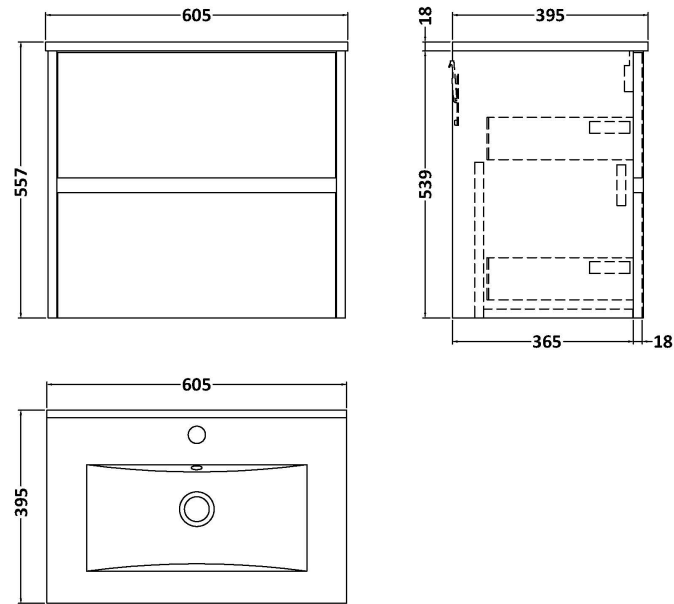

Sales Code: HAV2604B

Description: 600 W/H 2-Drawer Unit & Basin 2

Packaging Details

Barcode: 5056462648002

Sales Code: NPH2624

Description: 600 W/H 2-Drawer Unit (385 Deep)

Product Dimensions

Height (mm):	539
Width (mm):	600
Depth (mm):	385
Nett Weight (kg):	22.5

Packaging Dimensions

Height (mm):	560
Width (mm):	620
Depth (mm):	405
Gross Weight (kg):	23

Packaging Data

Box Colour:	Brown Cardboard Box
Box Qty:	1
Label Size:	100 x 50
Label Colour:	White Label
Label Qty:	2

Sales Code: NVM003

Description: Minimalist Basin 600mm

Product Dimensions

Height (mm):	170
Width (mm):	600
Depth (mm):	390
Nett Weight (kg):	10.76

Packaging Dimensions

Height (mm):	200
Width (mm):	400
Depth (mm):	620
Gross Weight (kg):	10.76

Packaging Data

Box Colour:	Brown Cardboard Box - Printed
Box Qty:	1
Label Size:	100 x 50
Label Colour:	White Label
Label Qty:	2

Outer Box Dimensions (If Applicable)

Height (mm):	
Width (mm):	
Depth (mm):	
Gross Weight (kg):	
Barcode:	5055146194668