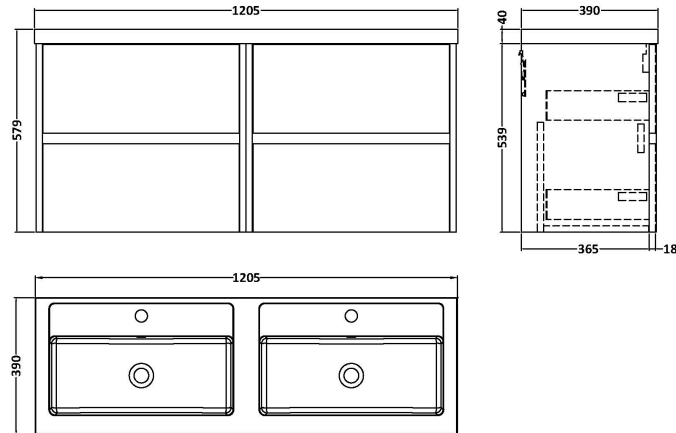

Sales Code: HAV2604C

Description: 1200 W/H 4-Drawer Unit & Double Basin

Packaging Details

Barcode: 5056462650906

Sales Code: NPH2624

Description: 600 W/H 2-Drawer Unit (385 Deep)

Product Dimensions

Height (mm):	539
Width (mm):	600
Depth (mm):	385
Nett Weight (kg):	22.5

Packaging Dimensions

Height (mm):	560
Width (mm):	620
Depth (mm):	405
Gross Weight (kg):	23

Packaging Data

Box Colour:	Brown Cardboard Box
Box Qty:	1
Label Size:	100 x 50
Label Colour:	White Label
Label Qty:	2

Outer Box Dimensions (If Applicable)

Height (mm):	
Width (mm):	
Depth (mm):	
Gross Weight (kg):	
Barcode:	5056462696454

Product Details

Country of Origin:	United Kingdom
Fitting Instruction:	No
CE & UKCA:	N/A
FSC Certified Materials:	Yes
Colour:	Metallic Slate
Construction Method:	Cam & Wood Dowel
Construction Type:	Rigid
Cabinet Finish:	MFC Textured Matt
Fascia Finish:	MFC Textured Matt
Cabinet Thickness (mm):	18
Fascia Thickness (mm):	18
Drawer Included:	Yes
Drawer Type:	80mm High Metal S/C Inc Galler
No of Shelves:	0
Hinge Type:	Not Applicable
Hinge Included:	No
Adjustable Legs:	No
Fixings Included:	Yes
Handle Style:	Not Applicable
Waste Shroud:	Yes
Handle Included:	No, Not Required
Handle Type:	Handleless

Sales Code: PMB424

Description: Double Polymarble Basin 1205 X 390

Product Dimensions

Height (mm):	390
Width (mm):	1205
Depth (mm):	157
Nett Weight (kg):	18.12

Packaging Dimensions

Height (mm):	100
Width (mm):	1205
Depth (mm):	400
Gross Weight (kg):	18.12