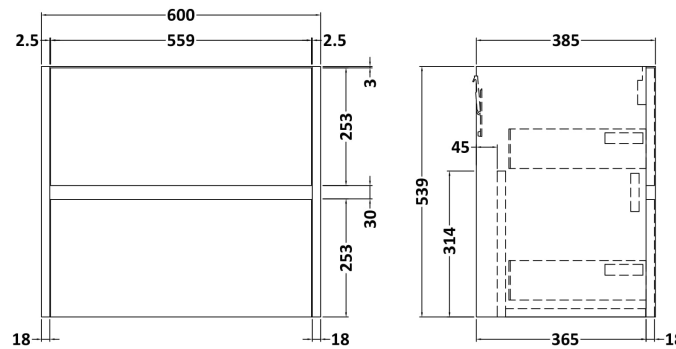

Sales Code: HAV2604C

Description: 1200 W/H 4-Drawer Unit & Double Basin

Packaging Details

Barcode: 5056462650906

Sales Code: NPH2624

Description: 600 W/H 2-Drawer Unit (385 Deep)

Product Dimensions

Height (mm):	539
Width (mm):	600
Depth (mm):	385
Nett Weight (kg):	22.5

Packaging Dimensions

Height (mm):	560
Width (mm):	620
Depth (mm):	405
Gross Weight (kg):	23

Packaging Data

Box Colour:	Brown Cardboard Box
Box Qty:	1
Label Size:	100 x 50
Label Colour:	White Label
Label Qty:	2

Sales Code: PMB424

Description: Double Polymarble Basin 1205 X 390

Product Dimensions

Height (mm):	390
Width (mm):	1205
Depth (mm):	157
Nett Weight (kg):	18.12

Packaging Dimensions

Height (mm):	100
Width (mm):	1205
Depth (mm):	400
Gross Weight (kg):	18.12

Packaging Data

Box Colour:	Brown Cardboard Box - Printed
Box Qty:	1
Label Size:	100 x 50
Label Colour:	White Label
Label Qty:	2

Outer Box Dimensions (If Applicable)

Height (mm):	
Width (mm):	
Depth (mm):	
Gross Weight (kg):	
Barcode:	5056211815136