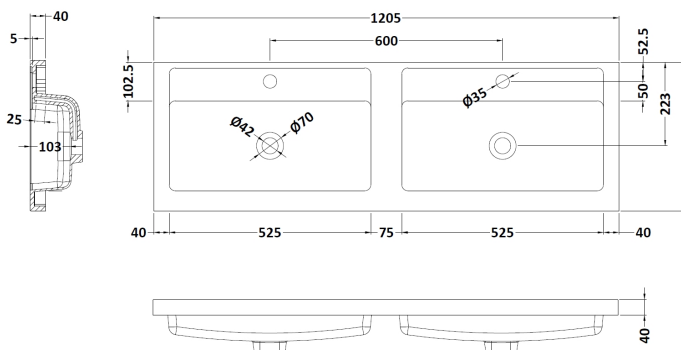

Packaging Dimensions

Height (mm):	560
Width (mm):	620
Depth (mm):	405
Gross Weight (kg):	23

Packaging Data

Box Colour:	Brown Cardboard Box
Box Qty:	1
Label Size:	100 x 50
Label Colour:	White Label
Label Qty:	2

Outer Box Dimensions (If Applicable)

Height (mm):	
Width (mm):	
Depth (mm):	
Gross Weight (kg):	
Barcode:	5056462696454

Product Details

Country of Origin:	United Kingdom
Fitting Instruction:	No
CE & UKCA:	N/A
FSC Certified Materials:	Yes
Colour:	Metallic Slate
Construction Method:	Cam & Wood Dowel
Construction Type:	Rigid
Cabinet Finish:	MFC Textured Matt
Fascia Finish:	MFC Textured Matt
Cabinet Thickness (mm):	18
Fascia Thickness (mm):	18
Drawer Included:	Yes
Drawer Type:	80mm High Metal S/C Inc Galler
No of Shelves:	0
Hinge Type:	Not Applicable
Hinge Included:	No
Adjustable Legs:	No
Fixings Included:	Yes
Handle Style:	Not Applicable
Waste Shroud:	Yes
Handle Included:	No, Not Required
Handle Type:	Handleless

Sales Code: PMB424

Description: Double Polymarble Basin 1205 X 390

Product Dimensions

Height (mm):	390
Width (mm):	1205
Depth (mm):	157
Nett Weight (kg):	18.12

Packaging Dimensions

Height (mm):	100
Width (mm):	1205
Depth (mm):	400
Gross Weight (kg):	18.12

Packaging Data

Box Colour:	Brown Cardboard Box - Printed
Box Qty:	1
Label Size:	100 x 50
Label Colour:	White Label
Label Qty:	2

Outer Box Dimensions (If Applicable)

Height (mm):	
Width (mm):	
Depth (mm):	
Gross Weight (kg):	
Barcode:	5056211815136